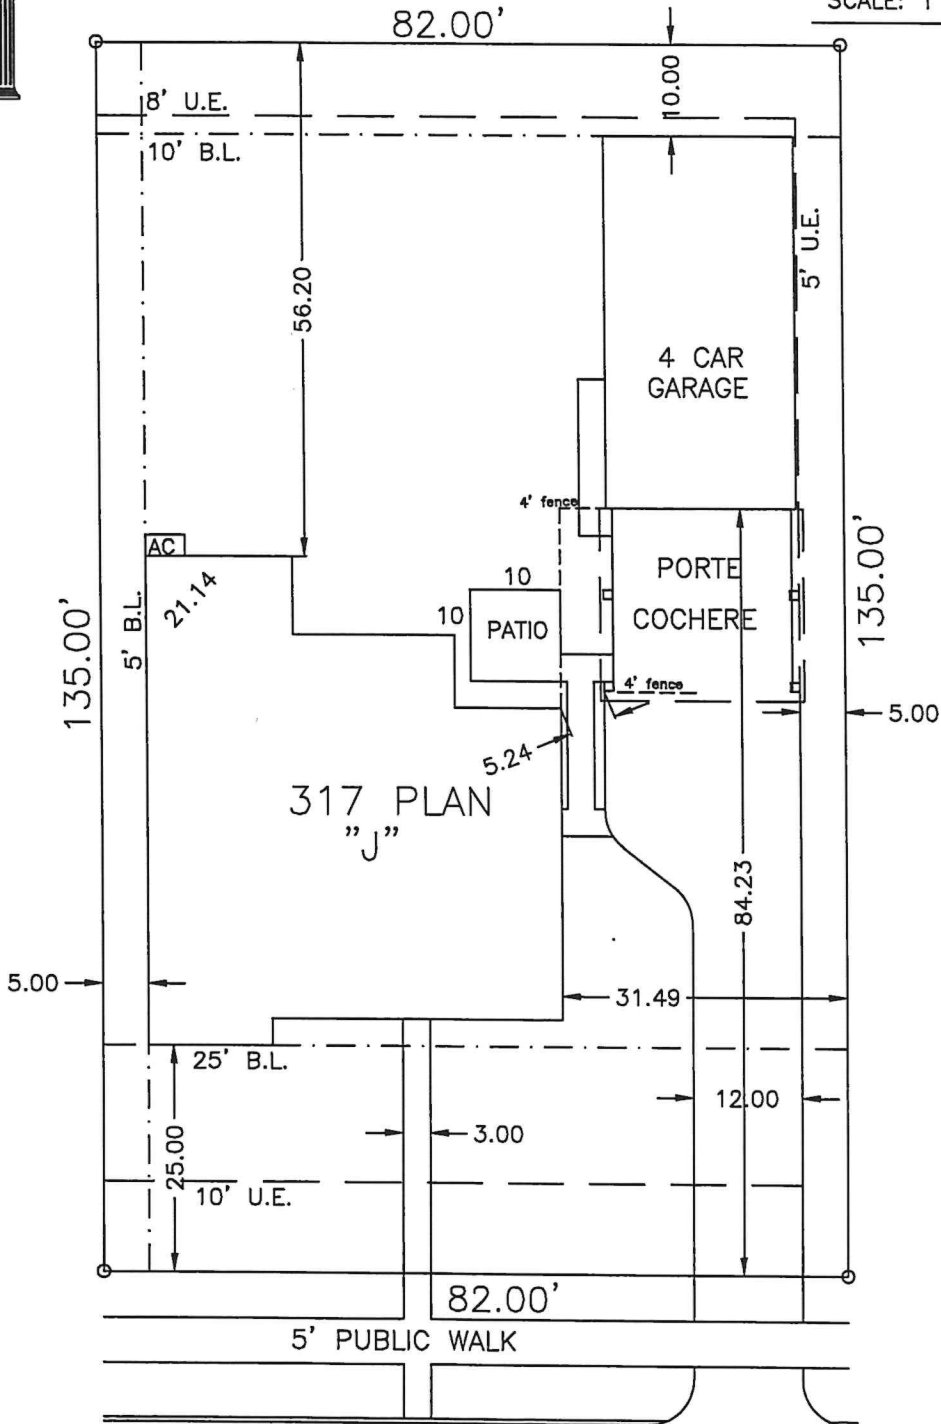

# CERVELLE GH HOMES

207 E. EDGEWOOD  
FRIENDSWOOD, TEXAS  
77546

LOT AREA = 11,070 SQ.FT.

IMPERVIOUS COVER = 40.86%

SCALE: 1" = 20'

2206 FORTUNA DRIVE

2-3-26

LOT 7 BLOCK 3 PEDREGAL SOUTH SECTION 1 PHASE 1  
LEAGUE CITY, GALVESTON CNTY., TEXAS