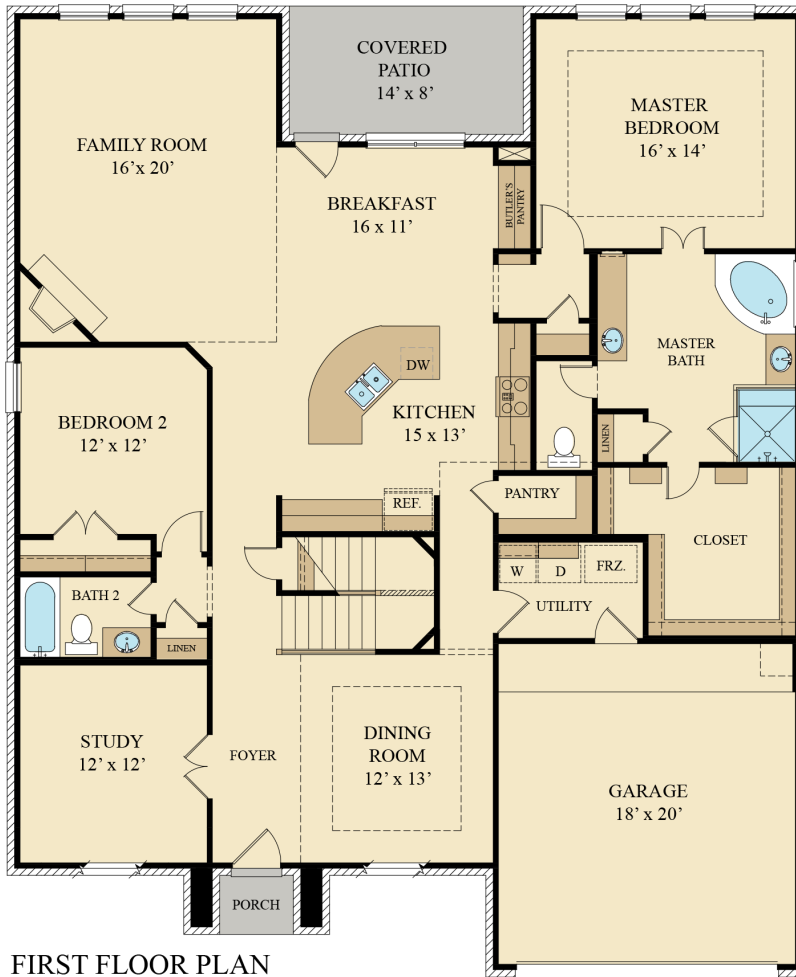

Big Bend

Plan 4954

- 4 Bedrooms
- 3 Bathrooms
- 2 Car Garage
- 3,056 Sq. Ft.

Options

OPTIONAL MEDIA ROOM

OPTIONAL BATH 4

OPTIONAL BEDROOM 5

FIRST FLOOR PLAN

SECOND FLOOR PLAN

**EVERYTHING'S
INCLUDED®**

Big Bend