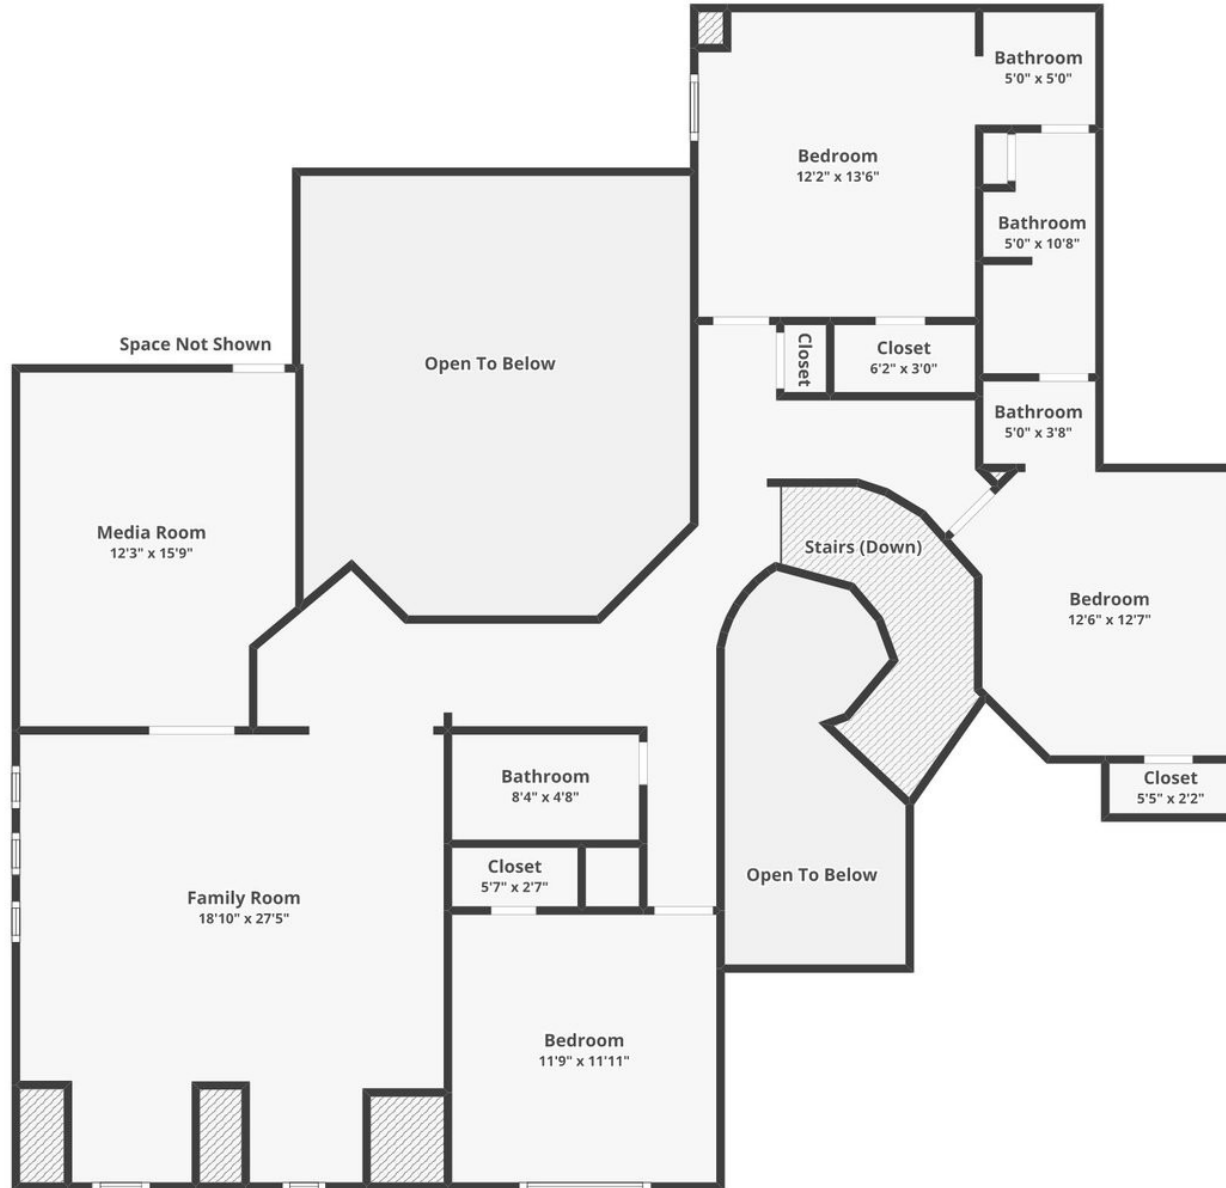

Winston Lake Dr, Richmond, TX 77406

Area: ~3,712.31 sq. ft.

Area: ~1,424.8 sq. ft.

This floor plan is intended for marketing and illustrative purposes and is to be used as a guide only to give a general indication of the layout. The floor plan contained here, measurements of rooms, square footage and any other items are approximate, may not be to scale and are not meant to be binding nor form any part of a contract. No responsibility is taken for any error, omission, or misstatement. Prospective purchasers are encouraged to conduct their own due diligence.