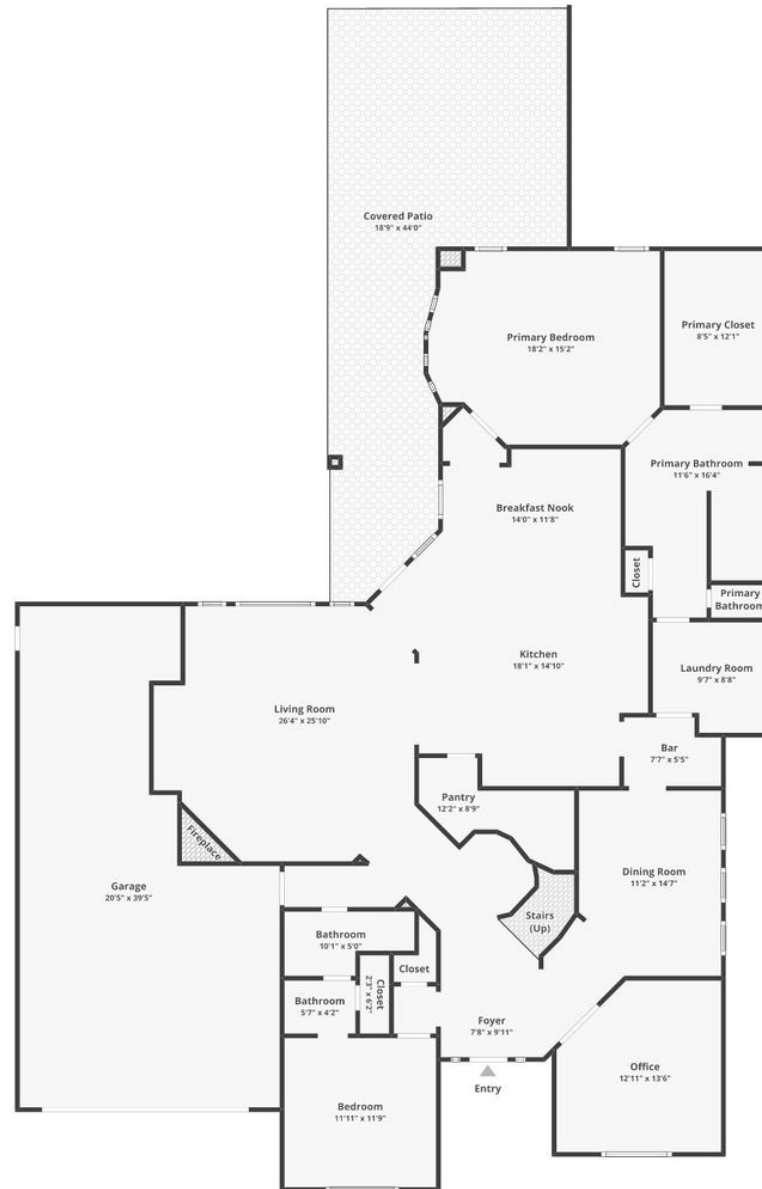

Winston Lake Dr, Richmond, TX 77406

Area: ~3,712.31 sq. ft.

Area: ~2,287.52 sq. ft.

This floor plan is intended for marketing and illustrative purposes and is to be used as a guide only to give a general indication of the layout. The floor plan contained here, measurements of rooms, square footage and any other items are approximate, may not be to scale and are not meant to be binding nor form any part of a contract. No responsibility is taken for any error, omission, or misstatement. Prospective purchasers are encouraged to conduct their own due diligence.