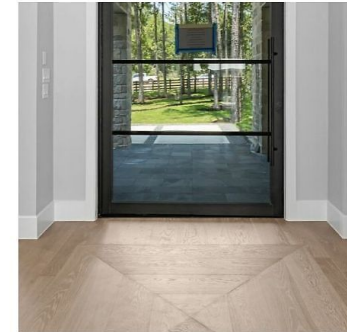

ENTRY FLOORING DETAIL
SAME AS TEXAS TRACE ENTRY