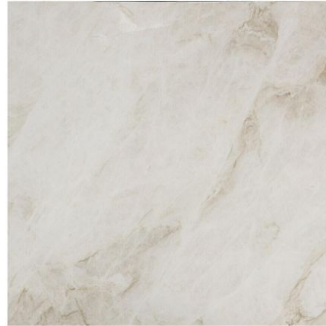

SINK
SIGNATURE HARDWARE/ 445931

SINK FAUCET
DELTA/ 9179-AR-DST

CABINET PULLS
HICKORY HARDWARE/ P3380-VB

WET BAR/BUTLER'S DETAILS

PAGE ONE

WET BAR CABINET COLOR
SW 9165 GOSSAMER VEIL

COUNTER TOP
COSENTINO, SENA QUARTZITE
TAJ MAHAL 3CM- OGEE EDGE