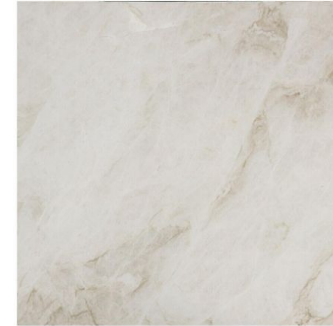

PAGE ONE

**STOVE WALL CABINET
COLOR & PLASTER HOOD**
SW 9165 GOSSAMER VEIL

**ISLAND & FRIDGE SIDE
CABINET COLOR**
STAINED ALDER TO MATCH
EXAMPLE- EUROPA, STORM GREY

COUNTER TOP
COSENTINO, SENA QUARTZITE
TAJ MAHAL 3CM- OGEE EDGE ON
PERIMETER & STRAIGHT WATERFALL
EDGE ON ISLAND