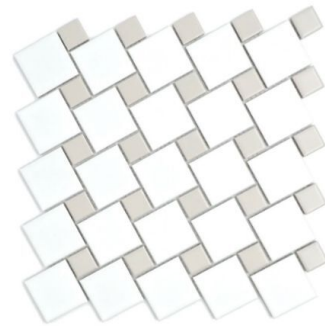

SHOWER FLOOR

EMSER, SPIN WHITE-FAWN
MOASIC SHEET
GROUT 77 FROST