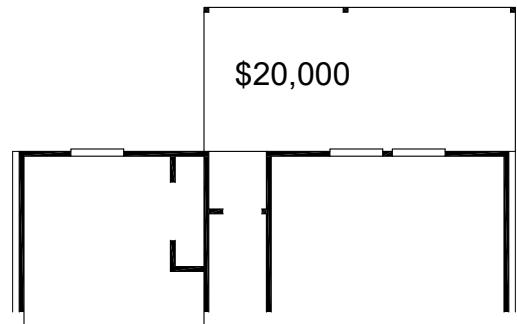

## The Seascape

1554 Square Feet

Optional Master Bath  
\$2,500

Optional Covered Patio

Optional Extended Covered Patio

ELEVATION 'A' Included

ELEVATION 'B' Included

ELEVATION 'C' \$2,500