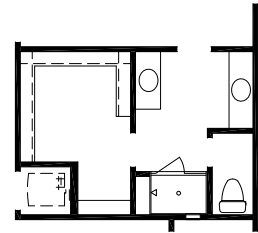

## The Seascape

1554 Square Feet

Optional Master Bath  
\$2,500

Optional Covered Patio

Optional Extended Covered Patio

ELEVATION 'A' Included

ELEVATION 'B' Included

ELEVATION 'C' \$2,500