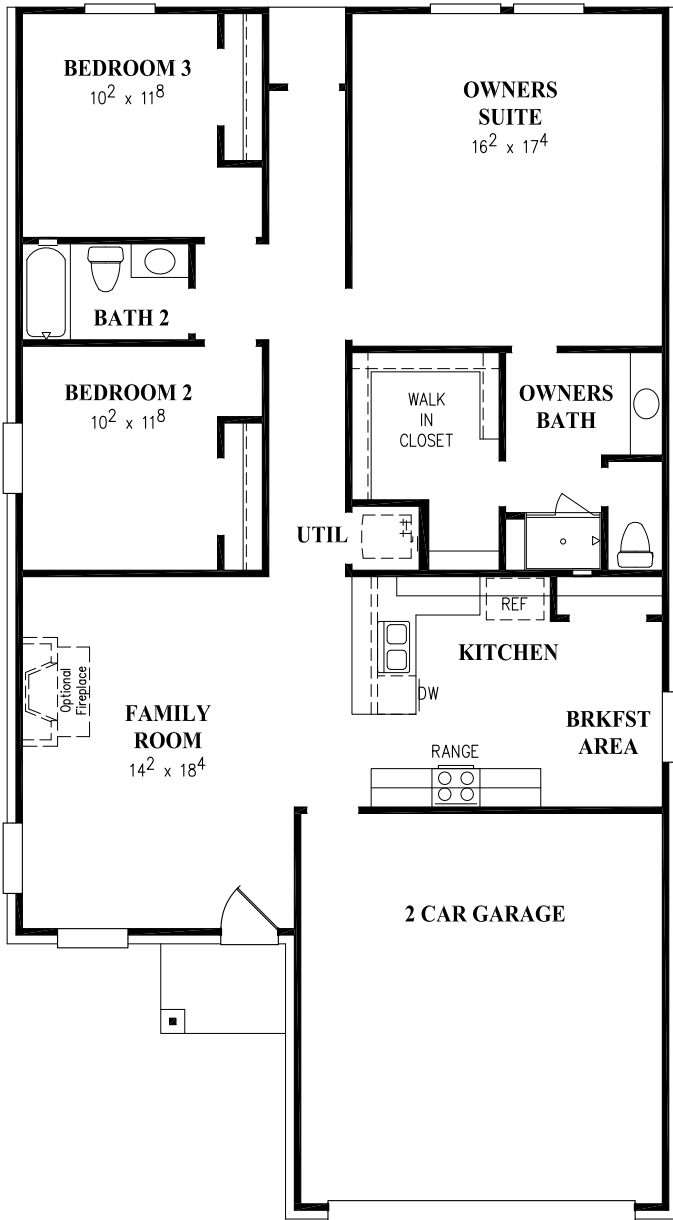

## The Seascape

1554 Square Feet

Optional Master Bath  
\$2,500

Optional Covered Patio

Optional Extended Covered Patio

ELEVATION 'A' Included

ELEVATION 'B' Included

ELEVATION 'C' \$2,500