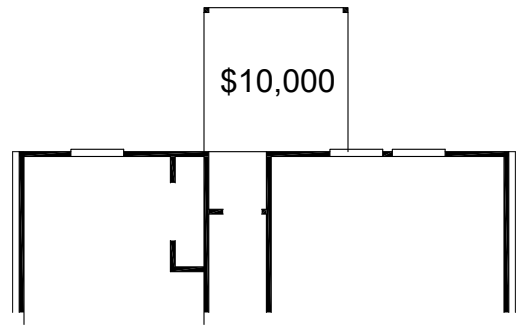

## The Seascape

1554 Square Feet

Optional Master Bath  
\$2,500

Optional Covered Patio

Optional Extended Covered Patio

ELEVATION 'A' Included

ELEVATION 'B' Included

ELEVATION 'C' \$2,500