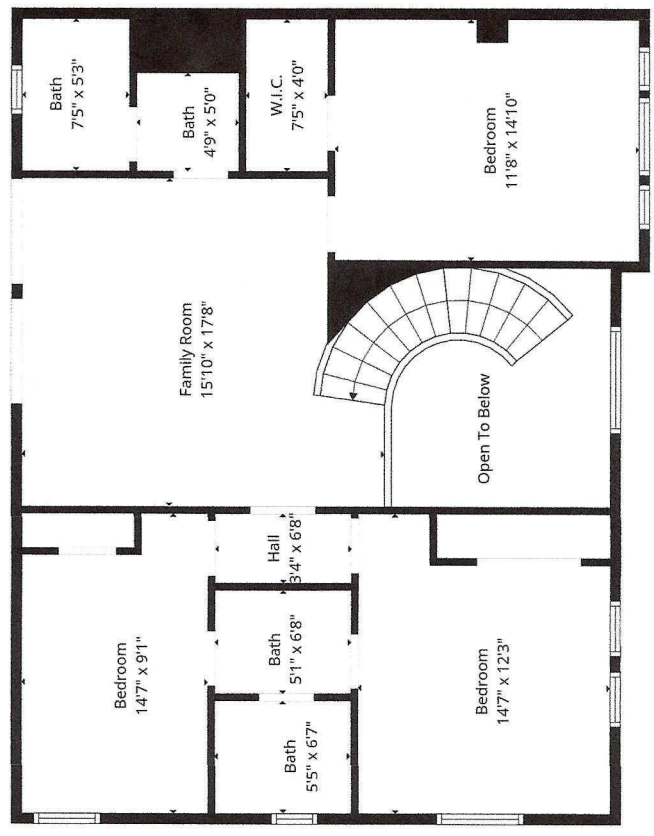

Ground Floor

1st Floor

TOTAL: 2669 sq. ft

Ground floor: 1641 sq. ft, 1st floor: 1028 sq. ft

EXCLUDED AREAS: OPEN TO BELOW: 92 sq. ft, WALLS: 161 sq. ft

Floor Plan Created By Cubicasa App. Measurements Deemed Highly Reliable But Not Guaranteed.