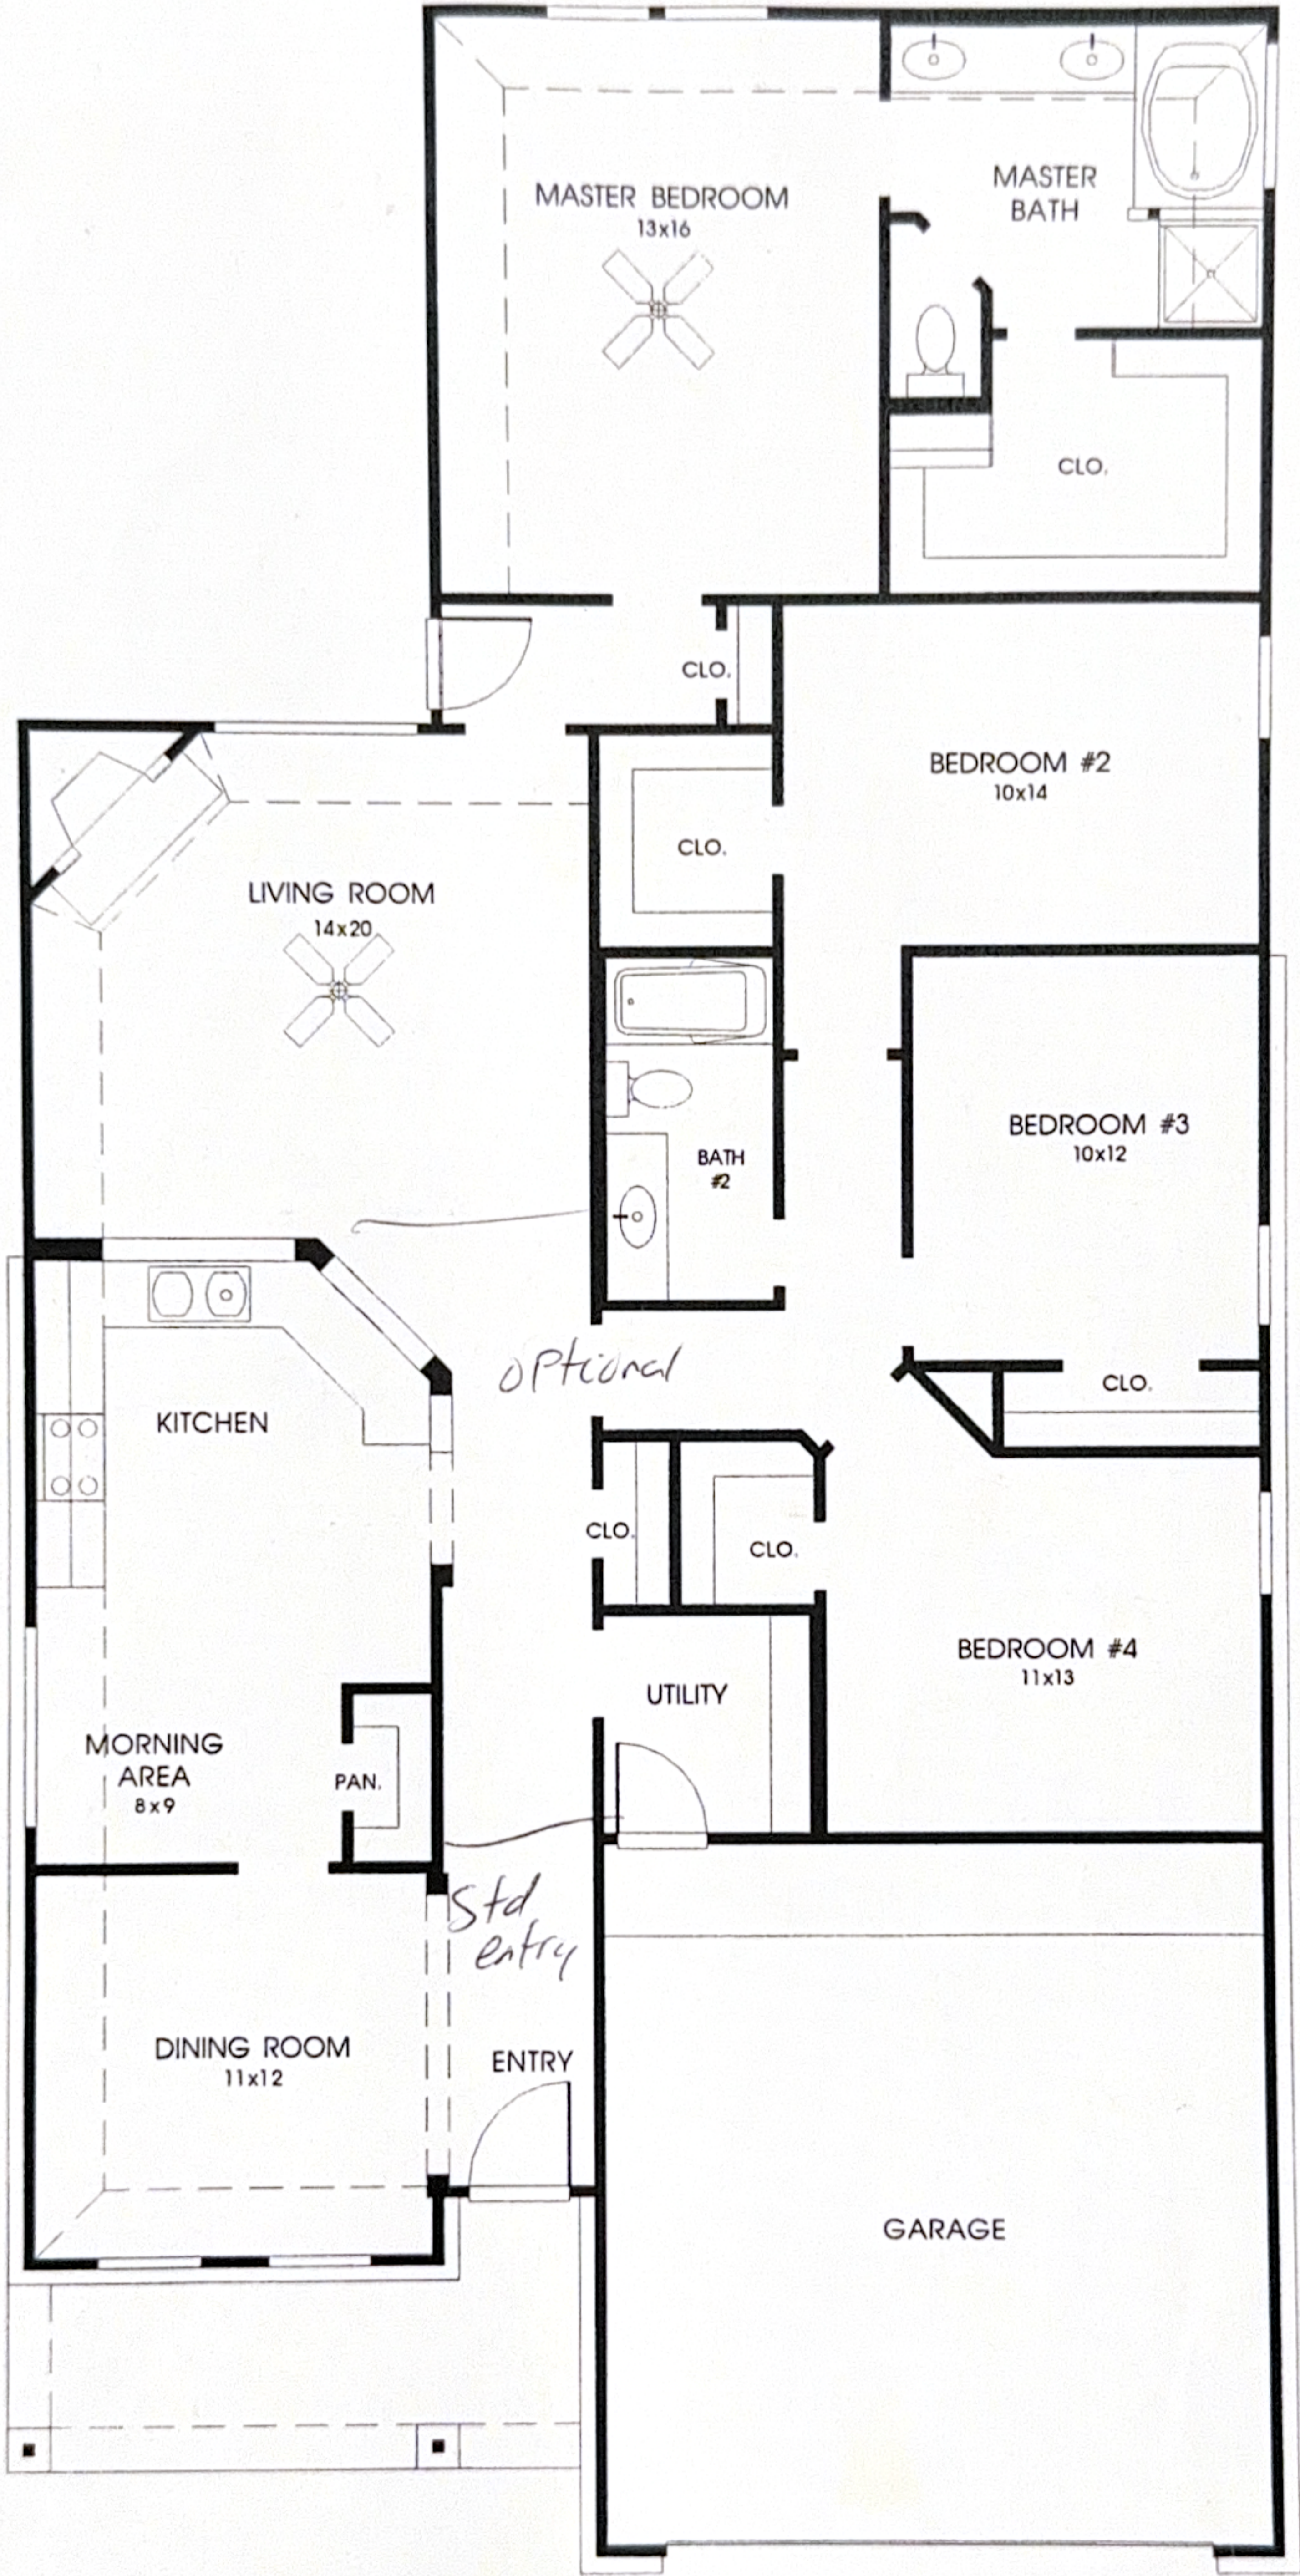

# DESIGNS

## Plan 1954

This home contains approximately 1,954 square feet and includes four bedrooms and two baths.

Not included: inside keyed deadbolt locks, refrigerators, furnishings, drapery, plants, decorator items and all other personal property being used in model homes. Builder reserves the right to make changes in the plans and specifications, and to substitute material of similar quality. Room dimensions indicate approximate inside area measurements. August 2000 © 2000 Perry Homes (C)