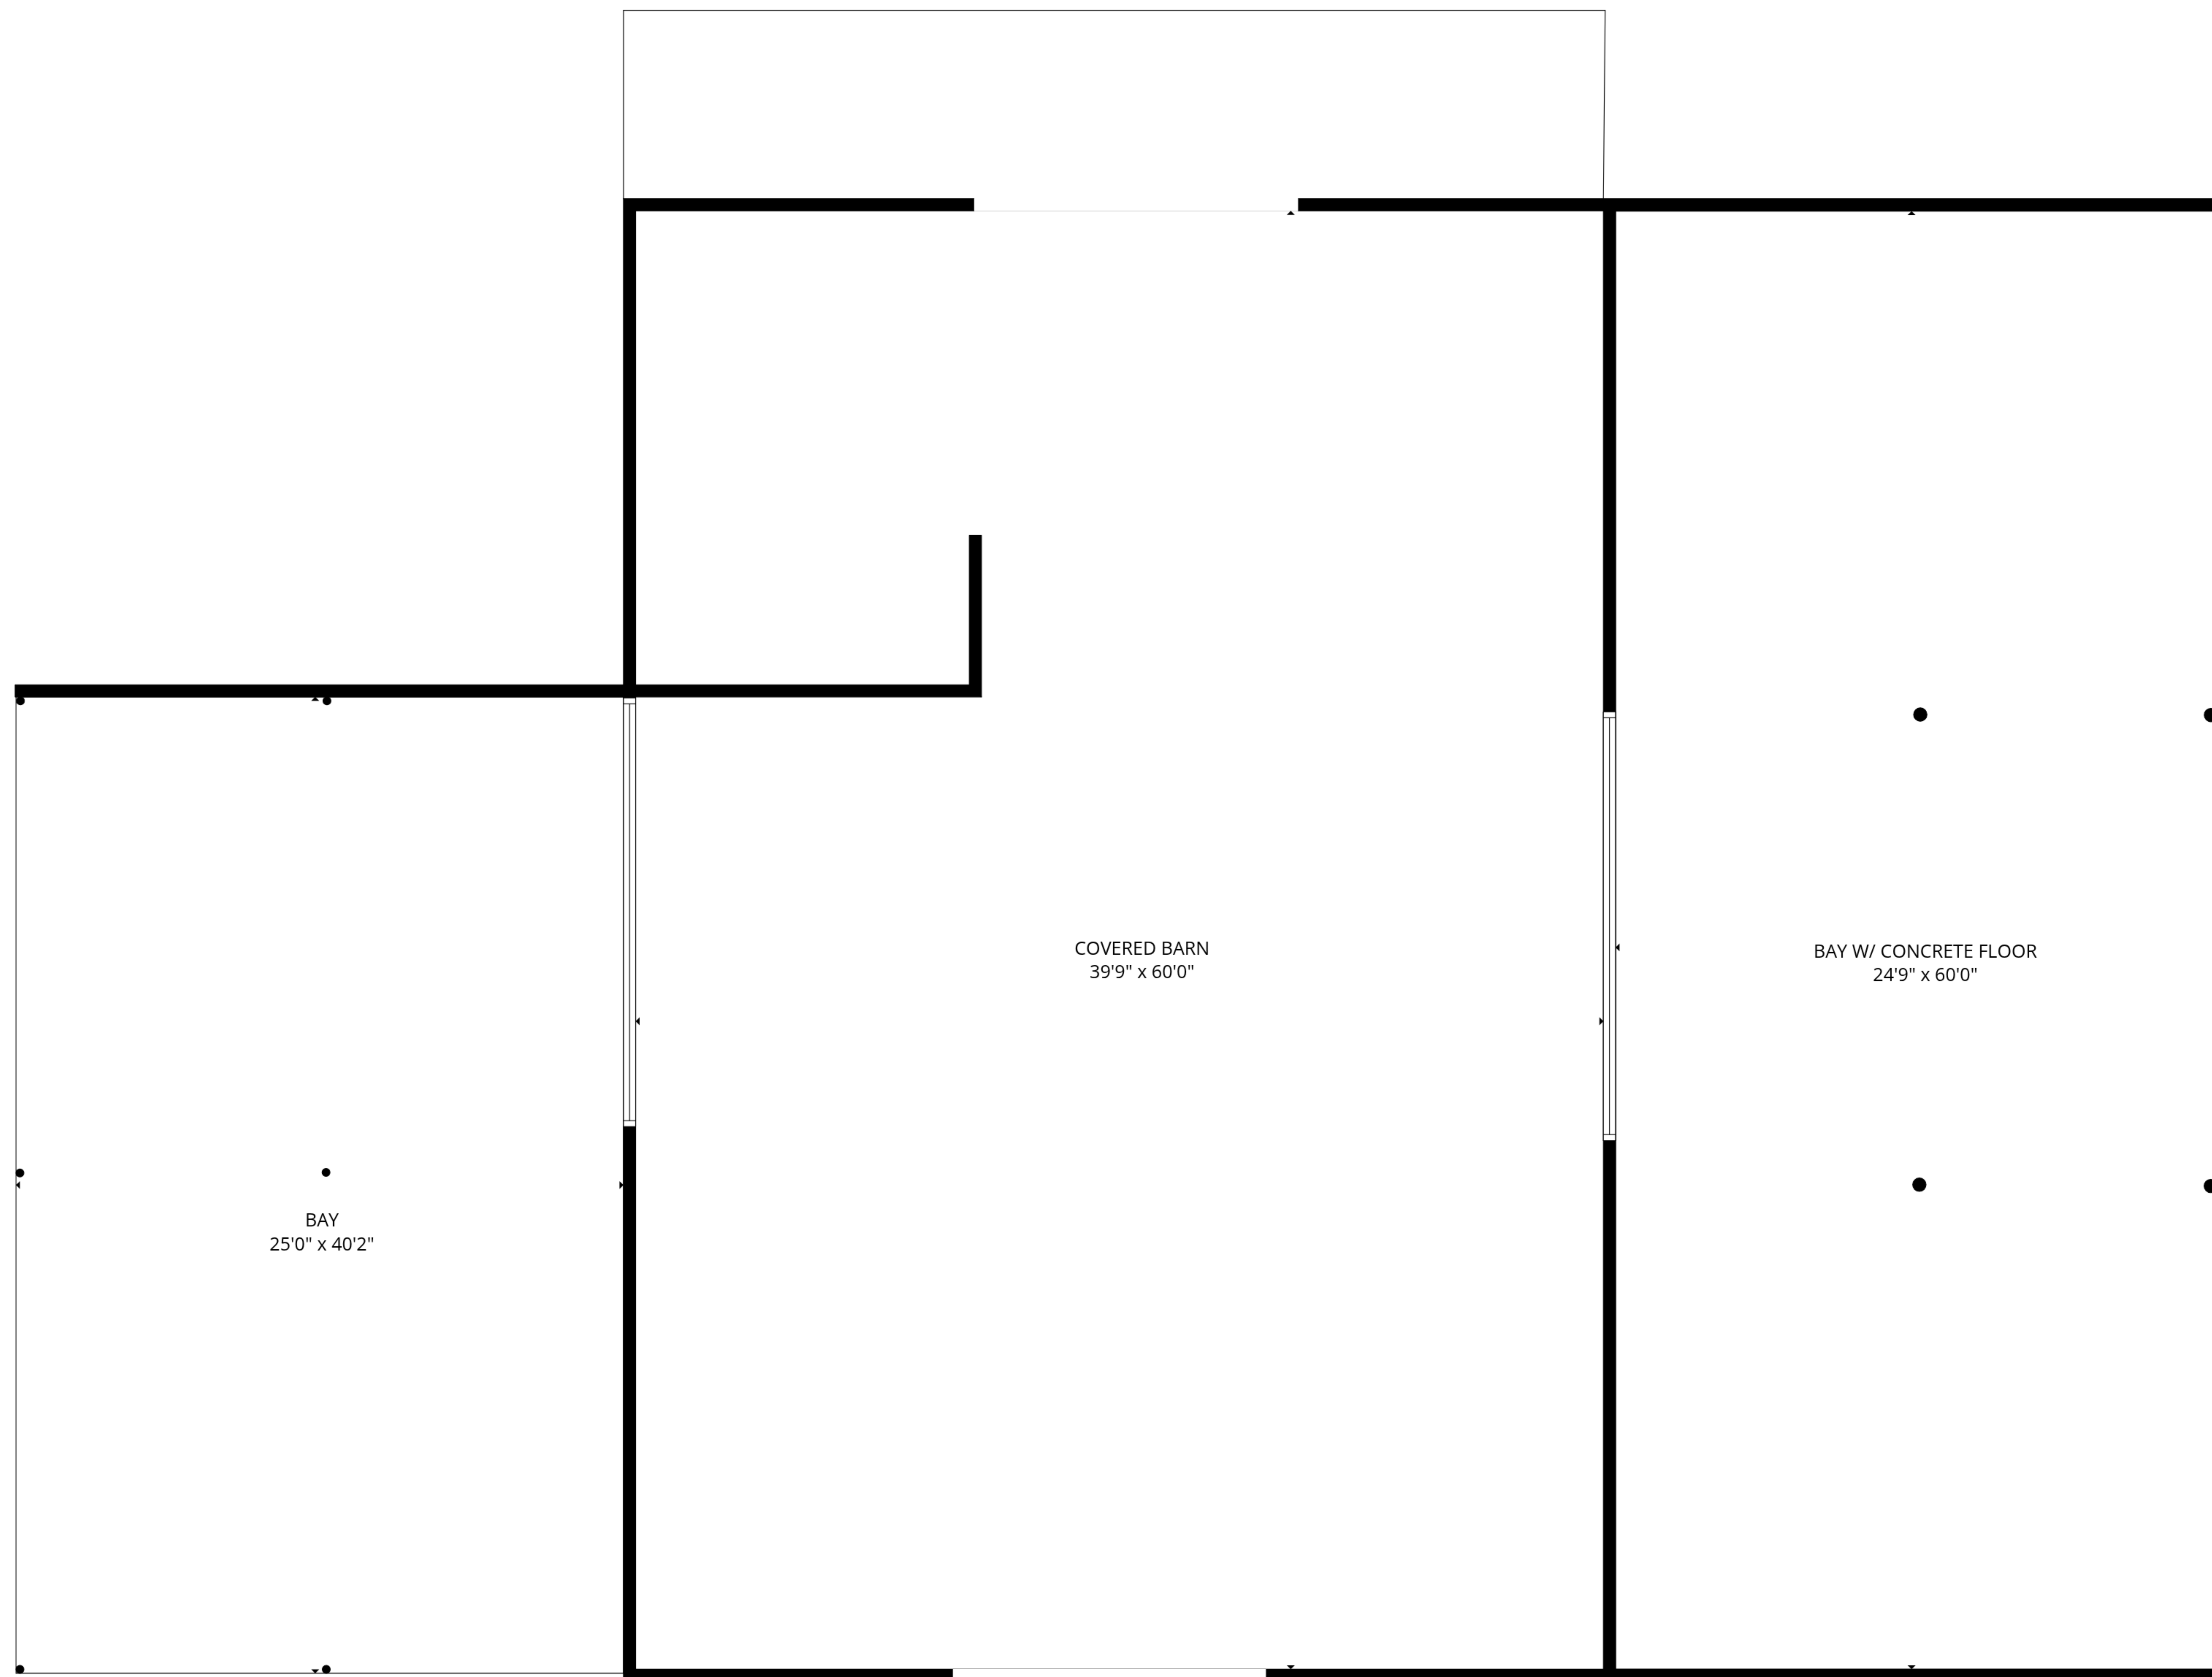

TOTAL: 0 sq. ft
1st floor: 0 sq. ft
EXCLUDED AREAS: BAY W/ CONCRETE FLOOR: 1484 sq. ft, BAY: 1003 sq. ft, COVERED BARN: 2376 sq. ft,
WALLS: 149 sq. ft

TOTAL: 0 sq. ft
1st floor: 0 sq. ft
EXCLUDED AREAS: BAY W/ CONCRETE FLOOR: 1484 sq. ft, BAY: 1003 sq. ft, COVERED BARN: 2376 sq. ft,
WALLS: 149 sq. ft