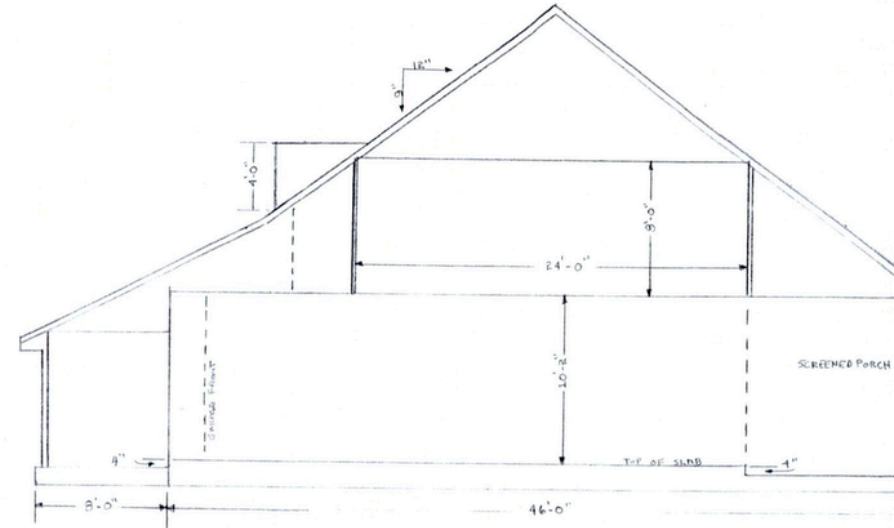

1615 Melissa Dr.

1615 Melissa Dr.

1st Floor Downstairs

full house plans available to buyer

FIRST FLOOR 1657 SQ.FT.
 SECOND FLOOR 831 SQ.FT.
 TOTAL LIVING 2488 SQ.FT

PORCHES 416 SQ.FT.
 GARAGE 780 SQ.FT

Anissa Dwiggin