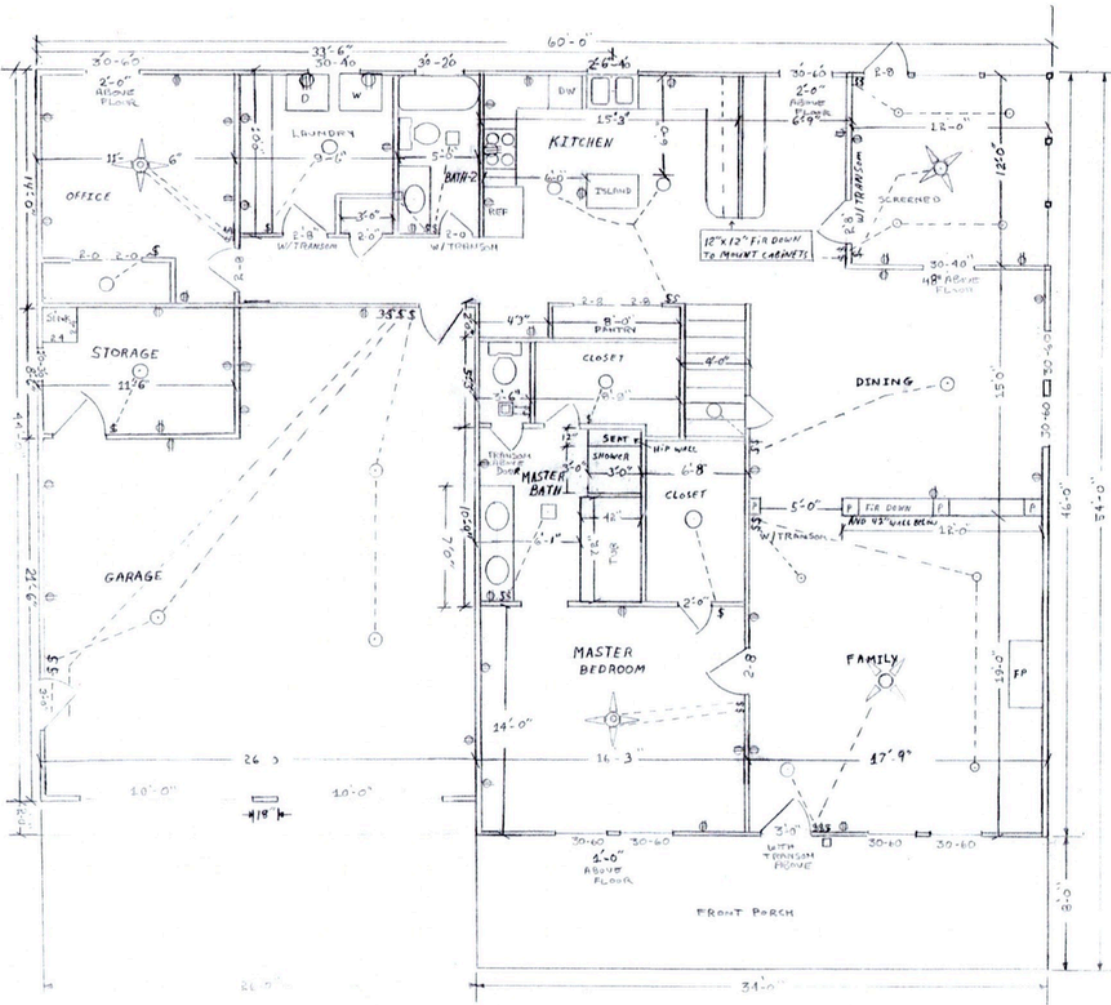

1615 Melissa Dr.

1615 Melissa Dr.

1st Floor Downstairs

full house plans available to buyer

FIRST FLOOR 1657 SQ.FT.
 SECOND FLOOR 831 SQ.FT.
 TOTAL LIVING 2488 SQ.FT

PORCHES 416 SQ.FT.
 GARAGE 780 SQ.FT

Anissa Dwiggin