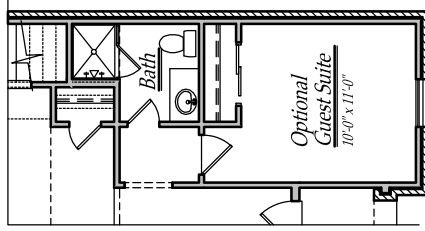

# Lake Ridge Builders

Optional Bedroom 4 & B3  
Additional 178 sq/ft

Optional Bedroom 4  
Additional 178 sq/ft

Optional Guest Suite w/ Bath

Brochure plans are artist depictions and may vary from actual plan. Square footages, room dimensions, prices, specifications, materials and availability of homes by community may vary, and are subject to change without notice.

Plan 269  
2659 sq/ft