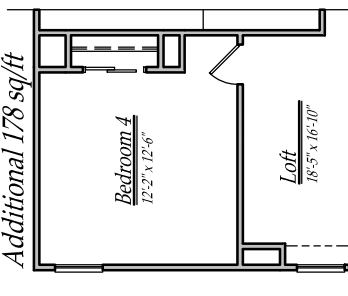

# Lake Ridge Builders

Optional Bedroom 4 & B3  
Additional 178 sq/ft

Optional Bedroom 4  
Additional 178 sq/ft

Optional Guest Suite w/ Bath

Brochure plans are artist depictions and may vary from actual plan. Square footages, room dimensions, prices, specifications, materials and availability of homes by community may vary, and are subject to change without notice.

Plan 269  
2659 sq/ft