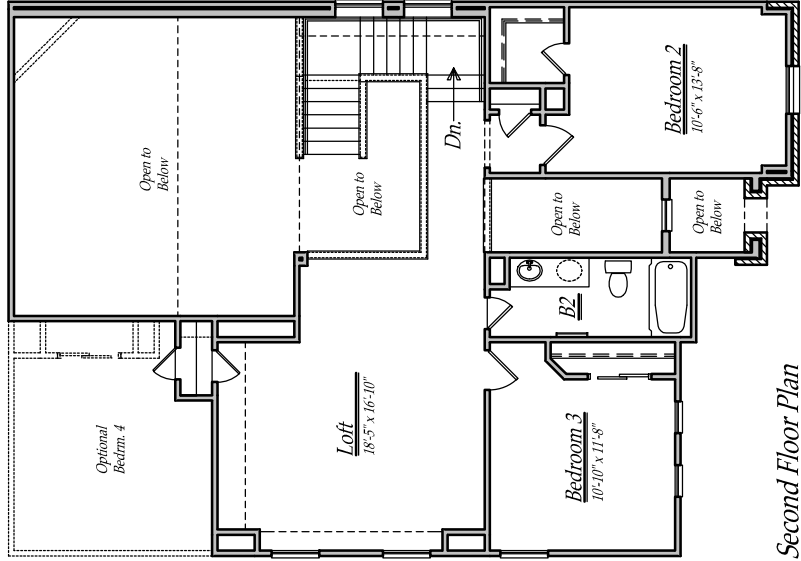

# Lake Ridge Builders

Optional Bedroom 4 & B3  
Additional 178 sq/ft

Optional Bedroom 4  
Additional 178 sq/ft

Optional Guest Suite w/ Bath

Brochure plans are artist depictions and may vary from actual plan. Square footages, room dimensions, prices, specifications, materials and availability of homes by community may vary, and are subject to change without notice.

Plan 269  
2659 sq/ft