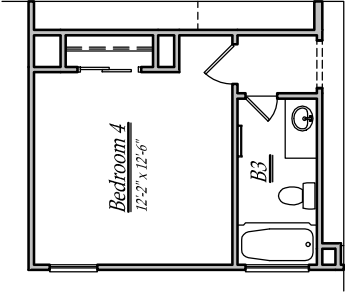

# Lake Ridge Builders

Optional Bedroom 4 & B3  
Additional 178 sq/ft

Optional Bedroom 4  
Additional 178 sq/ft

Optional Guest Suite w/ Bath

Brochure plans are artist depictions and may vary from actual plan. Square footages, room dimensions, prices, specifications, materials and availability of homes by community may vary, and are subject to change without notice.

Plan 269  
2659 sq/ft