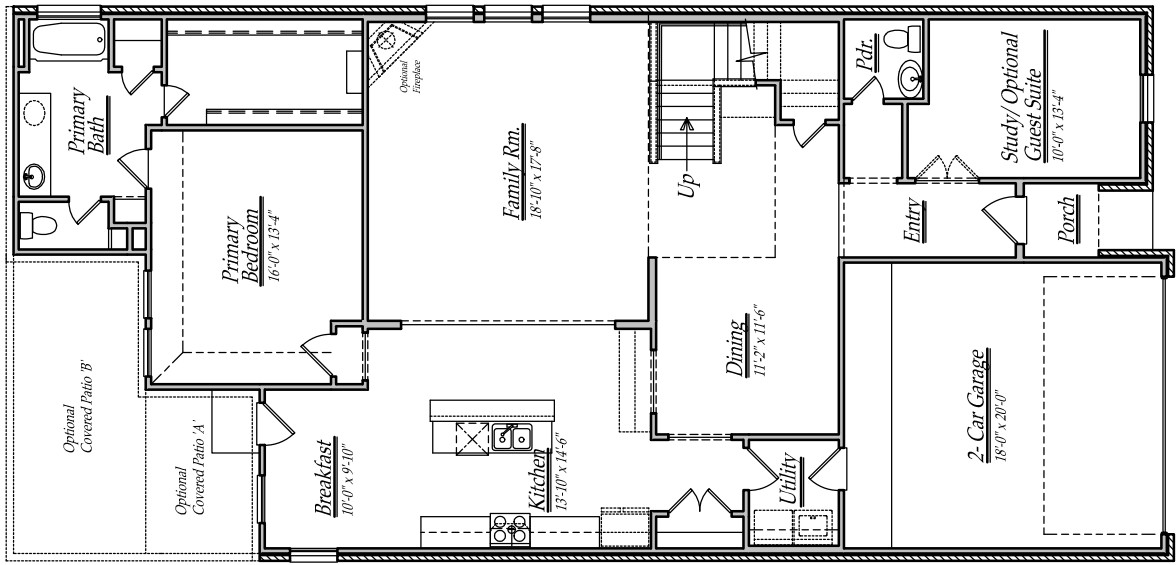

# Lake Ridge Builders

Optional Bedroom 4 & B3  
Additional 178 sq/ft

Optional Bedroom 4  
Additional 178 sq/ft

Optional Guest Suite w/ Bath

Brochure plans are artist depictions and may vary from actual plan. Square footages, room dimensions, prices, specifications, materials and availability of homes by community may vary, and are subject to change without notice.

Plan 269  
2659 sq/ft