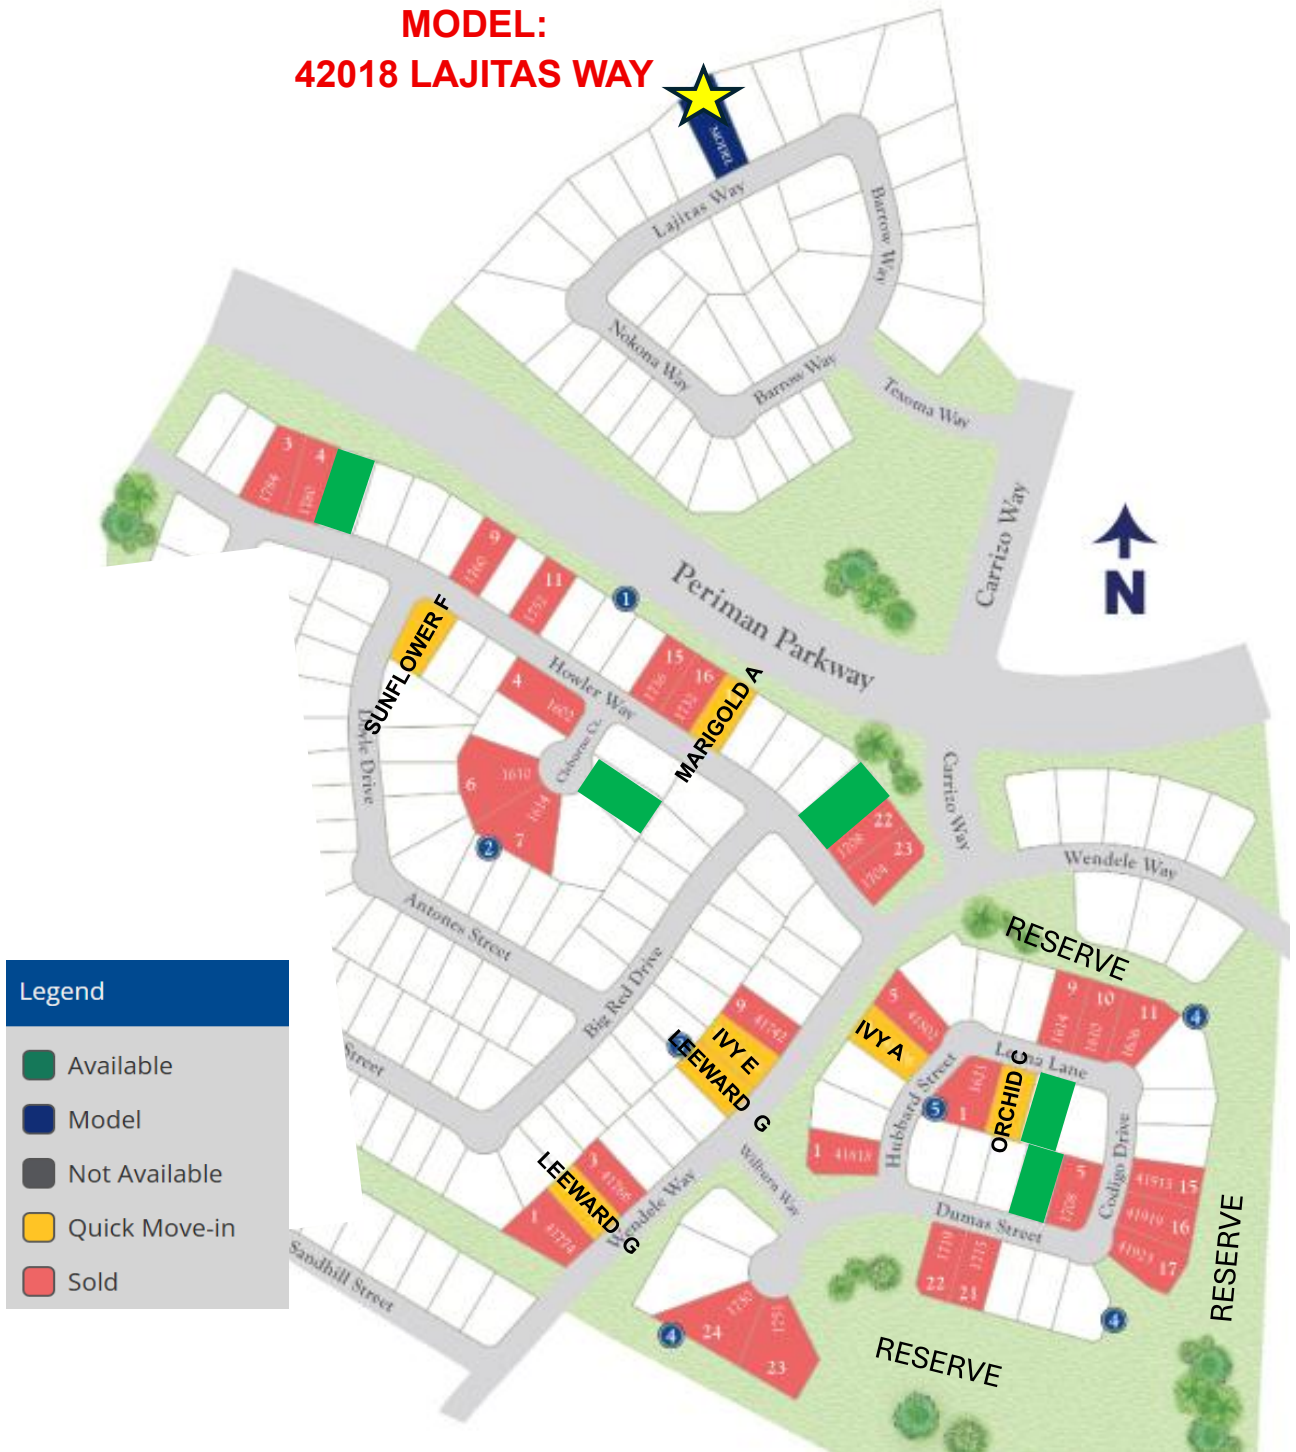

# COLTON® - Parkview Collection

**MODEL:  
42018 LAJITAS WAY**

**Beverly Bradley, Sr. Sales Consultant** ◆◆◆◆◆

David Weekley Homes - COLTON 65'

[bbradley@dwhomes.com](mailto:bbradley@dwhomes.com)