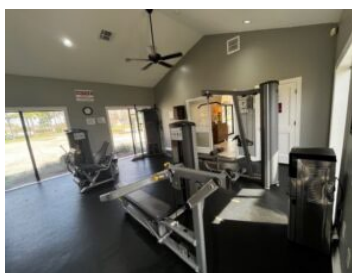

# Large Lot and Amazing Location

This home's lot is 16,533 square feet (0.38 acres) with plenty of space for a pool or other outdoor activities. Out the back gate and a five minute walk is the community center with large pool and kiddie wading pool, fitness center, covered lighted basketball court, tennis/pickleball courts, sand volleyball court, walking and bike trails.

# Canyon Gate at Northpointe Amenities

Covered Basketball Court with Full-sized Basketball Hoops and Benches

Sand Volleyball Court

Lodge-style Clubhouse with Natural Stone Fireplace

Lighted Tennis Courts have Pickleball Lines

Junior Olympic Size Swimming Pool and Children's Wading Pool

Recreation Center Fitness Room