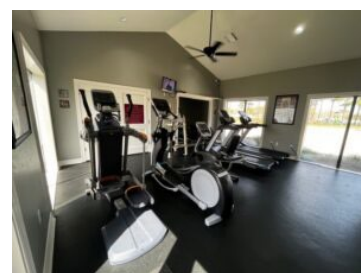

# Large Lot and Amazing Location

This home's lot is 16,533 square feet (0.38 acres) with plenty of space for a pool or other outdoor activities. Out the back gate and a five minute walk is the community center with large pool and kiddie wading pool, fitness center, covered lighted basketball court, tennis/pickleball courts, sand volleyball court, walking and bike trails.

# Canyon Gate at Northpointe Amenities

Covered Basketball Court with Full-sized Basketball Hoops and Benches

Sand Volleyball Court

Lodge-style Clubhouse with Natural Stone Fireplace

Lighted Tennis Courts have Pickleball Lines

Junior Olympic Size Swimming Pool and Children's Wading Pool

Recreation Center Fitness Room