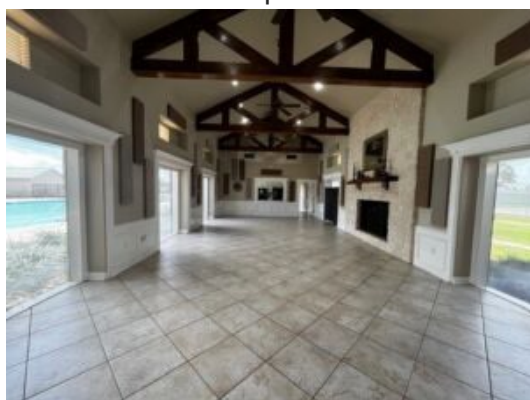

Lodge-style Clubhouse with Natural Stone Fireplace