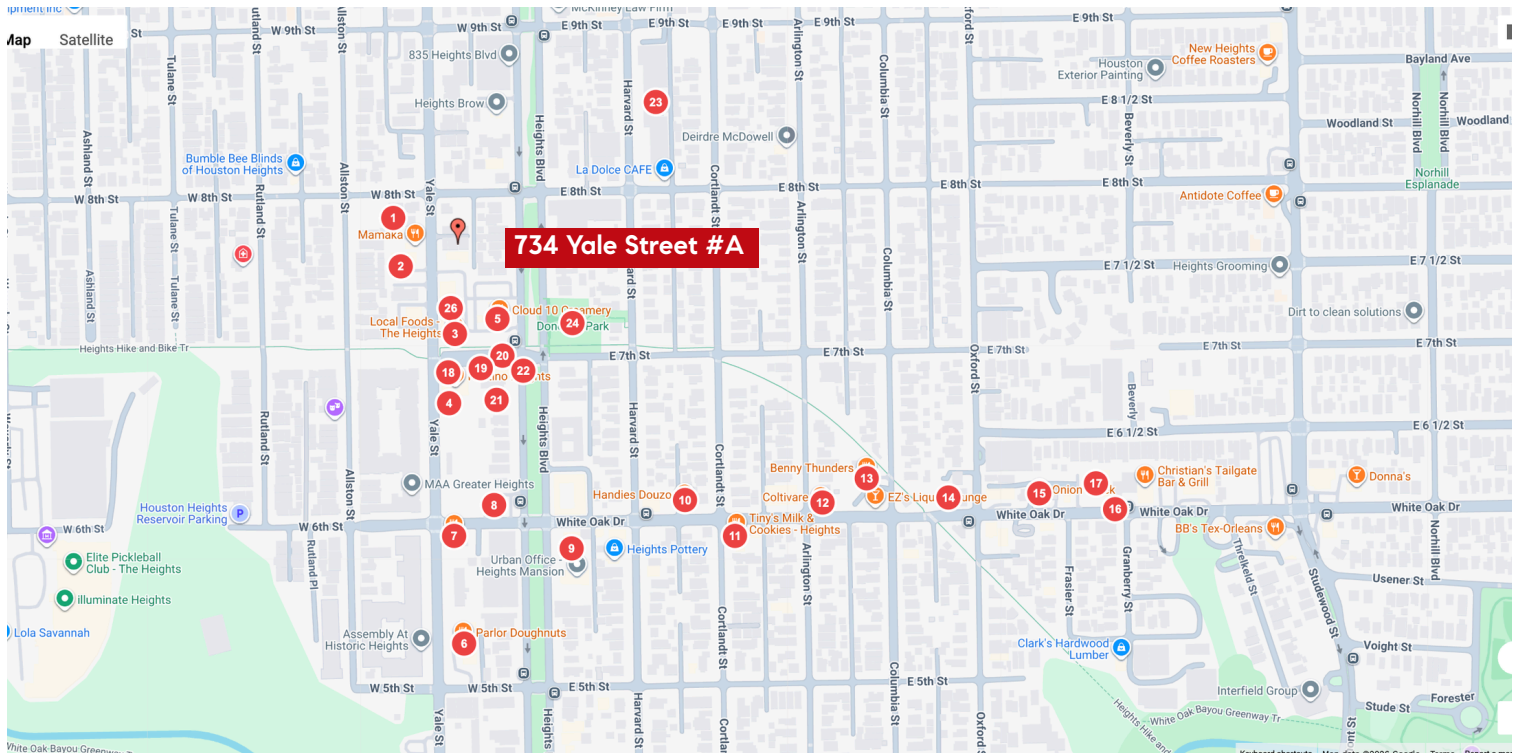

734 Yale Street #A - Neighborhood Map

- | | |
|-------------------------------------|---------------------------------------|
| 1. Mamaka | 15. Onion Creek |
| 2. Café Forth | 16. Pho Binh Heights |
| 3. Local Foods - The Heights | 17. Permission |
| 4. Postino Heights | 18. Saint Lo Boutique |
| 5. Cloud 10 Creamery | 19. Aesop Heights Mercantile |
| 6. Parlor Doughnuts | 20. Marine Layer |
| 7. Better Luck Tomorrow | 21. Vuori |
| 8. Common Bond On-The-Go | 22. Warby Parker Heights Mercantile |
| 9. Cooking Girl | 23. Harvard Elementary School |
| 10. Handies Douzo | 24. Donovan Park |
| 11. Tiny's Milk & Cookies - Heights | 25. Heights Hike and Bike Trail |
| 12. Coltivare | 26. Heights Mercantile Farmers Market |
| 13. Benny Thunders | 27. Heights Mercantile |
| 14. JuiceLand | |

COMPASS