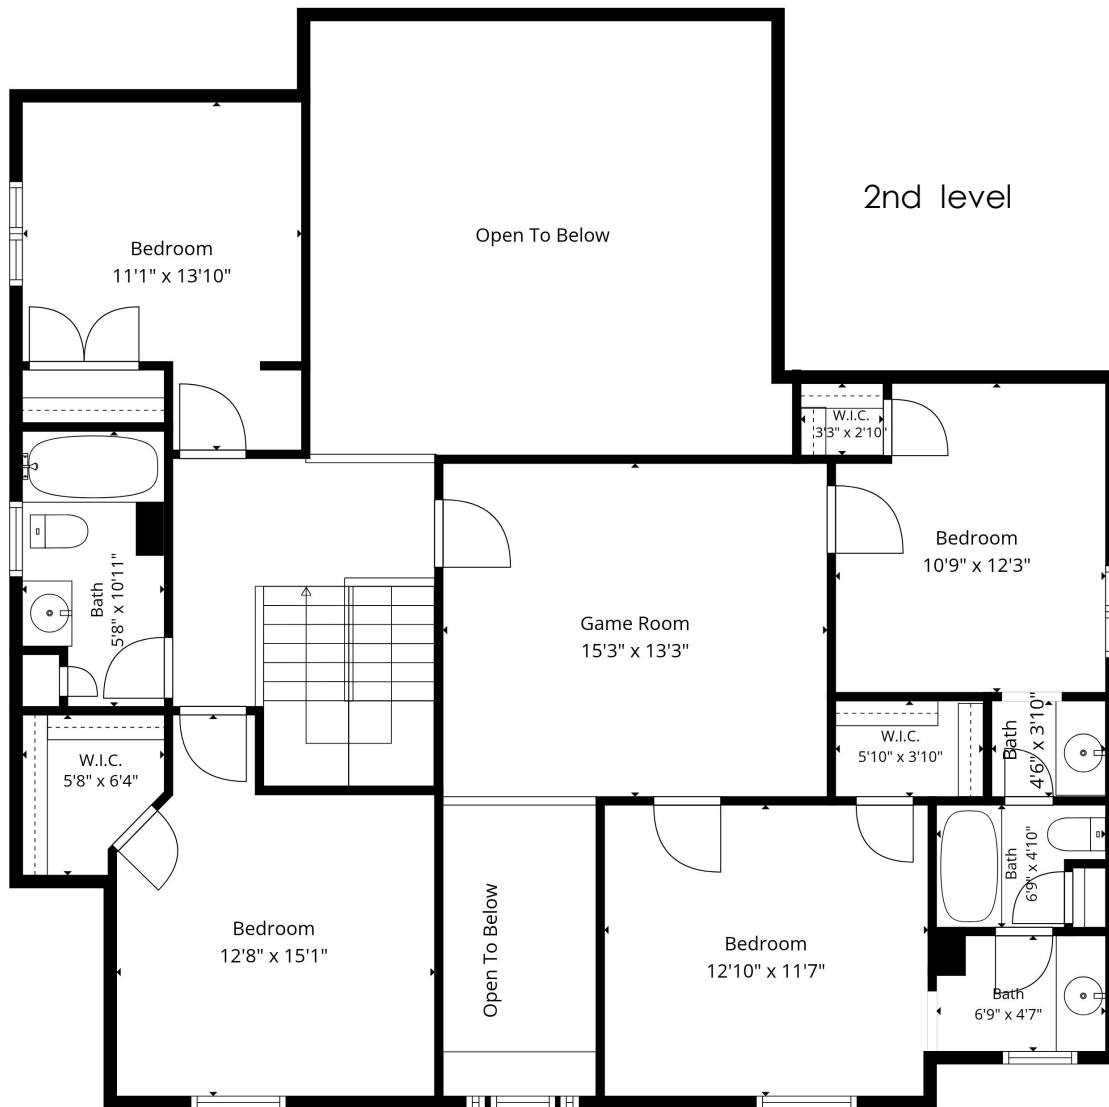

# 39 N. Greenvine Circle

## Floorplan

Floor Plan Created By Cubicasa App. Measurements Deemed Highly Reliable But Not Guaranteed.