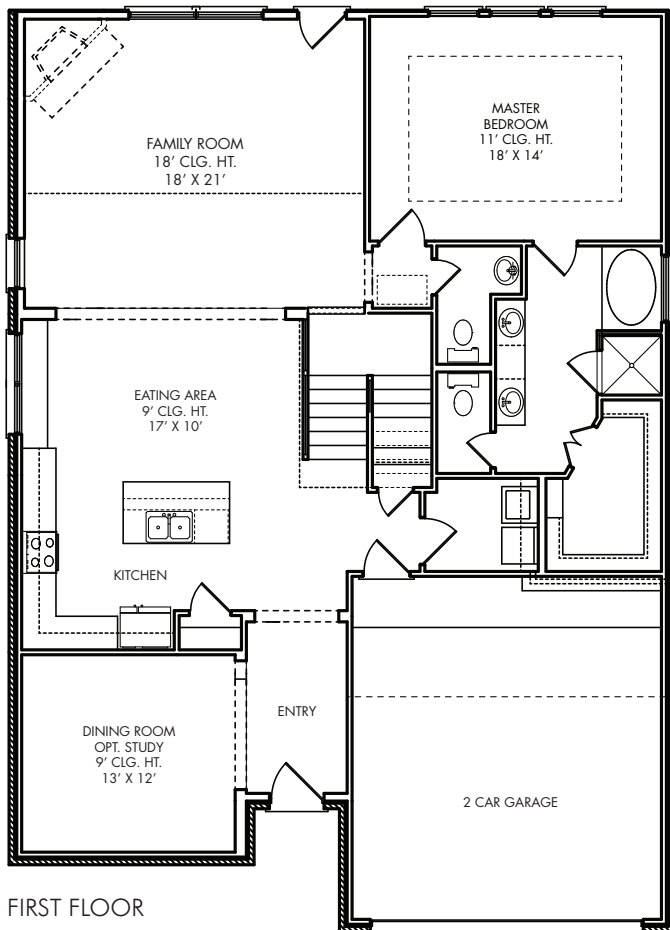

- 4 Bedrooms, 3½ Baths
- Spacious Family Room
- Master Bedroom with Large Walk-In Closet

Approved by: 07/13/2016

All square footage is approximate. Anglia Homes reserves the right to change specifications and designs without notice.

THE WINCHESTER • 2,653 Sq. Ft.

ELEVATION A

ELEVATION B

ELEVATION C

All elevations and floor plan renderings may vary due to community specific Deed Restrictions, Building Code Requirements or Subdivision Builder Requirements as listed on Design Feature Sheet.