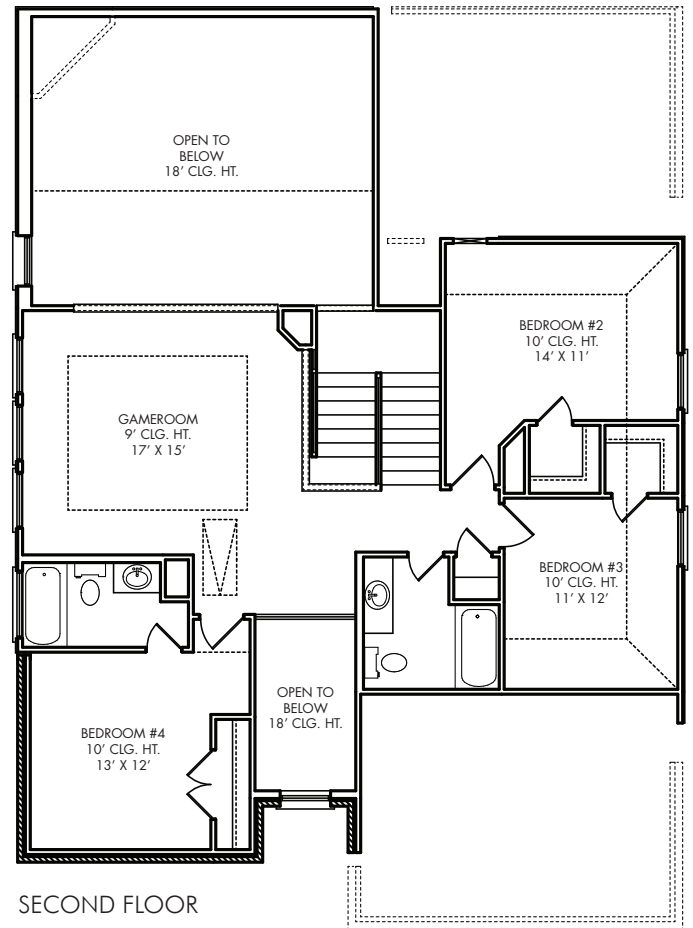

- 4 Bedrooms, 3½ Baths
- Spacious Family Room
- Master Bedroom with Large Walk-In Closet

Approved by: 07/13/2016

All square footage is approximate. Anglia Homes reserves the right to change specifications and designs without notice.

THE WINCHESTER • 2,653 Sq. Ft.

ELEVATION A

ELEVATION B

ELEVATION C

All elevations and floor plan renderings may vary due to community specific Deed Restrictions, Building Code Requirements or Subdivision Builder Requirements as listed on Design Feature Sheet.