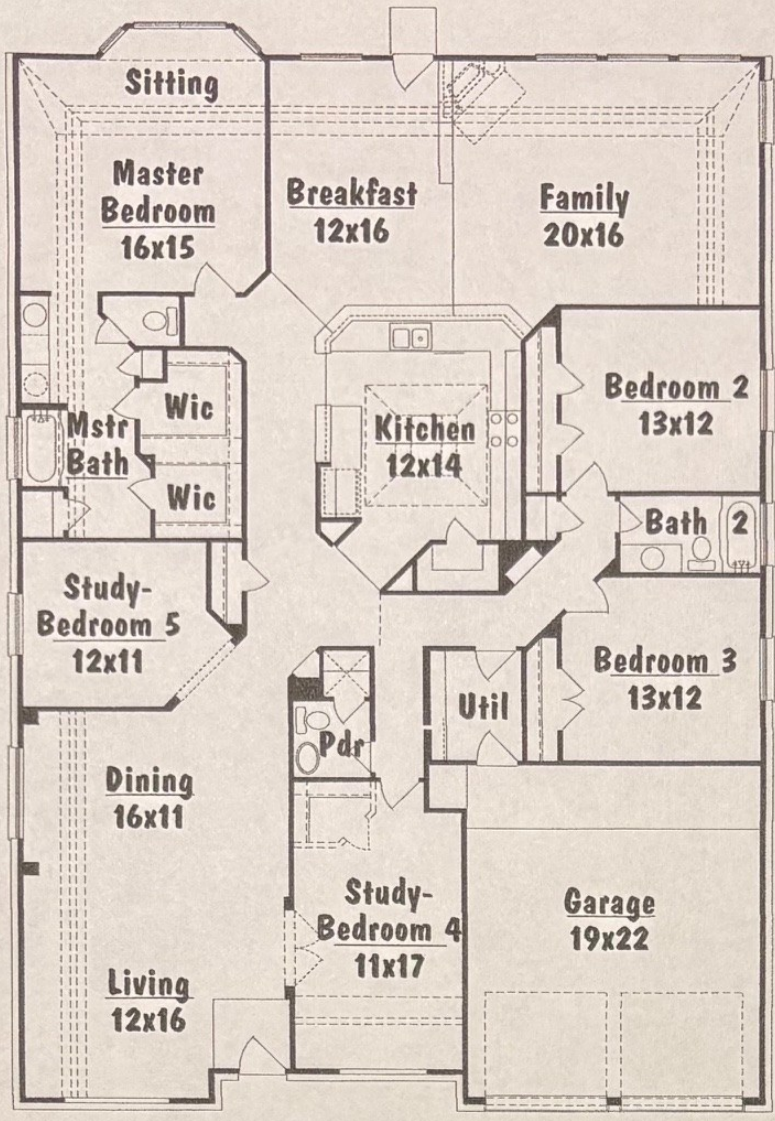

X J.C.
+ L.C.

OPT FIREPLACE

Opt Kitchen

Opt Mstr Bath

skel.

PLAN NUMBER:	5266
FLOORPLAN NAME:	THE PHOENIX
SQUARE FEET:	1 STORY
2992 Sq. Ft.	3, 4 OR 5 BEDROOMS
	2.5/3 BATHS
	2 DINING AREAS
	2, 3 OR 4 LIVING AREAS