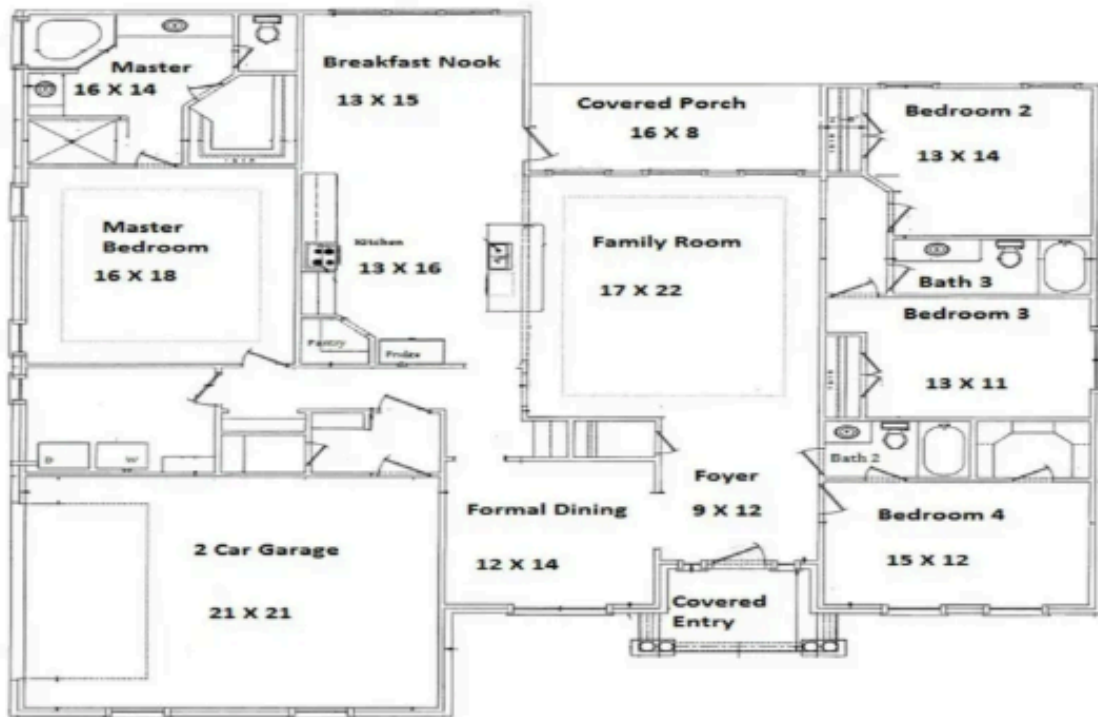

# TRAVIS

- Sq. Footage - 2,631'
- Bedrooms - 4
- Bathrooms - 3
- Garage - 2
- Formal Dining/Study

FLOOR PLANS AND ELEVATIONS ARE SUBJECT TO CHANGE AT BUILDERS DISCRETION. DIMENSIONS ARE APPROXIMATE.