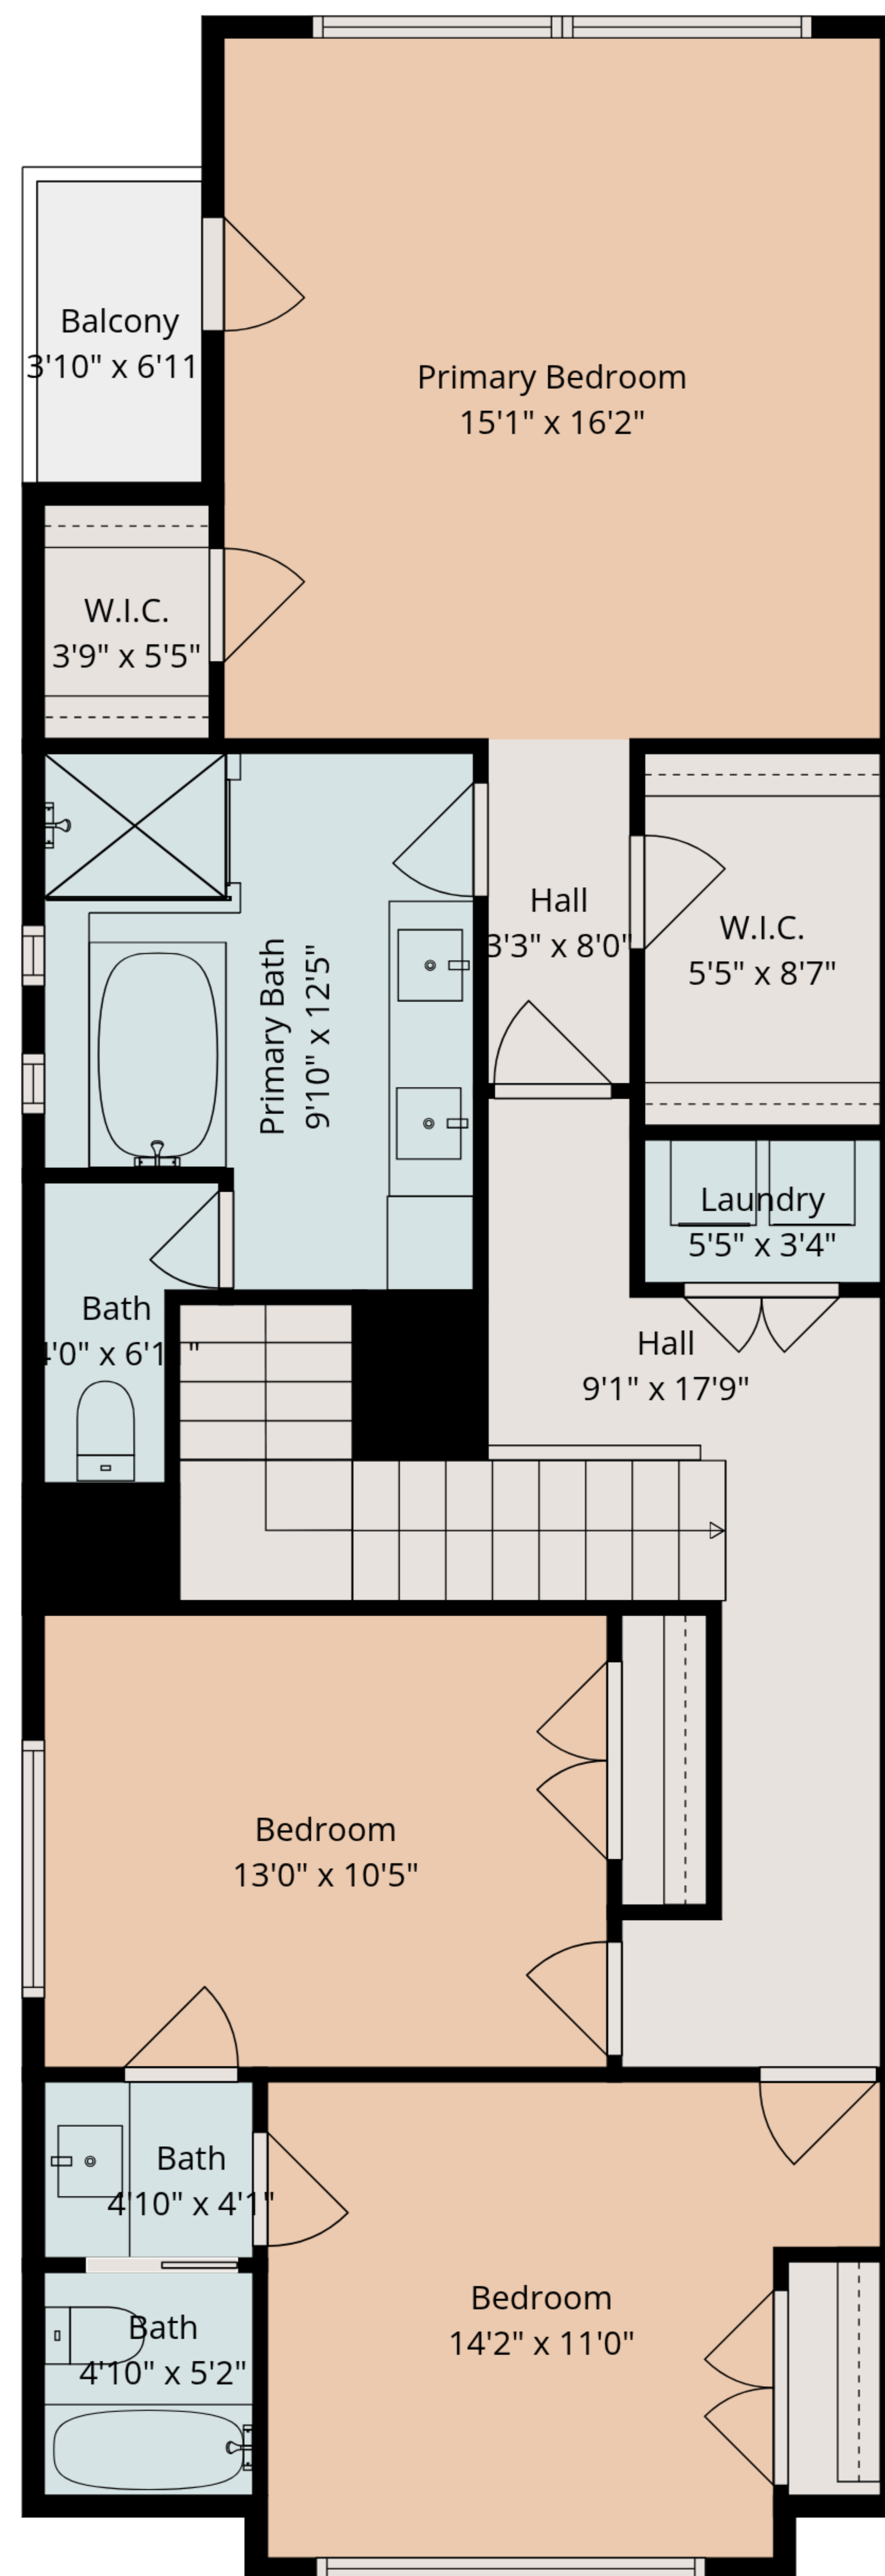

TOTAL: 1608 sq. ft

1st floor: 543 sq. ft, 2nd floor: 1065 sq. ft

EXCLUDED AREAS: GARAGE: 373 sq. ft, PATIO: 201 sq. ft, PORCH: 24 sq. ft,

BALCONY: 26 sq. ft, WALLS: 199 sq. ft

This floor plan is intended for marketing and illustrative purposes and is to be used as a guide only to give a general indication of the layout. The floor plan contained here, measurements of rooms, square footage and any other items are approximate, may not be to scale and are not meant to be binding nor form any part of a contract. No responsibility is taken for any error, omission, or misstatement. Prospective purchasers are encouraged to conduct their own due diligence.