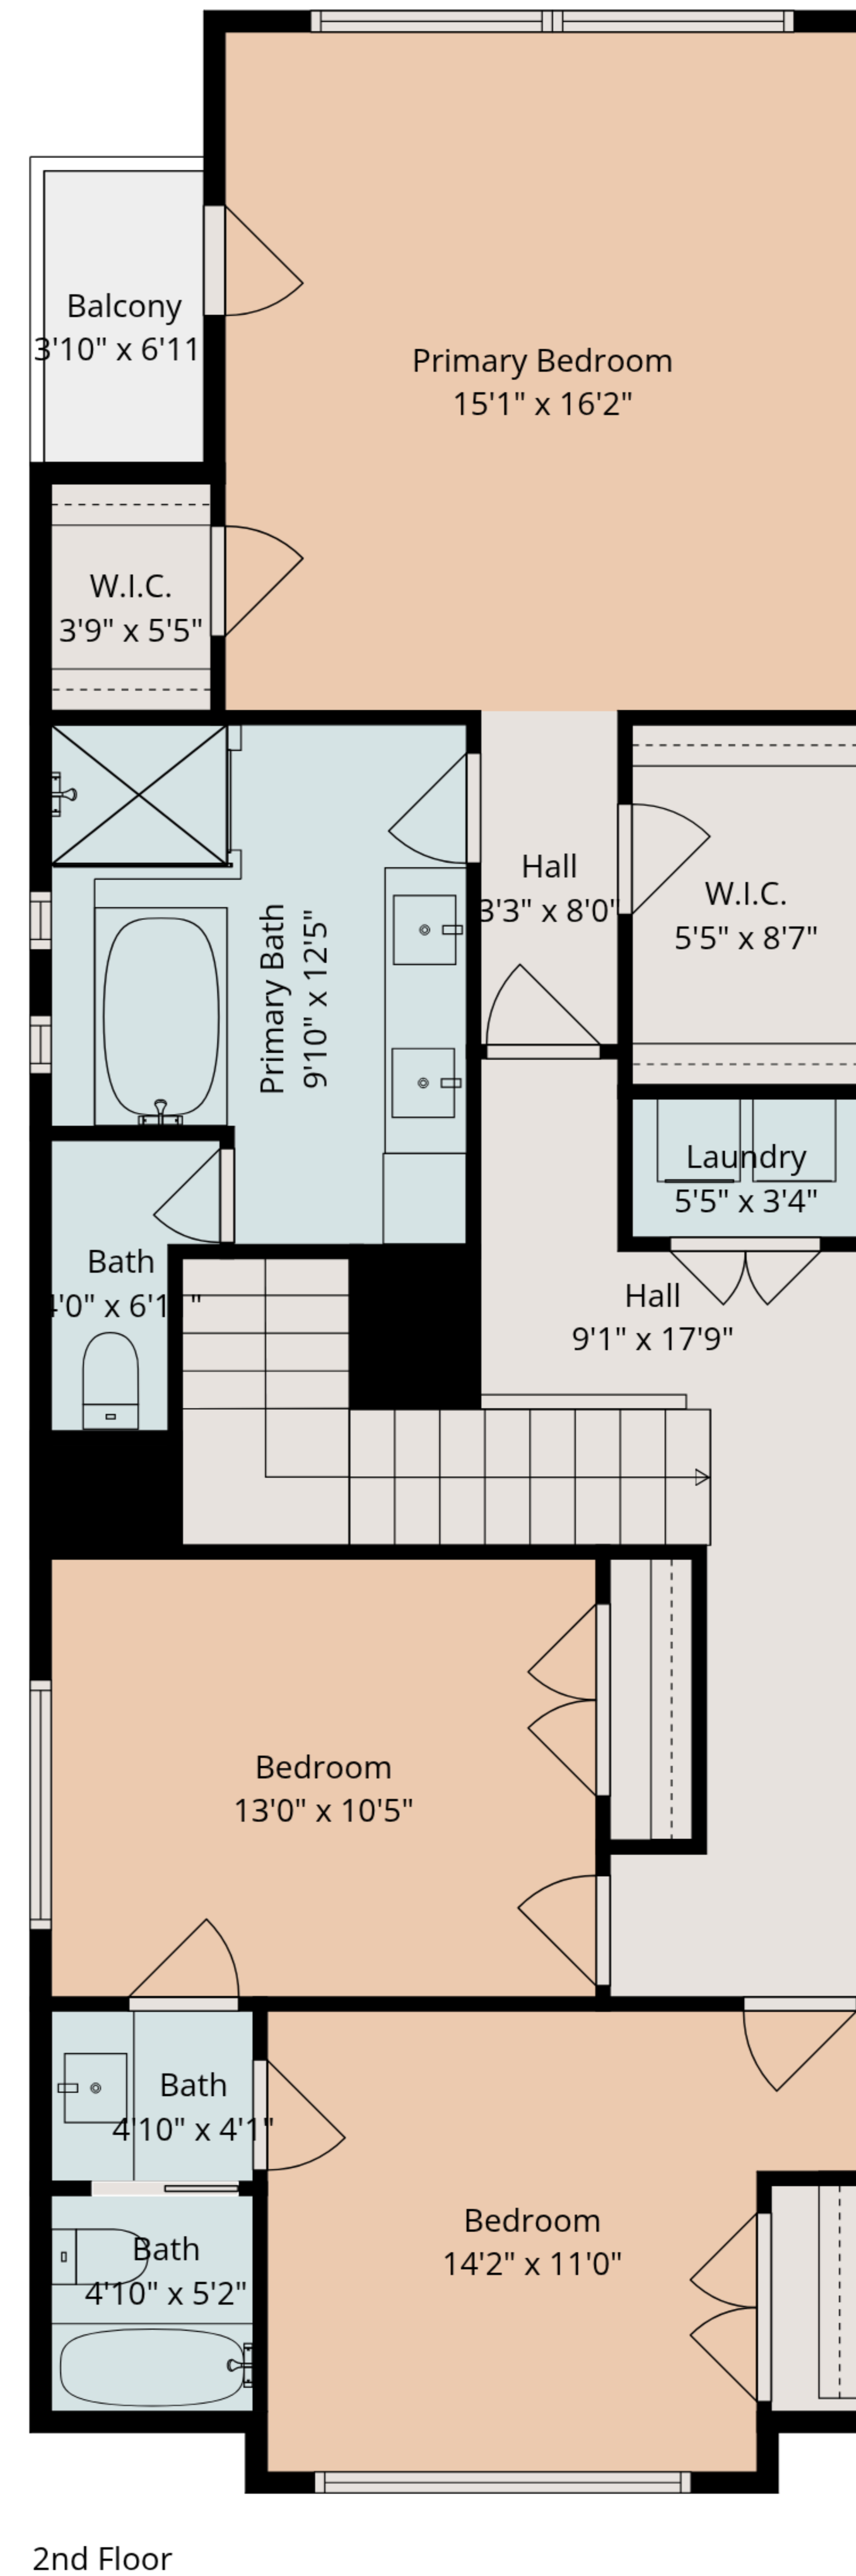

TOTAL: 1608 sq. ft

1st floor: 543 sq. ft, 2nd floor: 1065 sq. ft

EXCLUDED AREAS: GARAGE: 373 sq. ft, PATIO: 201 sq. ft, PORCH: 24 sq. ft,

BALCONY: 26 sq. ft, WALLS: 199 sq. ft

This floor plan is intended for marketing and illustrative purposes and is to be used as a guide only to give a general indication of the layout. The floor plan contained here, measurements of rooms, square footage and any other items are approximate, may not be to scale and are not meant to be binding nor form any part of a contract. No responsibility is taken for any error, omission, or misstatement. Prospective purchasers are encouraged to conduct their own due diligence.