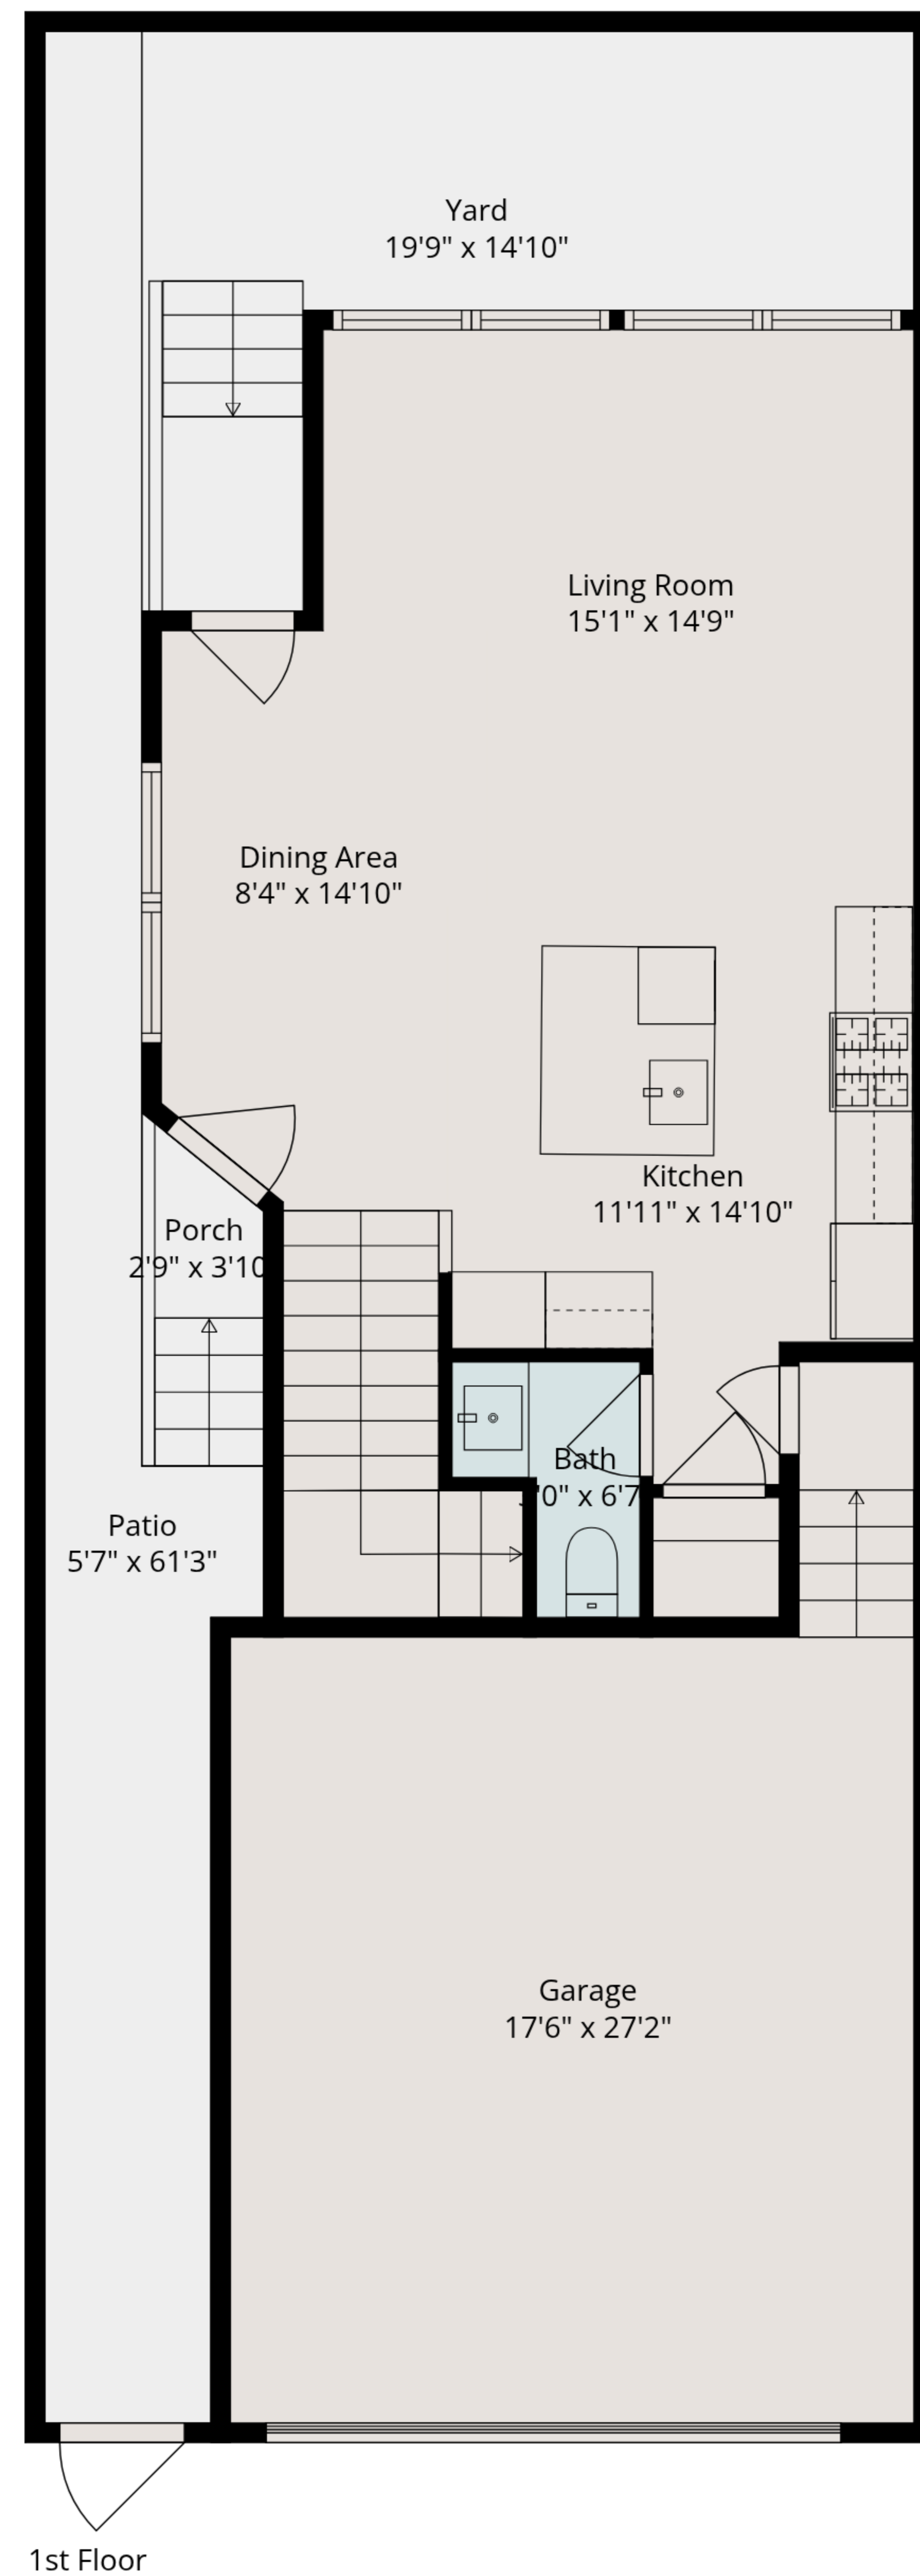

TOTAL: 1608 sq. ft

1st floor: 543 sq. ft, 2nd floor: 1065 sq. ft

EXCLUDED AREAS: GARAGE: 373 sq. ft, PATIO: 201 sq. ft, PORCH: 24 sq. ft,

BALCONY: 26 sq. ft, WALLS: 199 sq. ft

This floor plan is intended for marketing and illustrative purposes and is to be used as a guide only to give a general indication of the layout. The floor plan contained here, measurements of rooms, square footage and any other items are approximate, may not be to scale and are not meant to be binding nor form any part of a contract. No responsibility is taken for any error, omission, or misstatement. Prospective purchasers are encouraged to conduct their own due diligence.