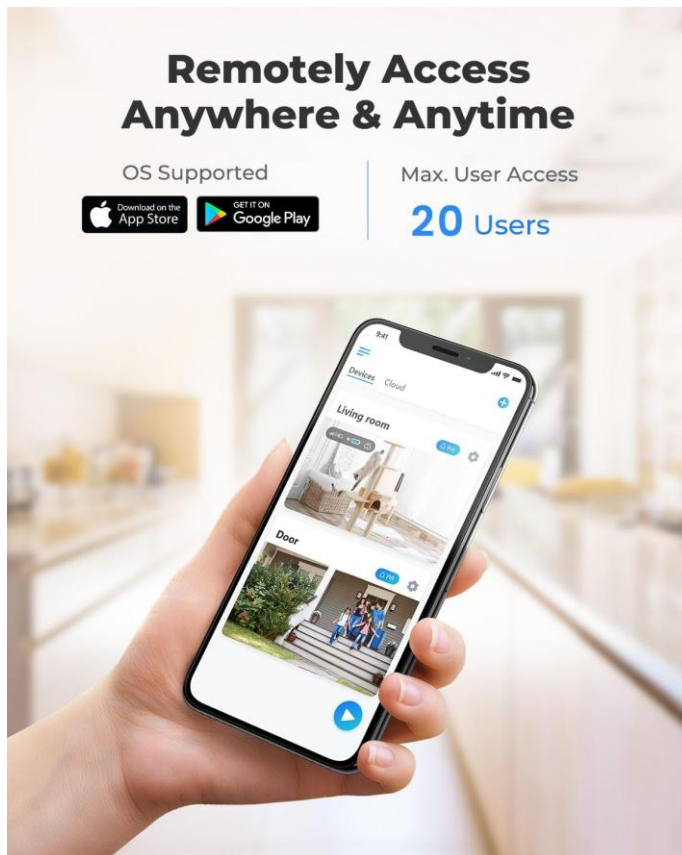

# Reolink Camera System

See Clearer Day & Night – Capture sharp 5MP HD video with enhanced detail to help identify important activity around your home or business. Advanced IR night vision delivers visibility up to 100 ft, helping you monitor driveways, entryways, garages, and outdoor areas even after dark.

No Monthly Fees with Local Storage! Store footage securely on the pre-installed 2TB HDD with no subscription required. Expand storage up to 10TB total via eSATA for longer recording retention. Use the free Reolink app to access live view, playback, and motion events anytime from your smartphone or tablet.

This home is equipped with four cameras. They were strategically placed with you in mind! You will have camera coverage in the front & backyard as well as the front door and the shaded parking beneath the home.