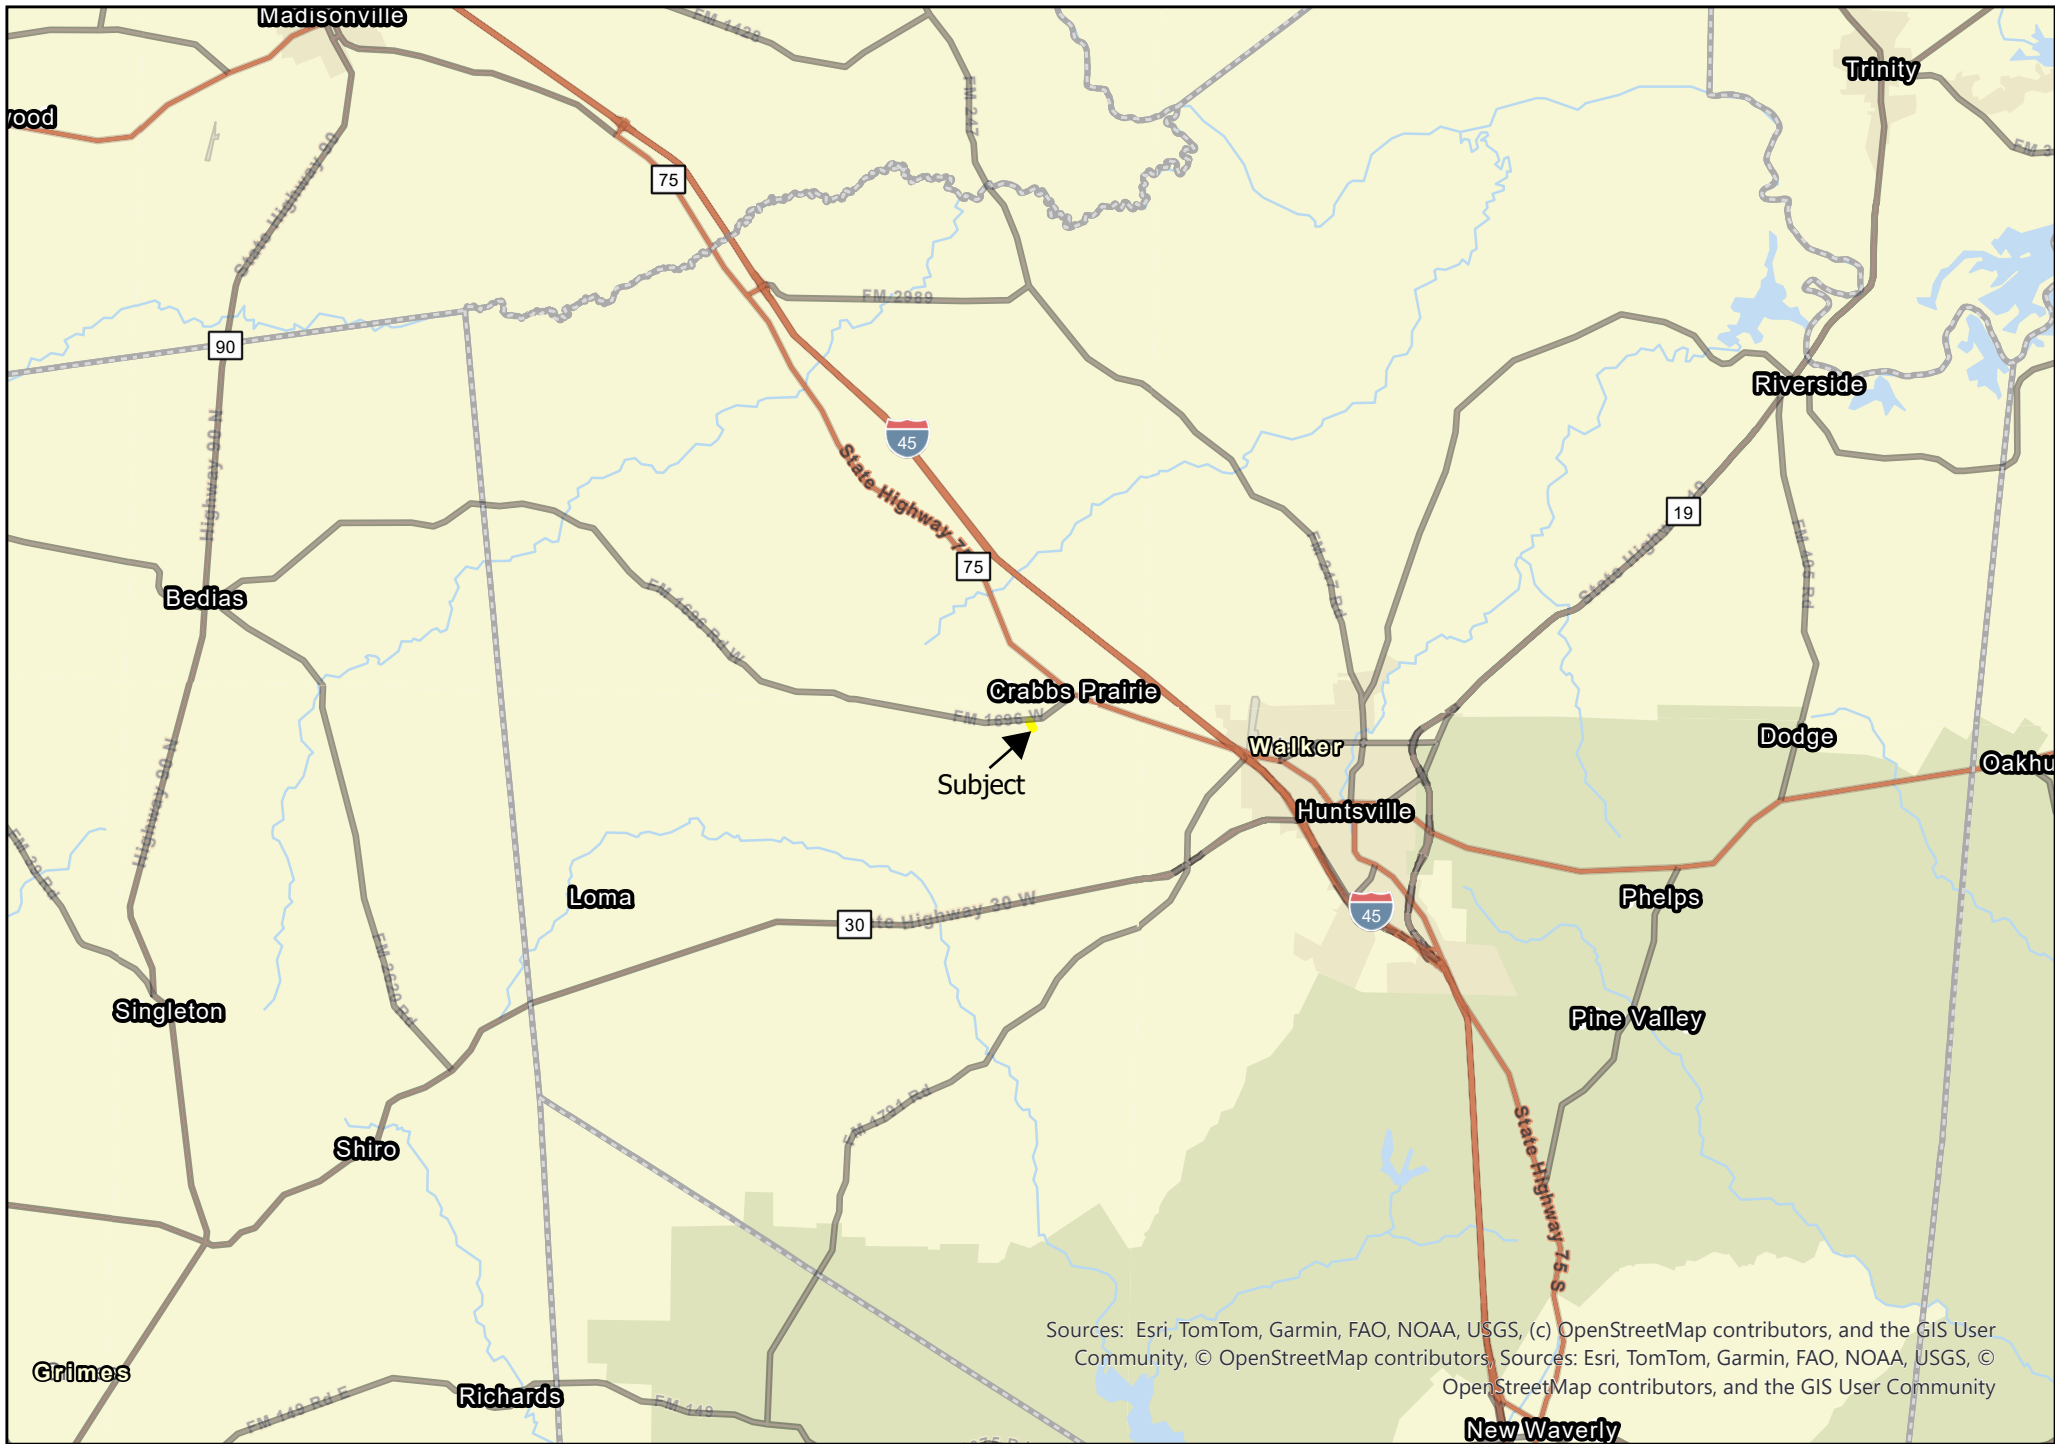

Sources: Esri, TomTom, Garmin, FAO, NOAA, USGS, (c) OpenStreetMap contributors, and the GIS User Community, © OpenStreetMap contributors, Sources: Esri, TomTom, Garmin, FAO, NOAA, USGS, © OpenStreetMap contributors, and the GIS User Community

10 Acres | 169 FM 1696 | Walker County, Texas

For Illustration Purposes Only