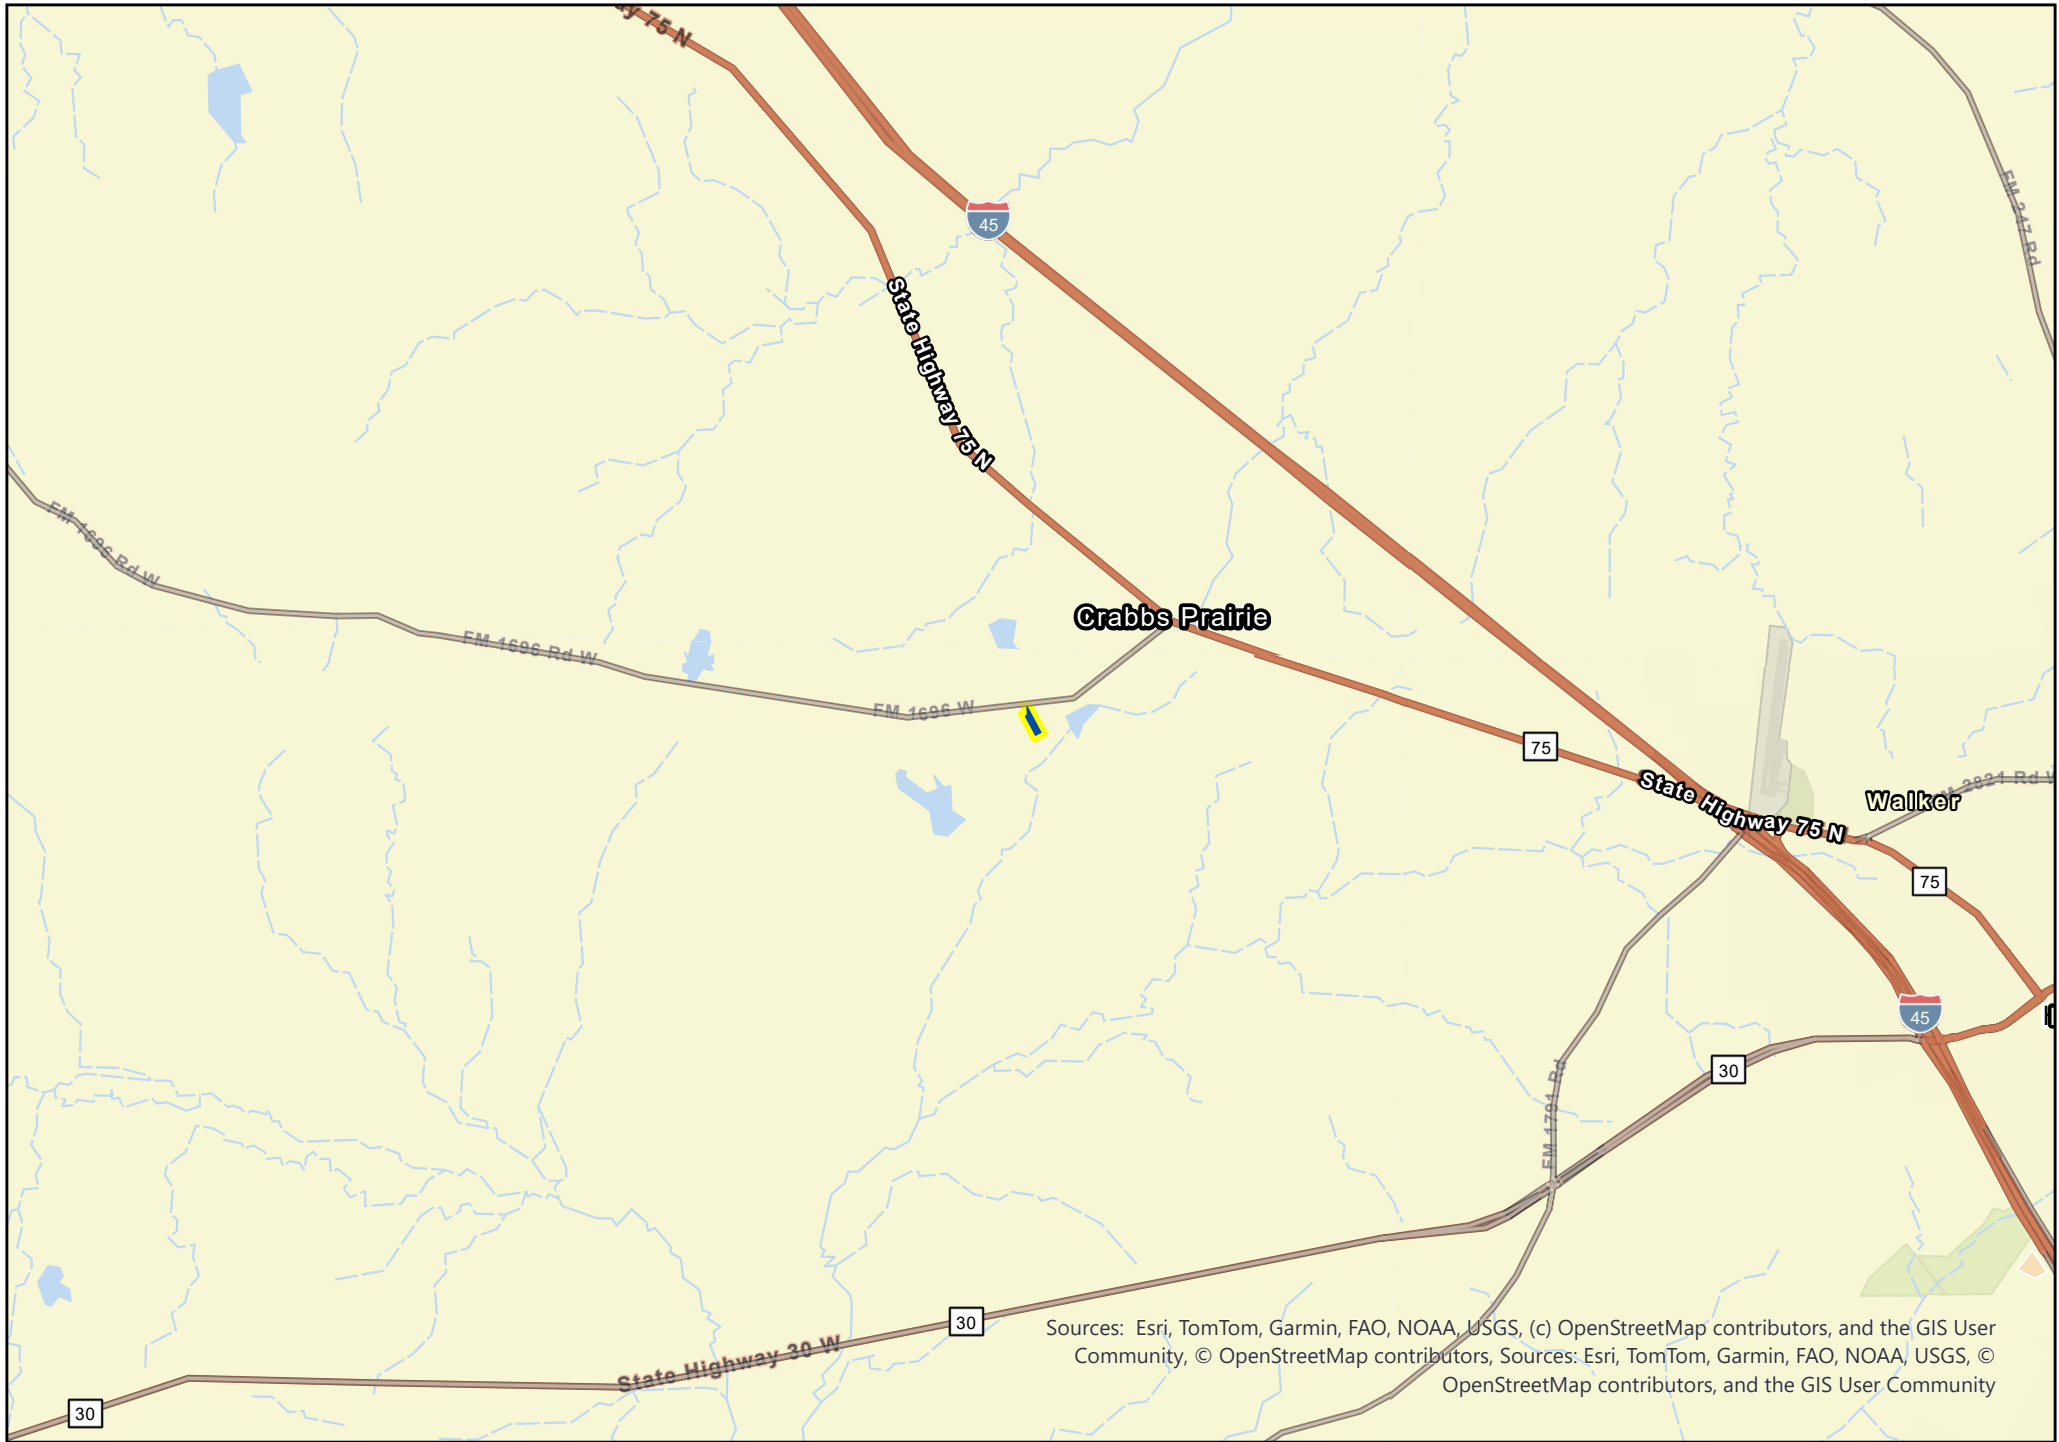

10 Acres | 169 FM 1696 | Walker County, Texas

For Illustration Purposes Only

Sources: Esri, TomTom, Garmin, FAO, NOAA, USGS, (c) OpenStreetMap contributors, and the GIS User Community, © OpenStreetMap contributors, Sources: Esri, TomTom, Garmin, FAO, NOAA, USGS, © OpenStreetMap contributors, and the GIS User Community

10 Acres | 169 FM 1696 | Walker County, Texas

For Illustration Purposes Only