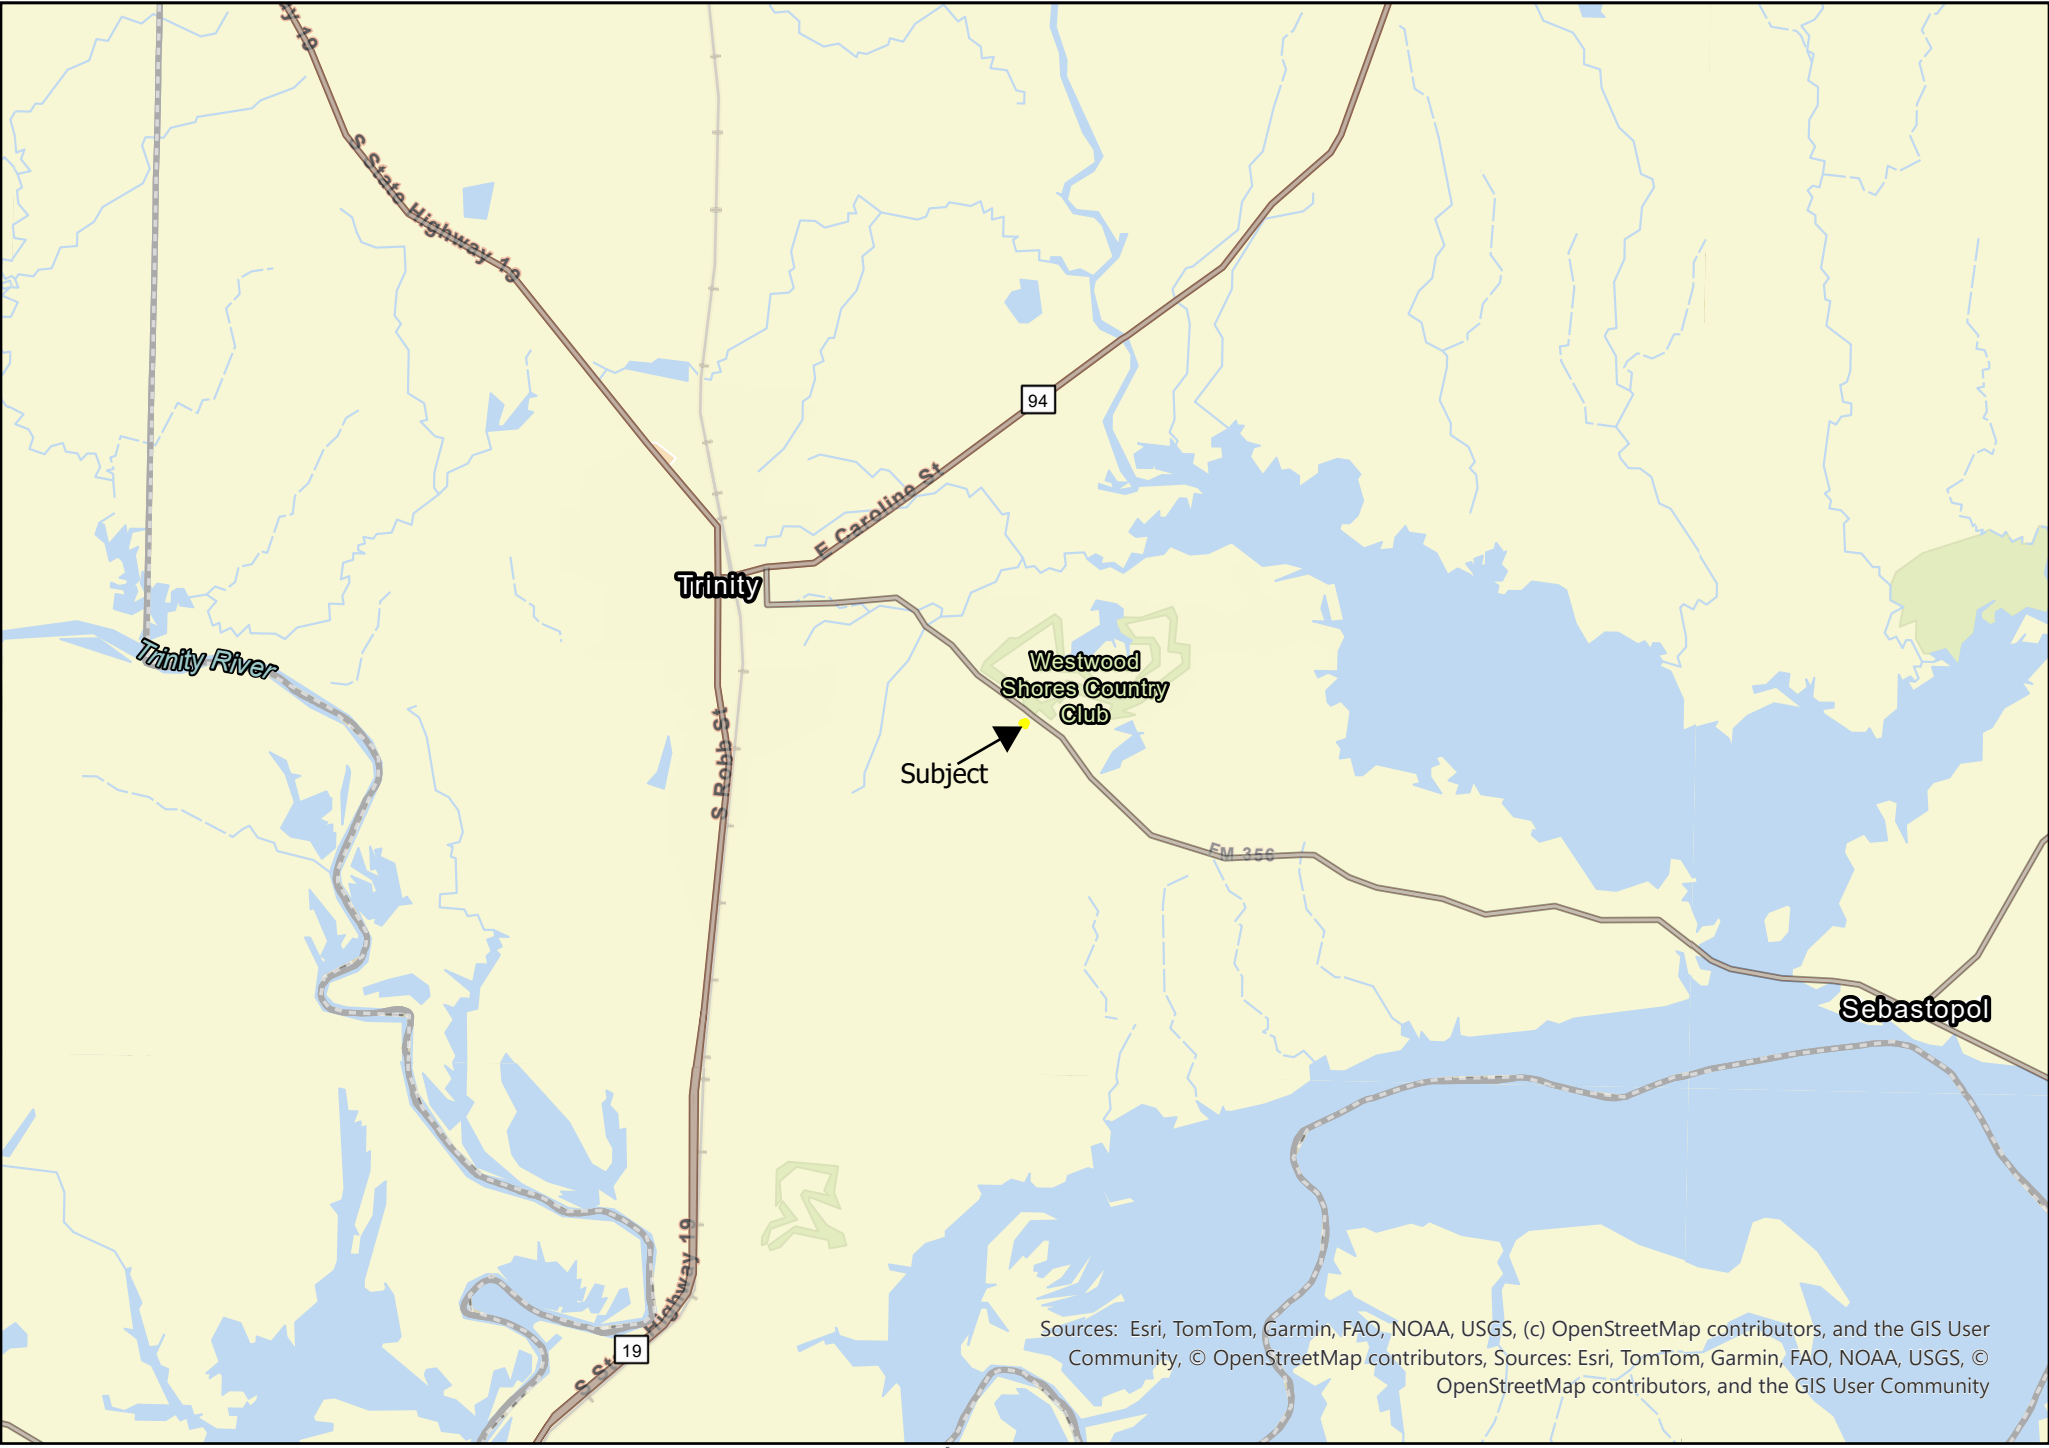

0 0.02 0.04 0.09 Miles

172 Overland Trail | Trinity County, Texas

For Illustration Purposes Only

Sources: Esri, TomTom, Garmin, FAO, NOAA, USGS, (c) OpenStreetMap contributors, and the GIS User Community, © OpenStreetMap contributors, Sources: Esri, TomTom, Garmin, FAO, NOAA, USGS, © OpenStreetMap contributors, and the GIS User Community

172 Overland Trail | Trinity County, Texas

For Illustration Purposes Only

Sources: Esri, TomTom, Garmin, FAO, NOAA, USGS, (c) OpenStreetMap contributors, West Twp, Esri, TomTom, Garmin, FAO, NOAA, USGS, (c) OpenStreetMap contributors, and the GIS User Community

172 Overland Trail | Trinity County, Texas

For Illustration Purposes Only