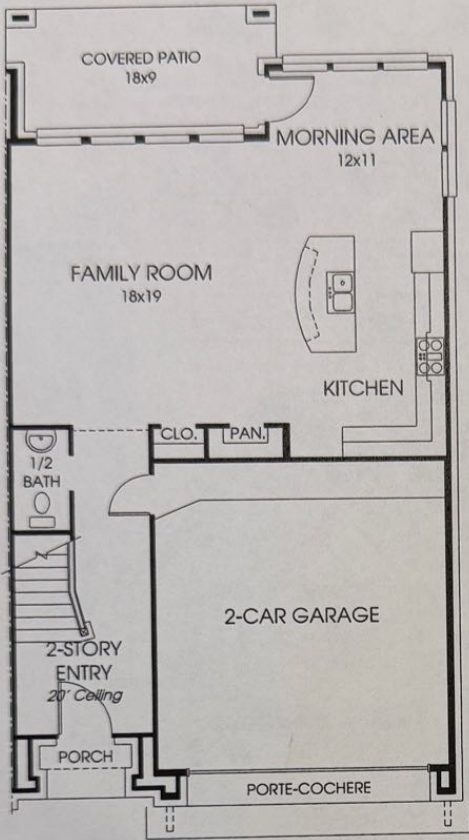

DESIGNS

Design 2235

This home contains approximately 2,235 square feet.*

This floor plan has a 10-foot plate on the first floor.

*See Page 2 for Details and Disclaimers.
© Perry Homes, LLC 2012

10/23/2013
(Woodlands Duplex)