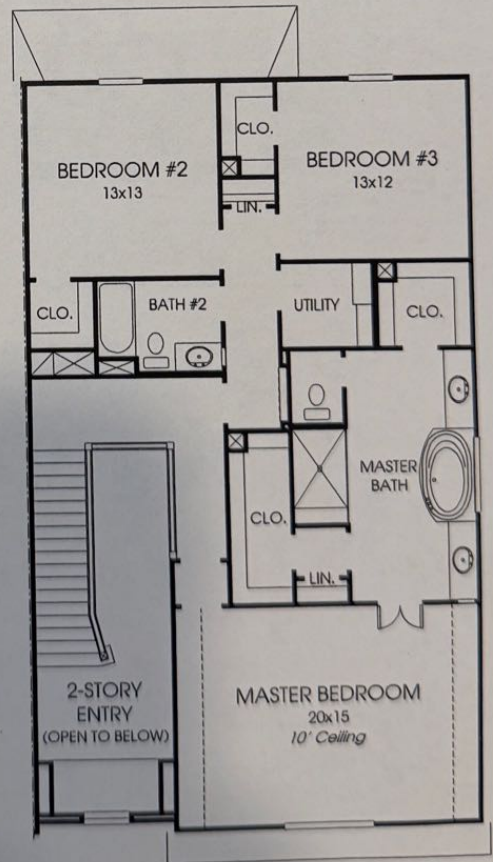

DESIGNS

Design 2235

This home contains approximately 2,235 square feet.*

This floor plan has a 10-foot plate on the first floor.

*See Page 2 for Details and Disclaimers.
© Perry Homes, LLC 2012

10/23/2013
(Woodlands Duplex)