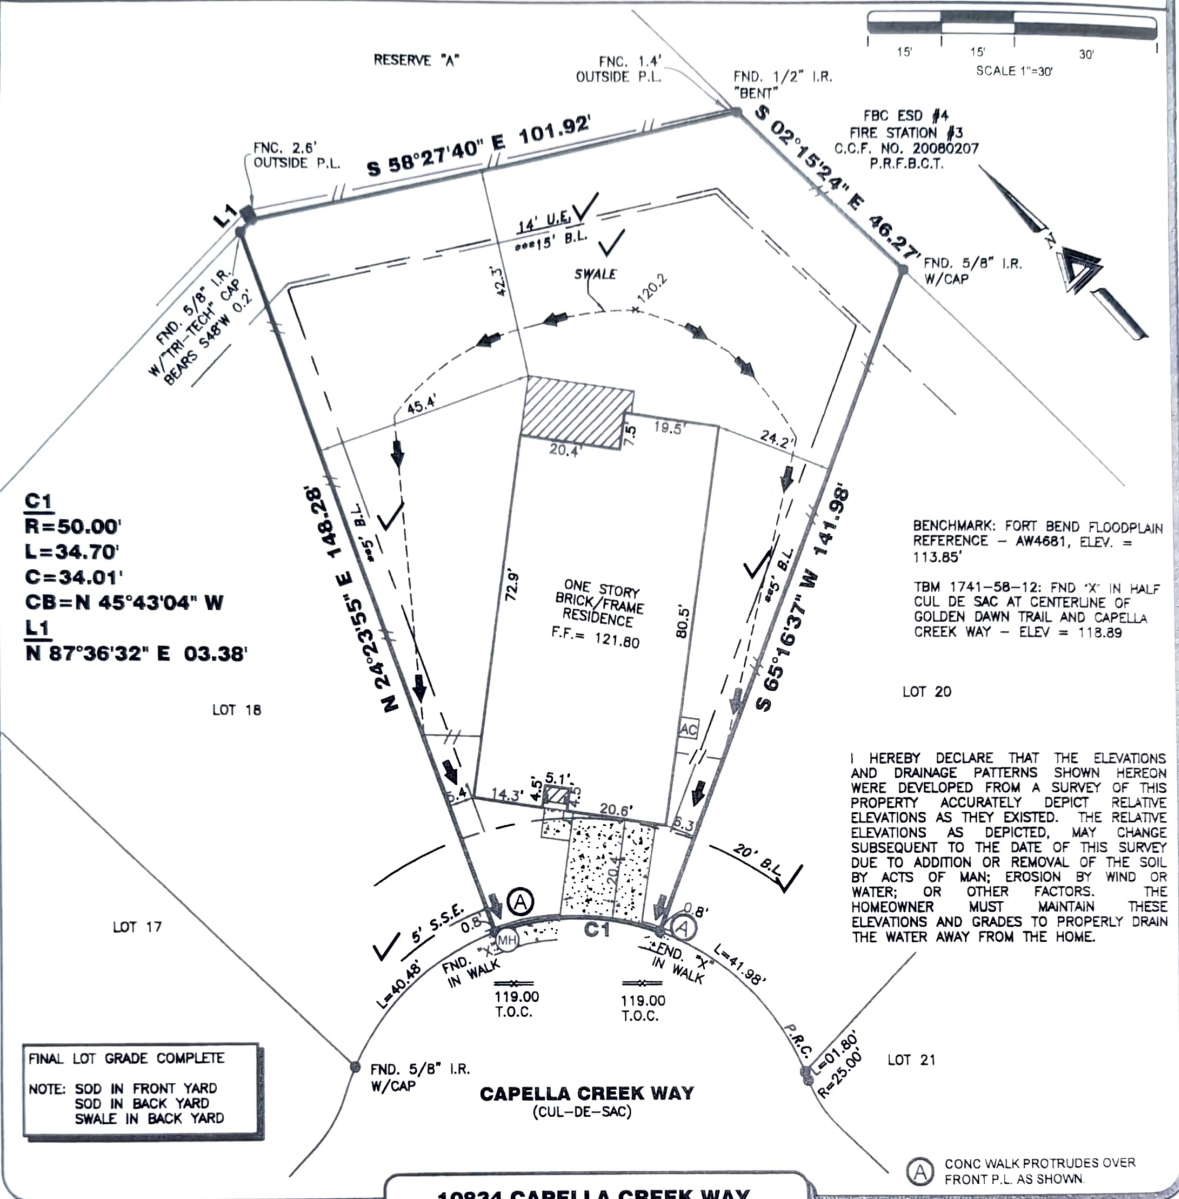

★ CITY ORDINANCES
★★ RESTRICTIVE COVENANTS
★★★ BUILDER GUIDELINES
( ) RECORD INFORMATION

CONCRETE COVERED SOD BRICK A/C PAD

LEGEND
FND. = FOUND
FNC = FENCE
P.U.E. = PUBLIC UTILITY ESMT
P.A.E. = PERMANENT ACCESS ESMT
W.S.E. = WATER SEWER EASEMENT

M.U.E. = MUNICIPAL UTILITY ESMT
S.S.E. = SANITARY SEWER ESMT
W.L.E. = WATERLINE EASEMENT
S.T.M.S.E. = STORM SEWER EASEMENT
R.O.W. = RIGHT-OF-WAY
(MH) MANHOLE
(W) WATER METER

IRON FENCE
WIRE FENCE
WOOD FENCE
CHAIN LINK FENCE
BUILDING LINE (B.L.)
EASEMENT LINE
AERIAL EASEMENT (A.E.)

C1
R=50.00'
L=34.70'
C=34.01'
CB=N 45°43'04" W
L1
N 87°36'32" E 03.38'

I HEREBY DECLARE THAT THE ELEVATIONS AND DRAINAGE PATTERNS SHOWN HEREON WERE DEVELOPED FROM A SURVEY OF THIS PROPERTY ACCURATELY DEPICT RELATIVE ELEVATIONS AS THEY EXISTED. THE RELATIVE ELEVATIONS AS DEPICTED MAY CHANGE SUBSEQUENT TO THE DATE OF THIS SURVEY DUE TO ADDITION OR REMOVAL OF THE SOIL BY ACTS OF MAN; EROSION BY WIND OR WATER; OR OTHER FACTORS. THE HOMEOWNER MUST MAINTAIN THESE ELEVATIONS AND GRADES TO PROPERLY DRAIN THE WATER AWAY FROM THE HOME.

FINAL LOT GRADE COMPLETE
NOTE: SOD IN FRONT YARD
SOD IN BACK YARD
SWALE IN BACK YARD

PROPERTY INFORMATION

LOT 19 BLOCK 1
SUBDIVISION:
CANDELA SEC 9
RECORDING INFO:
PLAT NO. 20230042, PLAT RECORDS
FORT BEND COUNTY, TEXAS
BORROWER:
RONNIE WAYNE NORMAN JR AND NATALIE DAWN NORMAN
TITLE CO.
EXECUTIVE TITLE CO., LTD.
G.F.# ETC2306932 G.F. DATE: 04-18-24

DRAWING INFORMATION

TRI-TECH JOB NO: Y39401-23
CLIENT JOB NO: N/A
DRAWN BY: SN
BEARING BASE: REFERRED TO PLAT NORTH
FIELD DATE: SEE REVISIONS

FLOOD INFORMATION

F.I.R.M. NO: 48157C PANEL: 0115L
REVISED DATE: 04-02-14 ZONE: "X"

NOTES: