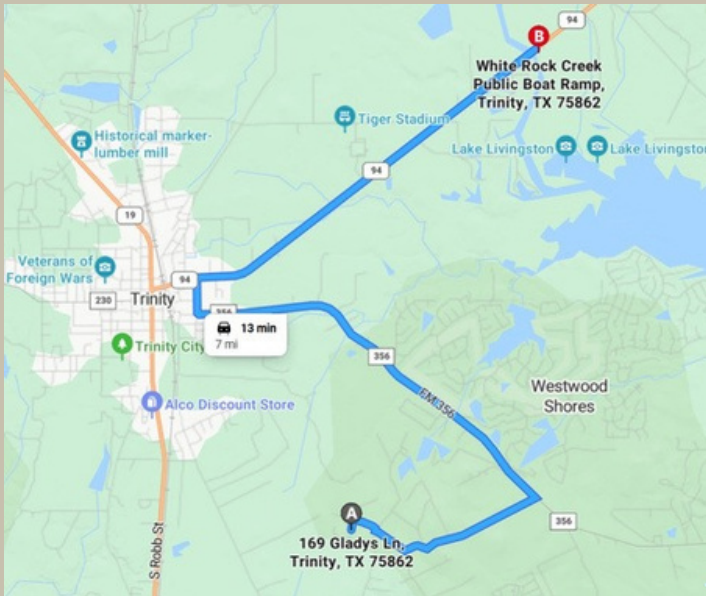

# Area Amenities & Proximity

Downtown Trinity - Approximately 10 minutes (Tractor Supply, Brookshire Bros, etc.)

White Rock Creek Public Boat Ramp - Approximately 13 mins

Riverside Public Boat Ramp - Approximately 20 mins