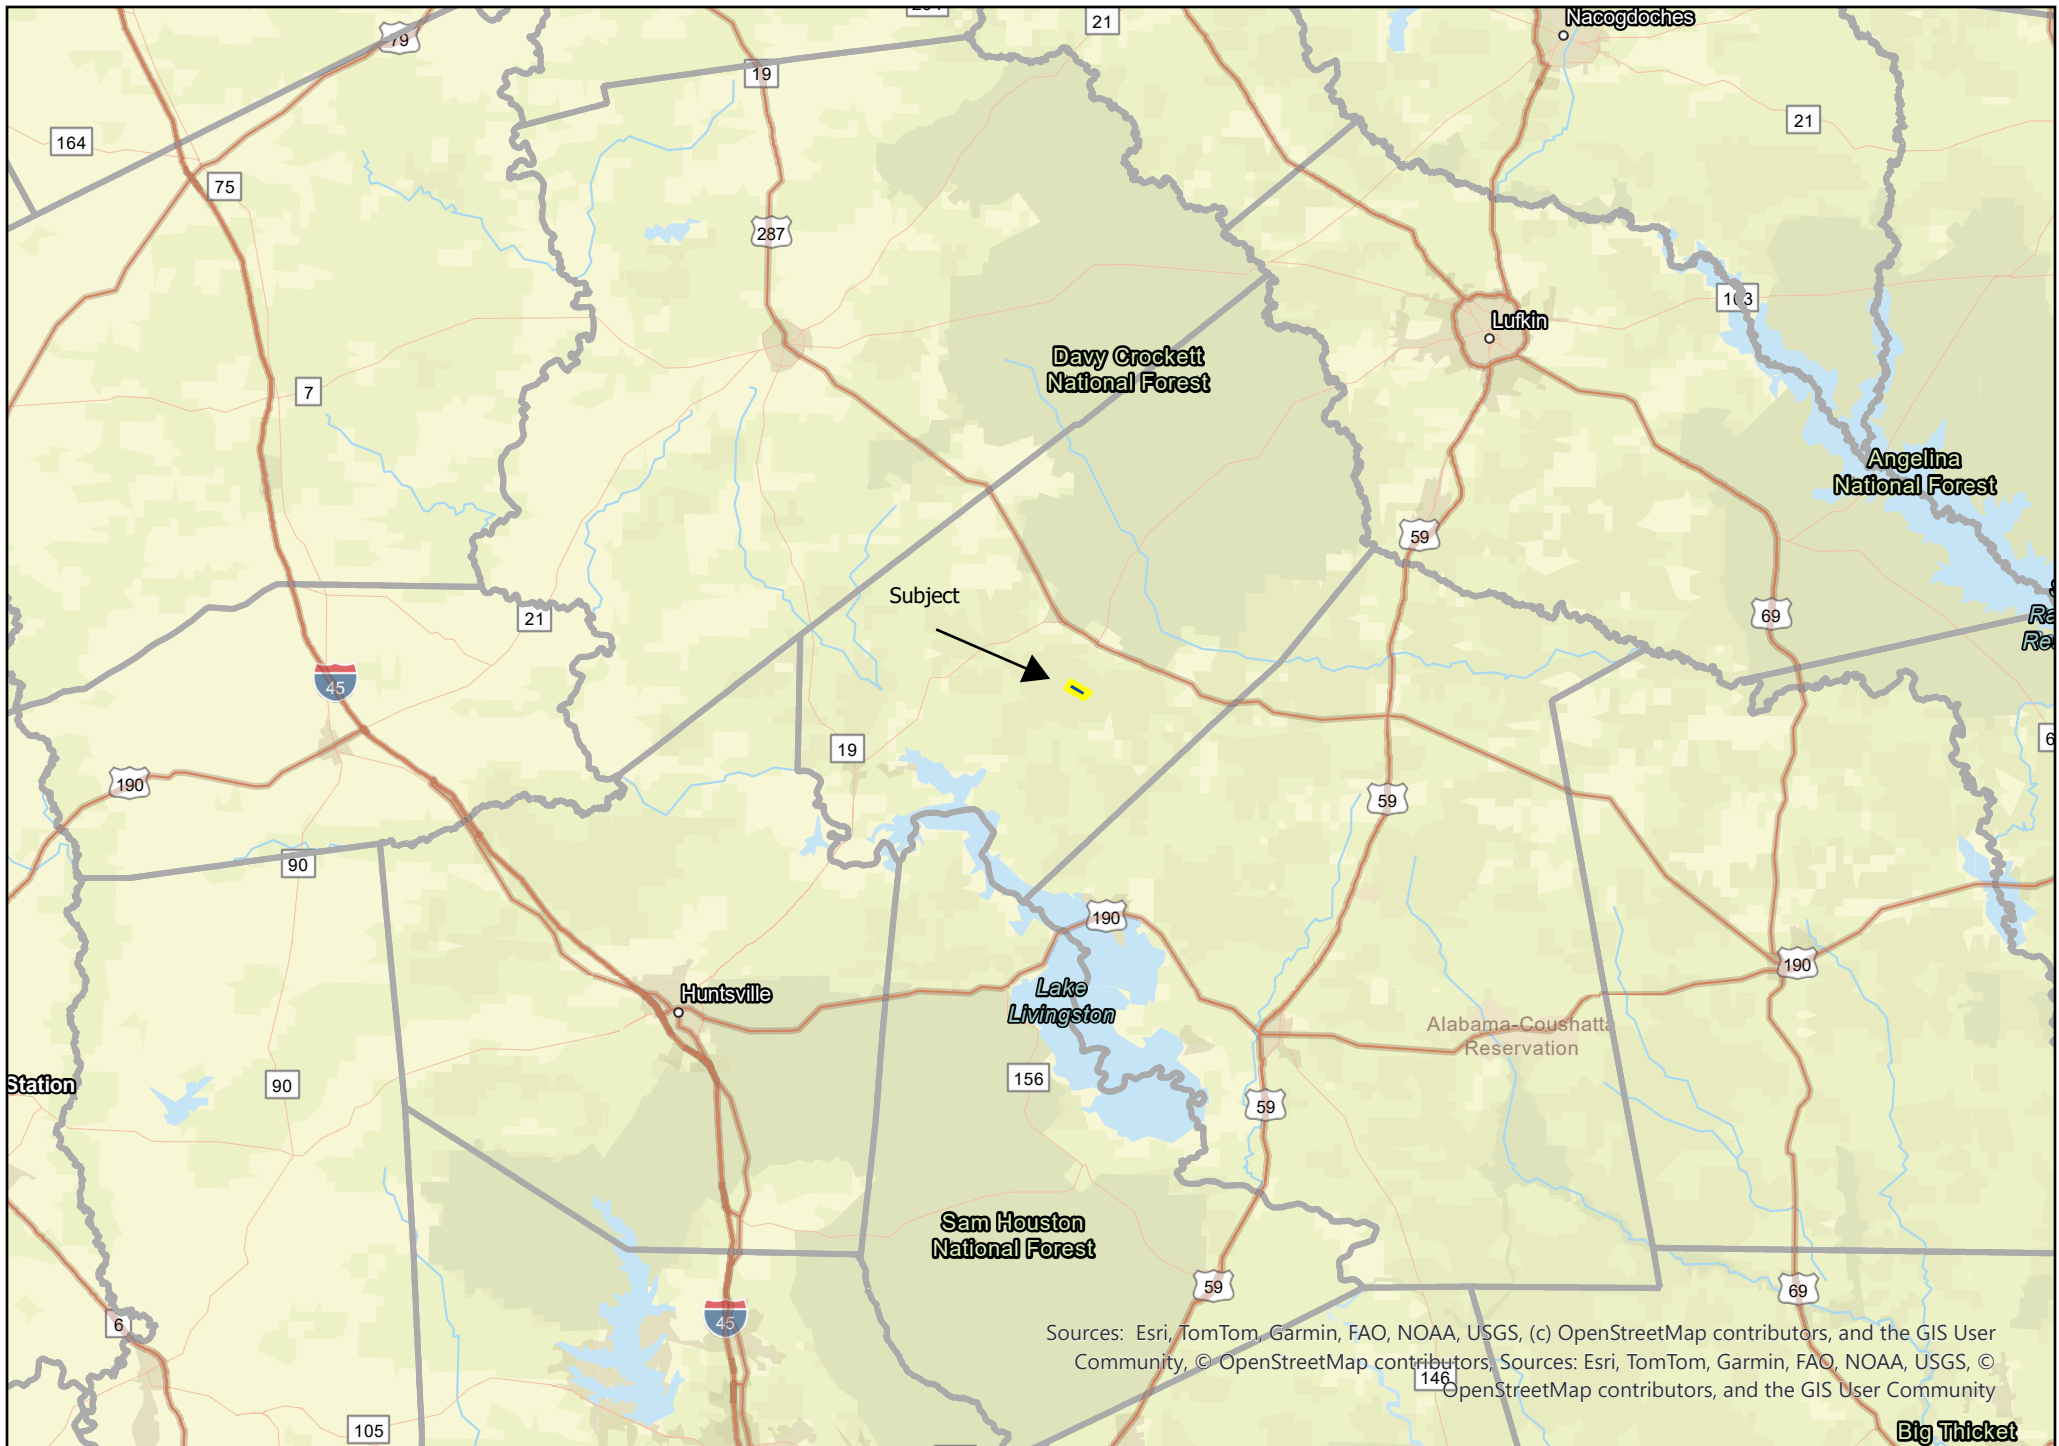

420 Acres | Fountain Road | Trinity County, Texas

For Illustration Purposes Only

Sources: Esri, TomTom, Garmin, FAO, NOAA, USGS, (c) OpenStreetMap contributors, and the GIS User Community, © OpenStreetMap contributors, Sources: Esri, TomTom, Garmin, FAO, NOAA, USGS, © OpenStreetMap contributors, and the GIS User Community

Big Thicket

0 0.020.04 0.09 Miles

420 Acres | Fountain Road | Trinity County, Texas

For Illustration Purposes Only