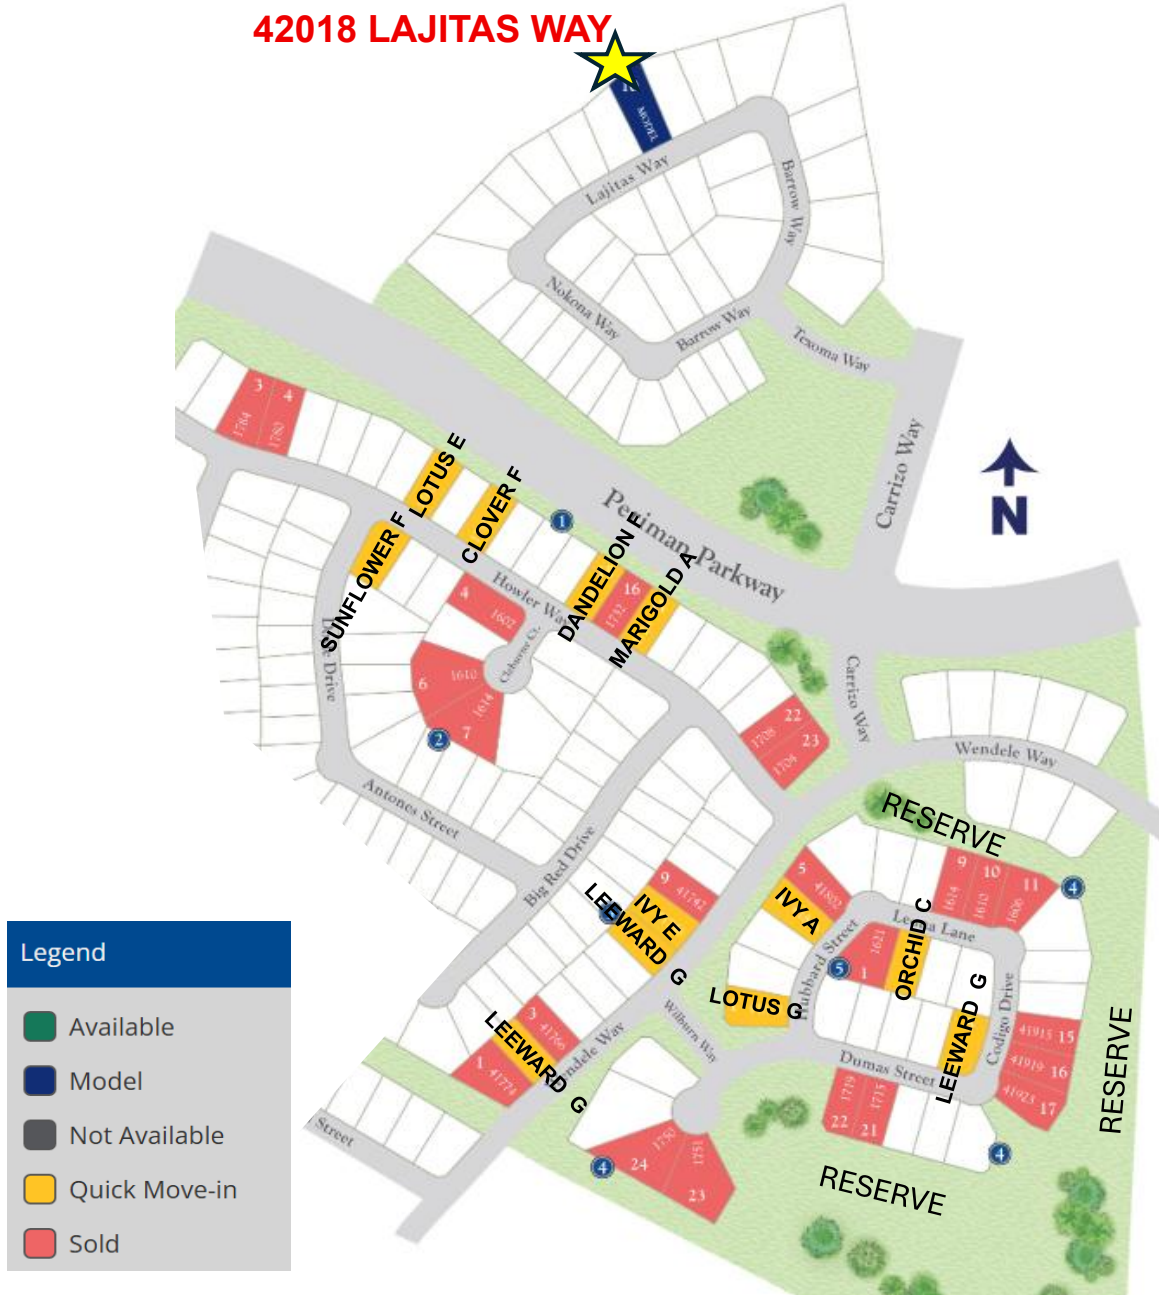

# COLTON® - Parkview Collection

**MODEL:  
42018 LAJITAS WAY**

**Beverly Bradley, Sr. Sales Consultant** ◆◆◆◆

David Weekley Homes – COLTON 65’

[bbradley@dwhomes.com](mailto:bbradley@dwhomes.com)