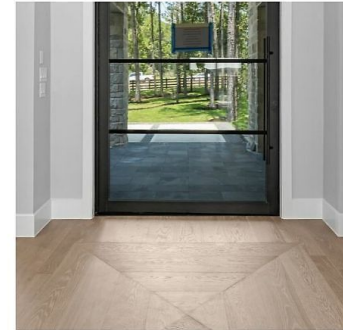

PAGE ONE

FIREPLACE SURROUND
CAST FIREPLACES/ ANASTACIA I
SMOOTH FINISH, FS HEARTH

FIREPLACE SURROUND COLOR
SW 7646 FIRST STAR

OVERALL WOOD FLOORS
LM FLOORING SERENE PASS, PRAIRIE

ENTRY FLOORING DETAIL
SAME AS TEXAS TRACE ENTRY