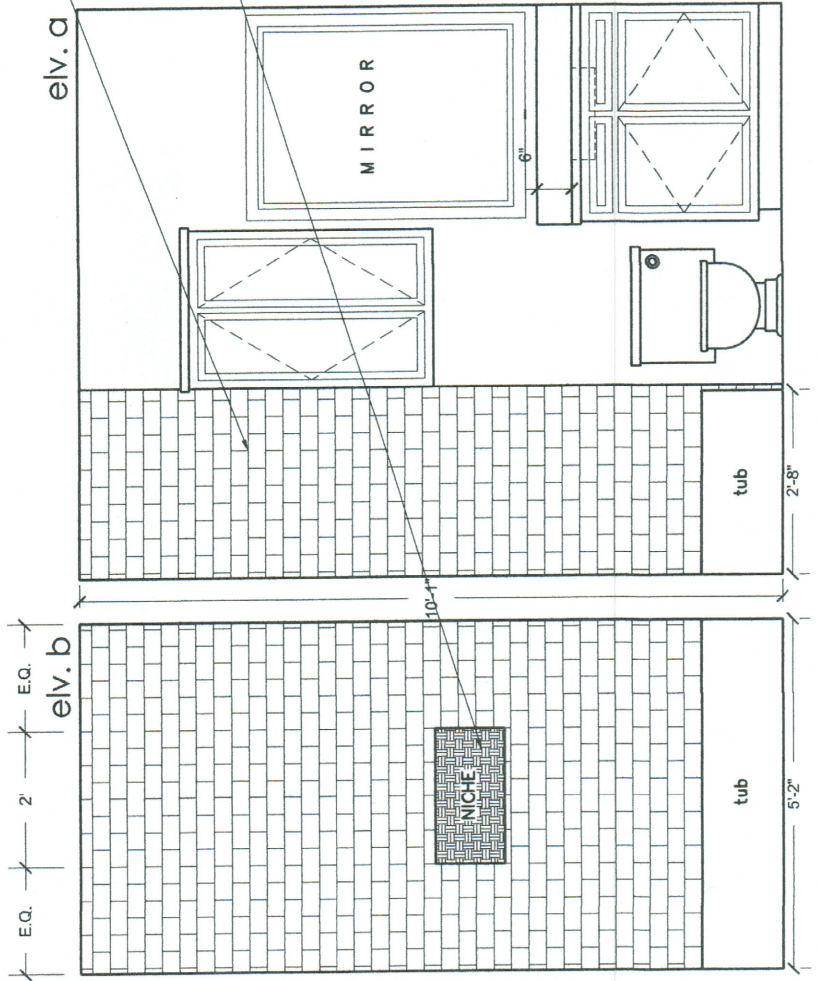

NICHE THROUGHOUT:
basketweave mosaic

PLEASE NOTE:
Actual size of framed niche
may vary in size.

1301 PEDEN

BATH 3

floor plan, elev. a & b
 scale: 3/8"=1'-0"

FLOOR FIELD TILE:
 18x18 Bianco Gioia
 Pattern: Diamond
 Tile Source: MSI Stone
 Grout Color: Custom #115
 Grout Joint: 1/8"