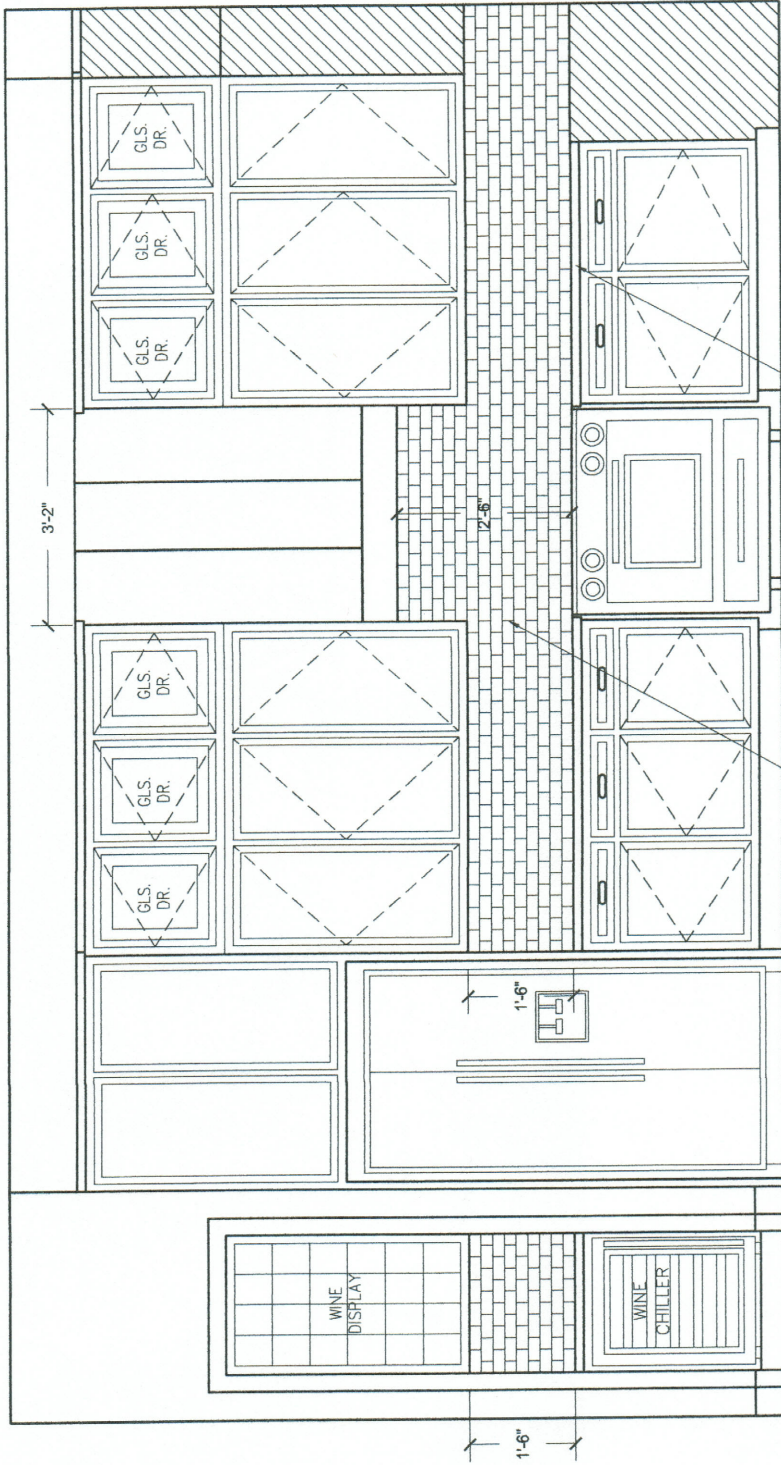

CONTRACTOR TILE PACKET

1301 PEDEN

1301 PEDEN
POWDER ROOM
 floor plan + elevation a
 scale: 3/8"=1'-0"

COUNTERTOP & BACKSPLASH:
 2CM New Carrara Quartz
 Edge: 1-1/2" Laminated, Flat
 Backsplash: 6" H of Slab
 Slab Source: Arizona Tile

*TILE TO RANGE HOOD, DO NOT
 CONTINUE UP WALLS

1301 PEDEN KITCHEN/WINE BAR

elevation a

scale: 3/8"=1'-0"

FRONT ELEVATION

SURROUND & HEARTH:
Framework 2x4 Marble Polished
Pattern: Offset Runningbond
Tile Source: MSI Stone
Grout Color: Custom #115
Grout Joint: Mesh

**1301 PEDEN
FIREPLACE**

floor plan + elevations
scale: 1/2"=1'-0"

FLOOR PLAN

COUNTERTOP & BACKSPLASH:
 2CM New Carrara Quartz
 Edge: 1-1/2" Laminated, Flat
 Slab Source: Arizona Tile

FIELD TILE:
 20x20 Trovata Diary
 Pattern: Straight
 Tile Source: Emser Tile
 Grout Color: Custom #115
 Grout Joint: 1/16"