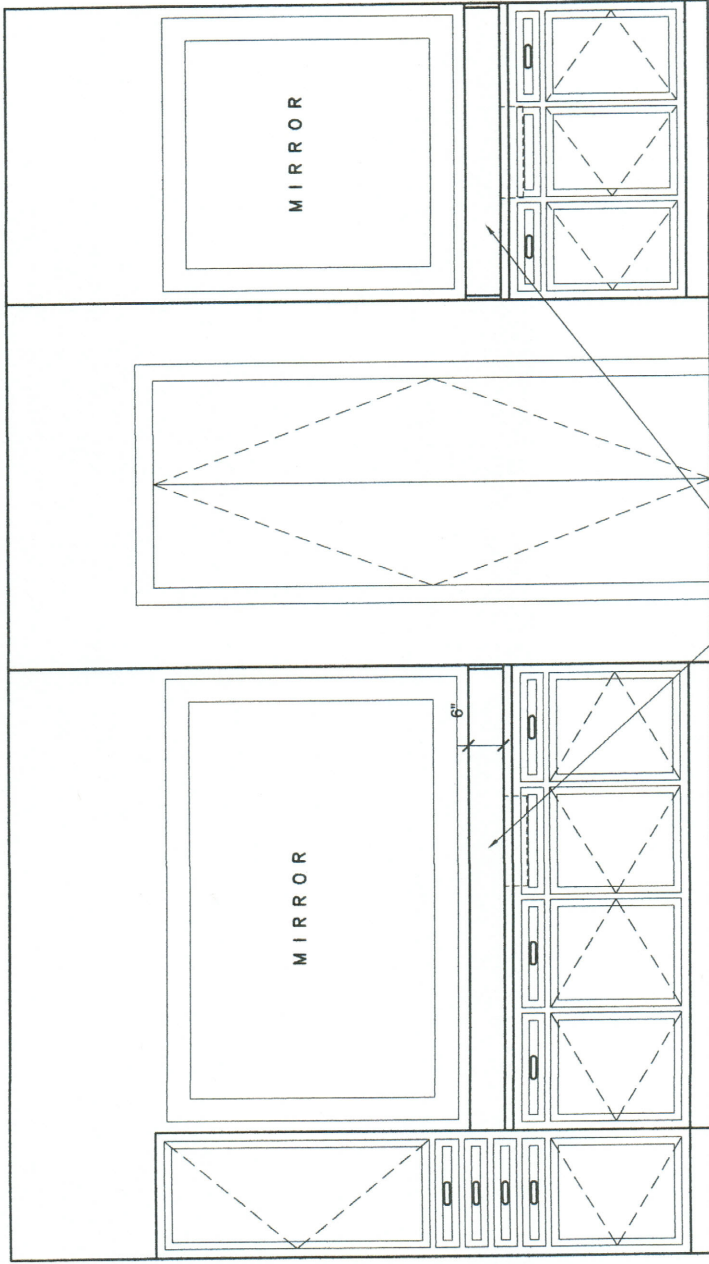

COUNTERTOP/BACKSPLASH:
2CM New Carrara Quartz
Edge: 1-1/2" Laminated, Flat
Backsplash: 6" H of Slab
Slab Source: Arizona Tile

1301 PEDEN
MASTER BATH

elevation b
scale: 3/8"=1'-0"