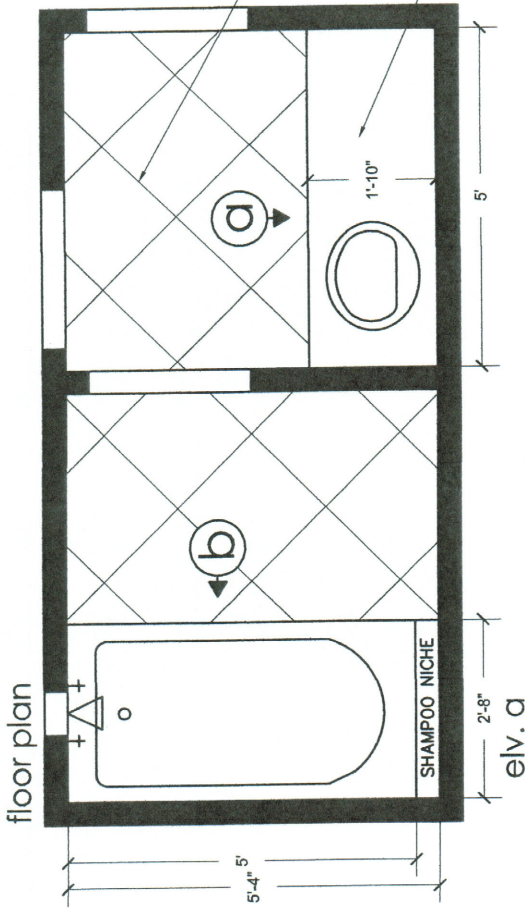

1301 PEDEN

BATH 3

floor plan, elev. a & b
scale: 3/8"=1'-0"

FLOOR FIELD TILE:
18x18 Bianco Gioia
Pattern: Diamond
Tile Source: MSI Stone
Grout Color: Custom #115
Grout Joint: 1/8"

COUNTERTOP:
2CM New Carrara Quartz
Edge: 1-1/2" Laminated, Flat
Backsplash: 6" H of Slab
Slab Source: Arizona Tile

SHOWER WALL TILE:
3x6 White Glossy
Pattern: Offset Runningbond
Tile Source: MSI Stone
Grout Color: Custom #381
Grout Joint: 1/8"

ACCENT TILE:
24" Wide Vertical Strip of:
Carrara Basketweave
Tile Source: MSI Stone
Grout Color: Custom #115
Grout Joint: Mesh

NICHE TILE DETAILS

NICHE THROUGHOUT: Continue
3x6 subway tile

PLEASE NOTE:
Actual size of framed niche
may vary in size.