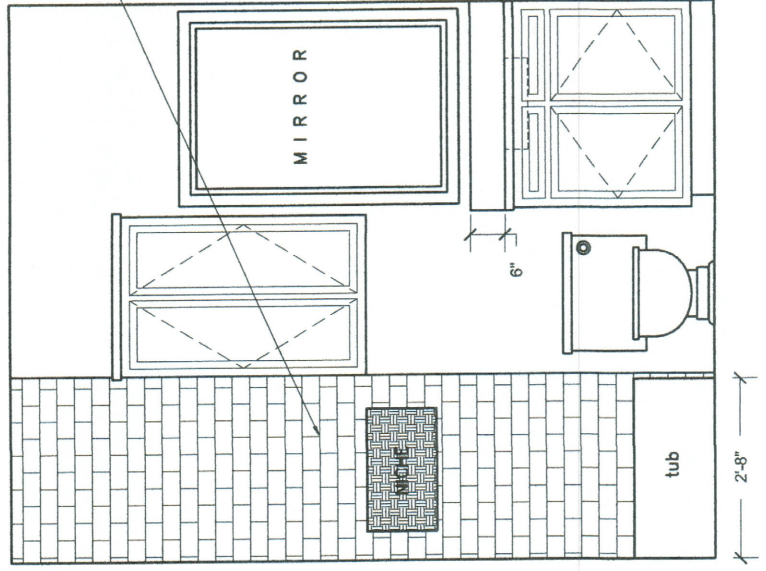

NICHE_TILE_DETAILS

NICHE THROUGHOUT:
basketweave mosaic

PLEASE NOTE:
Actual size of framed niche
may vary in size.

elev. a

elev. b

elv. a

BACKSPLASH:
 Framework 2x4 Marble Polished
 Pattern: Offset Runningbond
 Tile Source: MSI Stone
 Grout Color: Custom #115
 Grout Joint: Mesh

COUNTERTOP:
 2CM New Carrara Quartz
 Edge: 1-1/2" Laminated, Flat
 Slab Source: Arizona Tile

1301 PEDEN GAME ROOM BAR

floor plan & elevation a
 scale: 3/8"=1'-0"