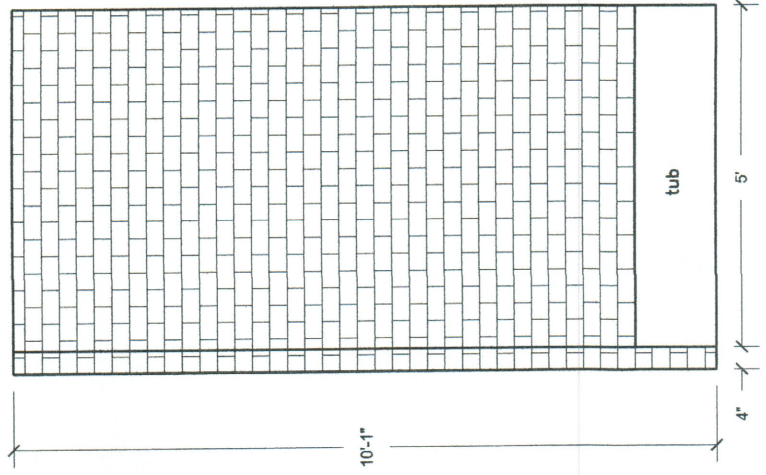

NICHE_TILE_DETAILS

NICHE THROUGHOUT:
basketweave mosaic

PLEASE NOTE:
Actual size of framed niche
may vary in size.

elev. a

elev. b

elv. a

BACKSPLASH:
 Framework 2x4 Marble Polished
 Pattern: Offset Runningbond
 Tile Source: MSI Stone
 Grout Color: Custom #115
 Grout Joint: Mesh

COUNTERTOP:
 2CM New Carrara Quartz
 Edge: 1-1/2" Laminated, Flat
 Slab Source: Arizona Tile

1301 PEDEN GAME ROOM BAR

floor plan & elevation a
 scale: 3/8"=1'-0"