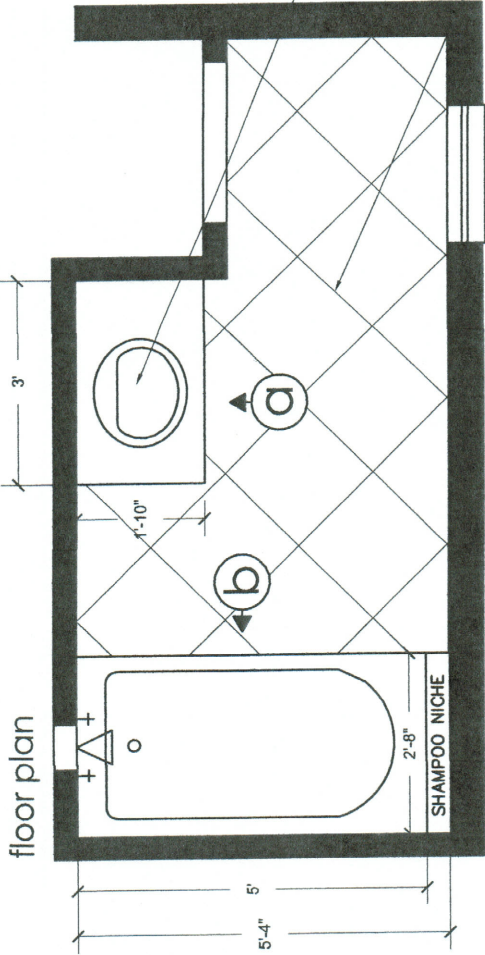

elev. b

1301 PEDEN BATH 4

floor plan, elev. a & b
scale: 3/8"=1'-0"

COUNTERTOP:

2CM New Carrara Quartz
Edge: 1-1/2" Laminated, Flat
Backsplash: 6" H of Slab
Slab Source: Arizona Tile

FLOOR FIELD TILE:

18x18 Bianco Gioia
Pattern: Diamond
Tile Source: MSI Stone
Grout Color: Custom #115
Grout Joint: 1/8"

SHOWER WALL TILE:

3x6 Choice Gray Beveled
Pattern: Offset Runningbond
Tile Source: Emser Tile
Grout Color: Custom #115
Grout Joint: 1/8"

NICHE TILE:

Carrara Basketweave
Tile Source: MSI Stone
Grout Color: Custom #115
Grout Joint: Mesh

NICHE_TILE_DETAILS

NICHE THROUGHOUT:
basketweave mosaic

PLEASE NOTE:
Actual size of framed niche
may vary in size.

elev. a