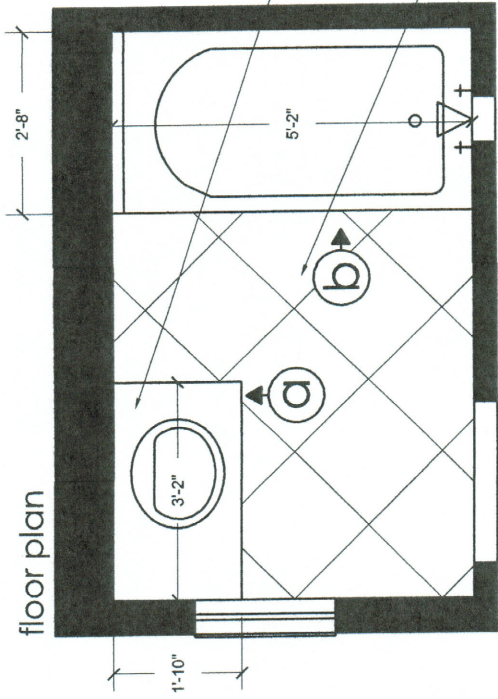

tile wall to ceiling

PLEASE NOTE:
Actual size of framed niche
may vary in size.

COUNTERTOP/BACKSPLASH:
 2CM New Carrara Quartz
 Edge: 1-1/2" Laminated, Flat
 Backsplash: 6" H of Slab
 Slab Source: Arizona Tile

1301 PEDEN
MASTER BATH

elevation b
 scale: 3/8"=1'-0"

1301 PEDEN BATH 2

floor plan, e.v. a & b
scale: 3/8"=1'-0"

COUNTERTOP:

2CM New Carrara Quartz
Edge: 1-1/2" Laminated, Flat
Backsplash: 6" H of Slab
Slab Source: Arizona Tile