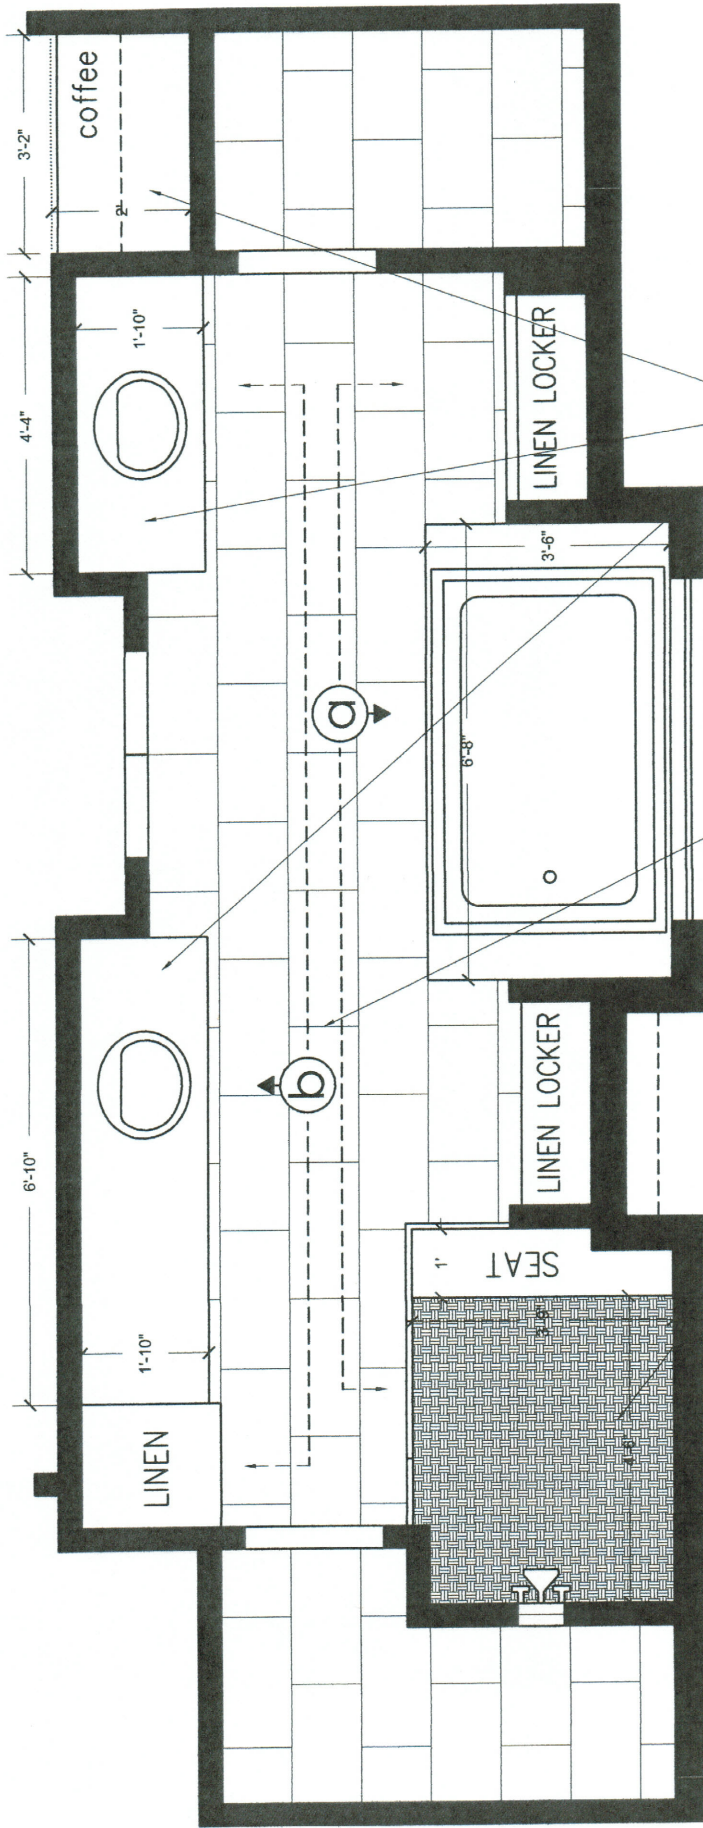

CONTRACTOR TILE PACKET

1301 PEDEN

1301 PEDEN
POWDER ROOM
 floor plan + elevation a
 scale: 3/8"=1'-0"

COUNTERTOP & BACKSPLASH:
 2CM New Carrara Quartz
 Edge: 1-1/2" Laminated, Flat
 Backsplash: 6" H of Slab
 Slab Source: Arizona Tile

**1301 PEDEN
FIREPLACE**

floor plan + elevations
scale: 1/2"=1'-0"

FLOOR PLAN

COUNTERTOP & BACKSPLASH:
 2CM New Carrara Quartz
 Edge: 1-1/2" Laminated, Flat
 Slab Source: Arizona Tile

FIELD TILE:
 20x20 Trovata Diary
 Pattern: Straight
 Tile Source: Emser Tile
 Grout Color: Custom #115
 Grout Joint: 1/16"

1301 PEDEN FIREPLACE

floor plan + elevations
 scale: 1/2"=1'-0"

elevation b

elevation a

**1301 PEDEN
MASTER BATH**

floor plan

scale: 3/8"=1'-0"

COUNTERTOP:
 2CM New Carrara Quartz
 Edge: 1-1/2" Laminated, Flat
 Slab Source: Arizona Tile
 -Install on vanity counters, coffee bar
 counter and shower seat

Backsplash: 6" H of Slab on Vanities &
 Coffee Bar ONLY.

**1301 PEDEN
MASTER BATH**
elevation a
scale: 3/8"=1'-0"

TUB DECK/BACKSPLASH:
DECK: 12x12 Bianco Gioia Honed
BACKSPLASH: 6x12 cuts of
12x12 Bianco Gioia Honed
Tile Source: Emser Tile
Grout Color: Custom #115
Grout Joint: 1/16"