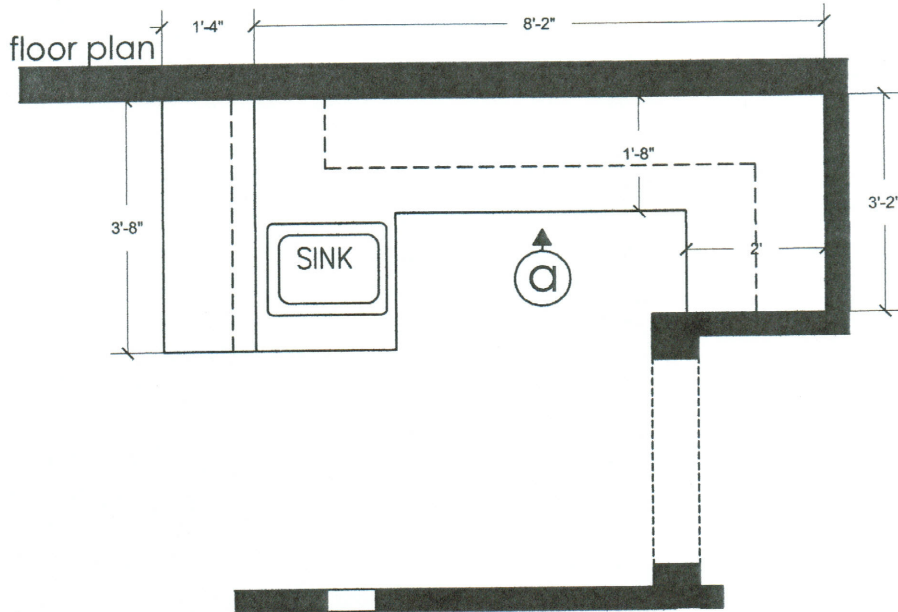

NICHE_TILE_DETAILS

NICHE THROUGHOUT:
basketweave mosaic

PLEASE NOTE:
Actual size of framed niche
may vary in size.

elev. a

elev. b

elv. a

BACKSPLASH:
 Framework 2x4 Marble Polished
 Pattern: Offset Runningbond
 Tile Source: MSI Stone
 Grout Color: Custom #115
 Grout Joint: Mesh

COUNTERTOP:
 2CM New Carrara Quartz
 Edge: 1-1/2" Laminated, Flat
 Slab Source: Arizona Tile

1301 PEDEN GAME ROOM BAR

floor plan & elevation a
 scale: 3/8"=1'-0"