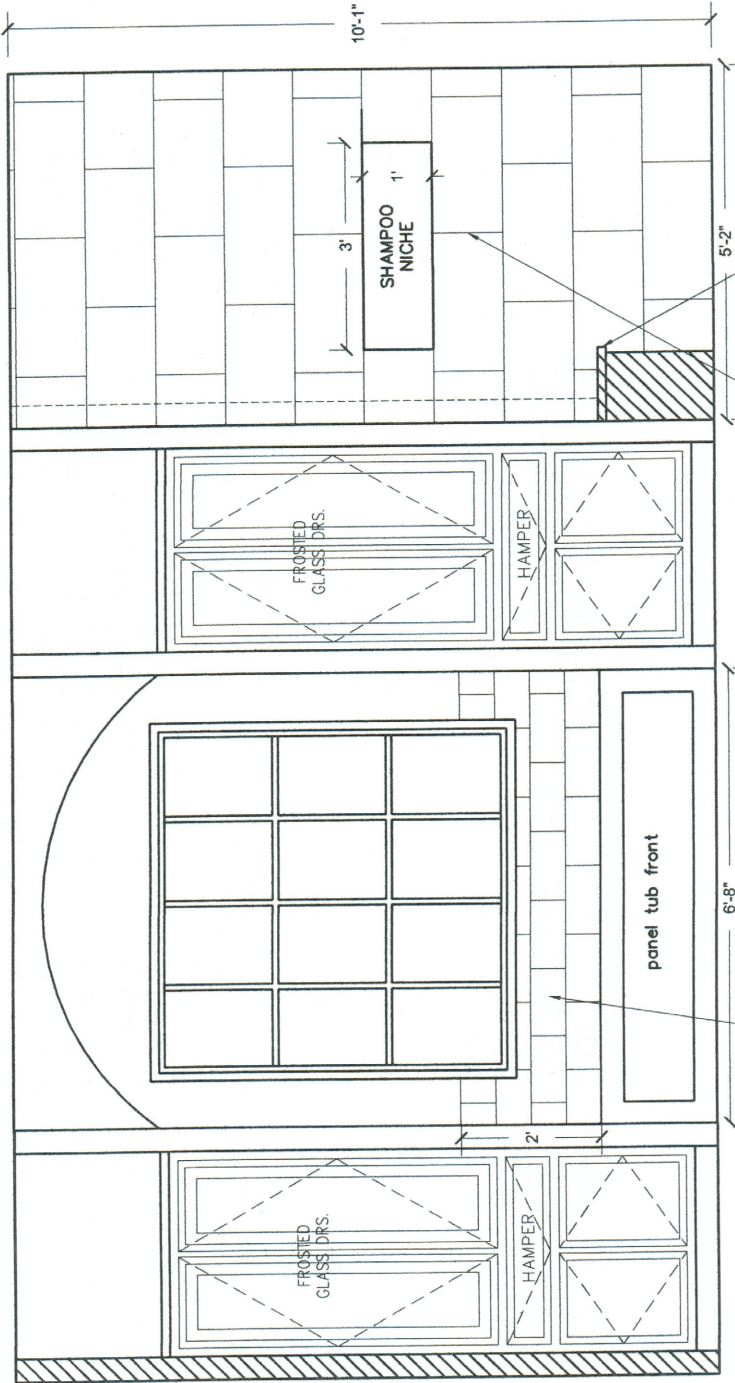

**1301 PEDEN
MASTER BATH**
elevation a
scale: 3/8"=1'-0"

TUB DECK/BACKSPLASH:
DECK: 12x12 Bianco Gioia Honed
BACKSPLASH: 6x12 cuts of
12x12 Bianco Gioia Honed
Tile Source: Emser Tile
Grout Color: Custom #115
Grout Joint: 1/16"

SHOWER WALL TILE:
12x24 Bianco Gioia Honed
Pattern: Offset Runningbond
Tile Source: Emser Tile
Grout Color: Custom #115
Grout Joint: 1/16"

SHOWER SEAT:
2CM New Carrara Quartz
Edge: 1-1/2" Laminated, Flat
Slab Source: Arizona Tile
-install on vanity counters, coffee bar
counter and shower seat