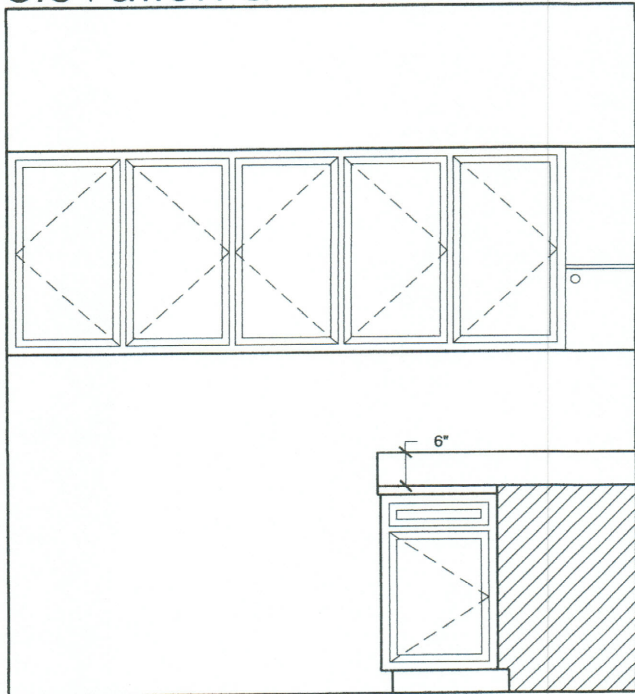

**1301 PEDEN
FIREPLACE**

floor plan + elevations
scale: 1/2"=1'-0"

FLOOR PLAN

COUNTERTOP & BACKSPLASH:
 2CM New Carrara Quartz
 Edge: 1-1/2" Laminated, Flat
 Slab Source: Arizona Tile

FIELD TILE:
 20x20 Trovata Diary
 Pattern: Straight
 Tile Source: Emser Tile
 Grout Color: Custom #115
 Grout Joint: 1/16"

1301 PEDEN FIREPLACE

floor plan + elevations
 scale: 1/2"=1'-0"

elevation b

elevation a

**1301 PEDEN
MASTER BATH**

floor plan

scale: 3/8"=1'-0"

COUNTERTOP:
 2CM New Carrara Quartz
 Edge: 1-1/2" Laminated, Flat
 Slab Source: Arizona Tile
 -Install on vanity counters, coffee bar
 counter and shower seat