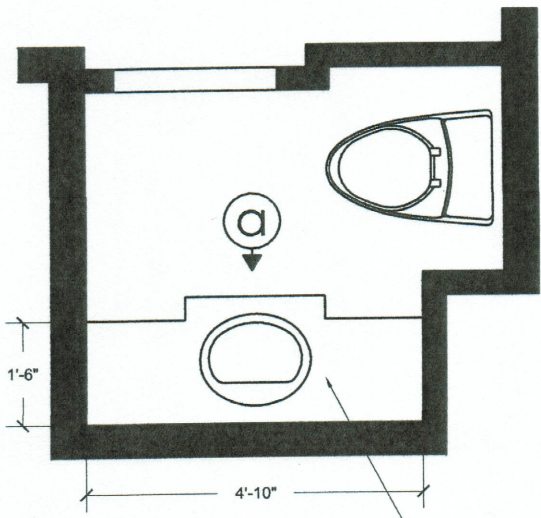

CONTRACTOR TILE PACKET

1301 PEDEN

1301 PEDEN
POWDER ROOM
 floor plan + elevation a
 scale: 3/8"=1'-0"

COUNTERTOP & BACKSPLASH:
 2CM New Carrara Quartz
 Edge: 1-1/2" Laminated, Flat
 Backsplash: 6" H of Slab
 Slab Source: Arizona Tile

*TILE TO RANGE HOOD, DO NOT
 CONTINUE UP WALLS

1301 PEDEN KITCHEN/WINE BAR

elevation a

scale: 3/8"=1'-0"

FRONT ELEVATION

SURROUND & HEARTH:
Framework 2x4 Marble Polished
Pattern: Offset Runningbond
Tile Source: MSI Stone
Grout Color: Custom #115
Grout Joint: Mesh