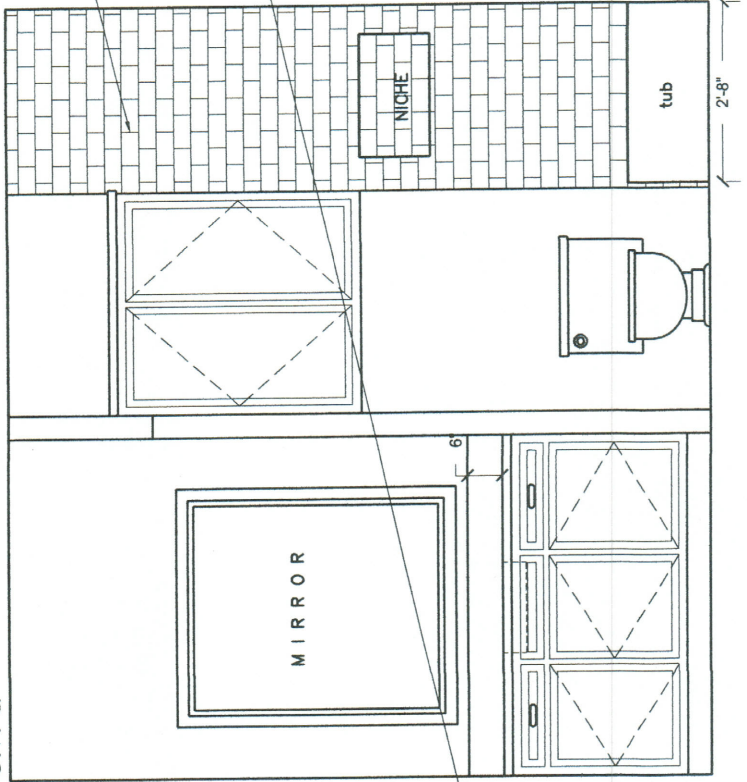

1301 PEDEN

BATH 3

floor plan, elev. a & b
scale: 3/8"=1'-0"

FLOOR FIELD TILE:
18x18 Bianco Gioia
Pattern: Diamond
Tile Source: MSI Stone
Grout Color: Custom #115
Grout Joint: 1/8"

COUNTERTOP:
2CM New Carrara Quartz
Edge: 1-1/2" Laminated, Flat
Backsplash: 6" H of Slab
Slab Source: Arizona Tile

SHOWER WALL TILE:
3x6 White Glossy
Pattern: Offset Runningbond
Tile Source: MSI Stone
Grout Color: Custom #381
Grout Joint: 1/8"

ACCENT TILE:
24" Wide Vertical Strip of:
Carrara Basketweave
Tile Source: MSI Stone
Grout Color: Custom #115
Grout Joint: Mesh

NICHE TILE DETAILS

NICHE THROUGHOUT: Continue
3x6 subway tile

PLEASE NOTE:
Actual size of framed niche
may vary in size.