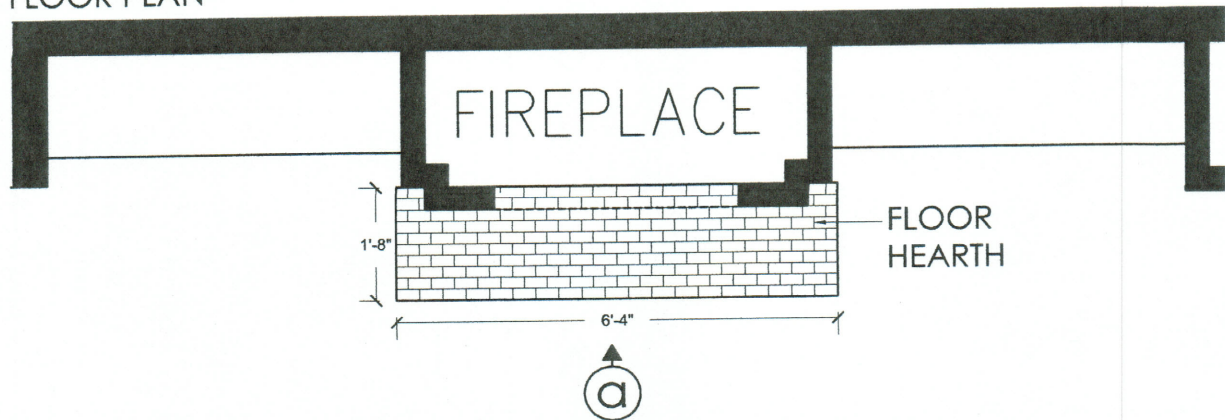

*TILE TO RANGE HOOD, DO NOT
 CONTINUE UP WALLS

1301 PEDEN KITCHEN/WINE BAR

elevation a

scale: 3/8"=1'-0"

FRONT ELEVATION

SURROUND & HEARTH:
Framework 2x4 Marble Polished
Pattern: Offset Runningbond
Tile Source: MSI Stone
Grout Color: Custom #115
Grout Joint: Mesh

**1301 PEDEN
FIREPLACE**

floor plan + elevations
scale: 1/2"=1'-0"

FLOOR PLAN

COUNTERTOP & BACKSPLASH:
 2CM New Carrara Quartz
 Edge: 1-1/2" Laminated, Flat
 Slab Source: Arizona Tile

FIELD TILE:
 20x20 Trovata Diary
 Pattern: Straight
 Tile Source: Emser Tile
 Grout Color: Custom #115
 Grout Joint: 1/16"