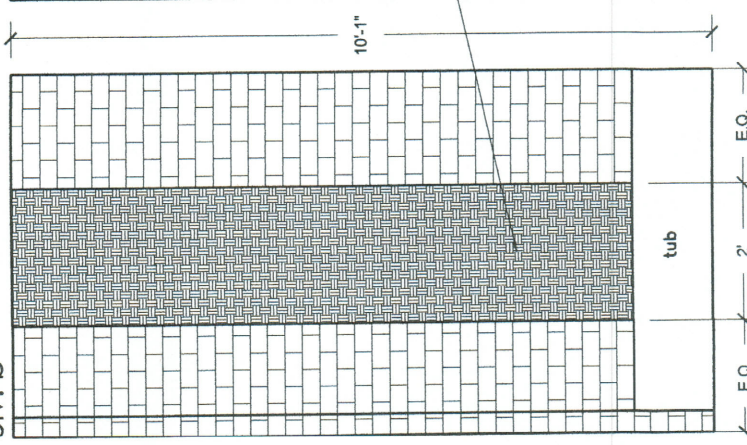

1301 PEDEN

BATH 3

floor plan, elev. a & b
scale: 3/8"=1'-0"

FLOOR FIELD TILE:
18x18 Bianco Gioia
Pattern: Diamond
Tile Source: MSI Stone
Grout Color: Custom #115
Grout Joint: 1/8"

COUNTERTOP:
2CM New Carrara Quartz
Edge: 1-1/2" Laminated, Flat
Backsplash: 6" H of Slab
Slab Source: Arizona Tile

SHOWER WALL TILE:
3x6 White Glossy
Pattern: Offset Runningbond
Tile Source: MSI Stone
Grout Color: Custom #381
Grout Joint: 1/8"

ACCENT TILE:
24" Wide Vertical Strip of:
Carrara Basketweave
Tile Source: MSI Stone
Grout Color: Custom #115
Grout Joint: Mesh

NICHE TILE DETAILS

NICHE THROUGHOUT: Continue
3x6 subway tile

PLEASE NOTE:
Actual size of framed niche
may vary in size.