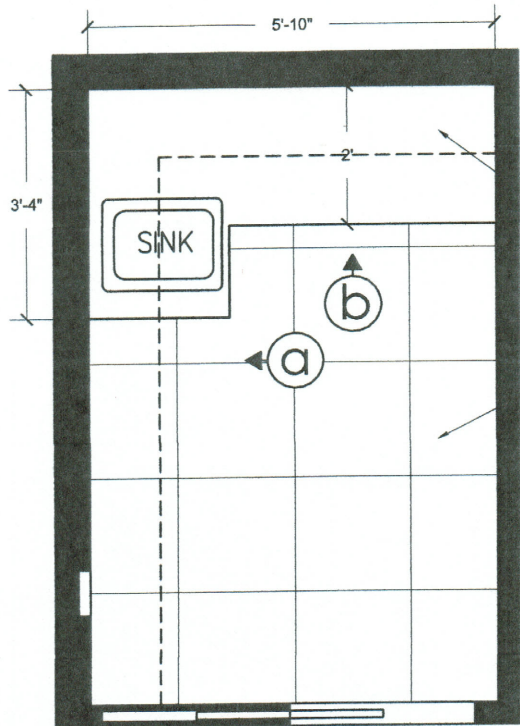

*TILE TO RANGE HOOD, DO NOT
 CONTINUE UP WALLS

1301 PEDEN KITCHEN/WINE BAR

elevation a

scale: 3/8"=1'-0"

FRONT ELEVATION

SURROUND & HEARTH:
Framework 2x4 Marble Polished
Pattern: Offset Runningbond
Tile Source: MSI Stone
Grout Color: Custom #115
Grout Joint: Mesh

**1301 PEDEN
FIREPLACE**

floor plan + elevations
scale: 1/2"=1'-0"

FLOOR PLAN

COUNTERTOP & BACKSPLASH:
 2CM New Carrara Quartz
 Edge: 1-1/2" Laminated, Flat
 Slab Source: Arizona Tile

FIELD TILE:
 20x20 Trovata Diary
 Pattern: Straight
 Tile Source: Emser Tile
 Grout Color: Custom #115
 Grout Joint: 1/16"