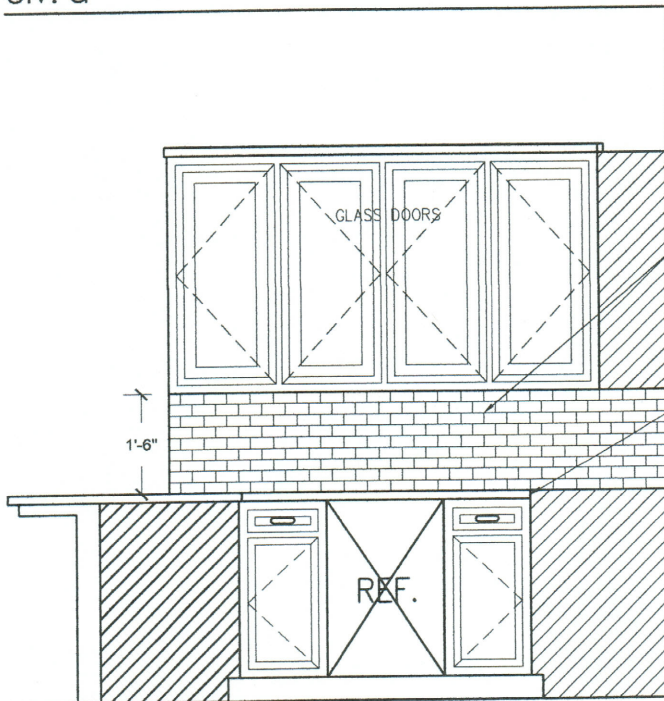

NICHE_TILE_DETAILS

NICHE THROUGHOUT:
basketweave mosaic

PLEASE NOTE:
Actual size of framed niche
may vary in size.

elev. a

elev. b

elv. a

BACKSPLASH:
 Framework 2x4 Marble Polished
 Pattern: Offset Runningbond
 Tile Source: MSI Stone
 Grout Color: Custom #115
 Grout Joint: Mesh