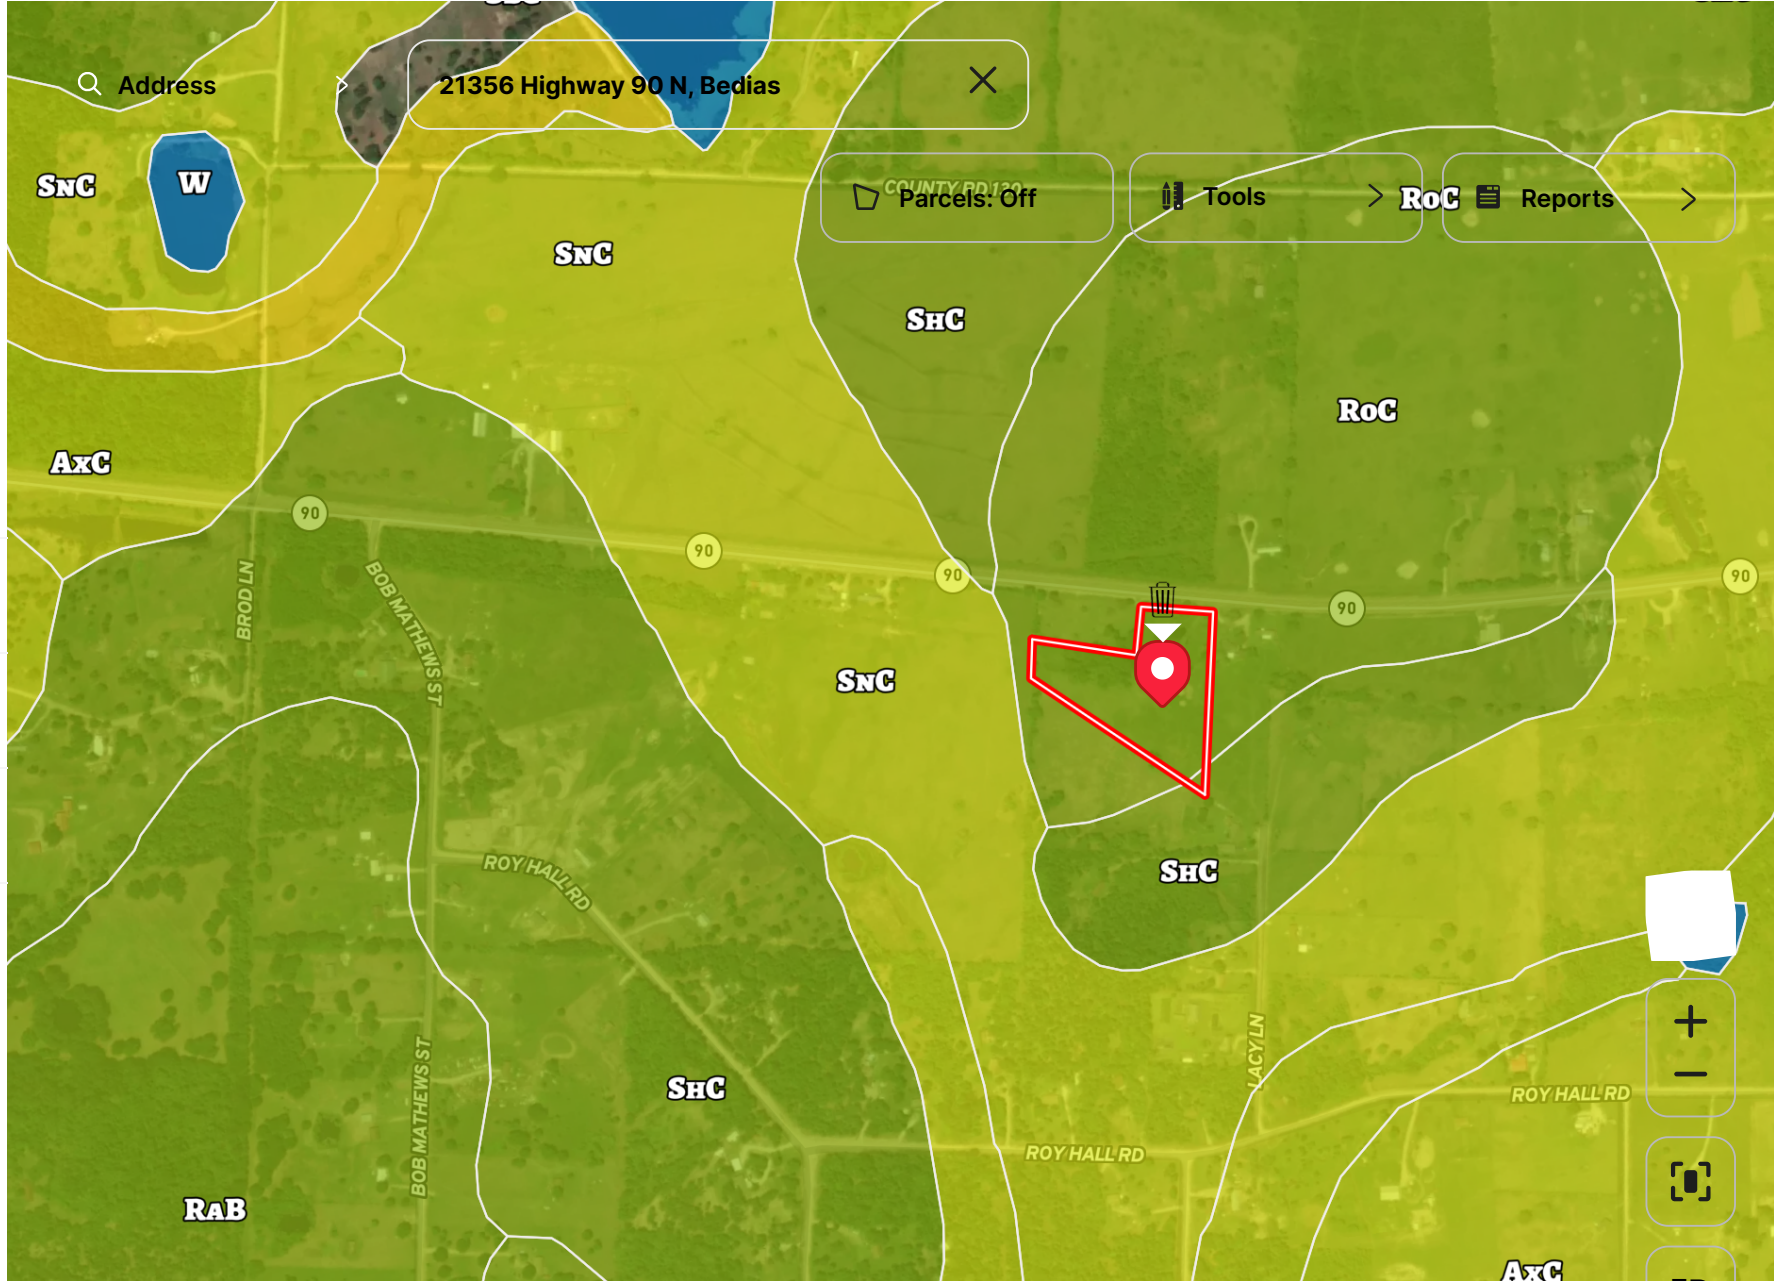

My Maps

id.

Address

21356 Highway 90 N, Beldias

Parcels: Off

Tools

RoC

Reports

1

3D

30.769, -95.9497

?