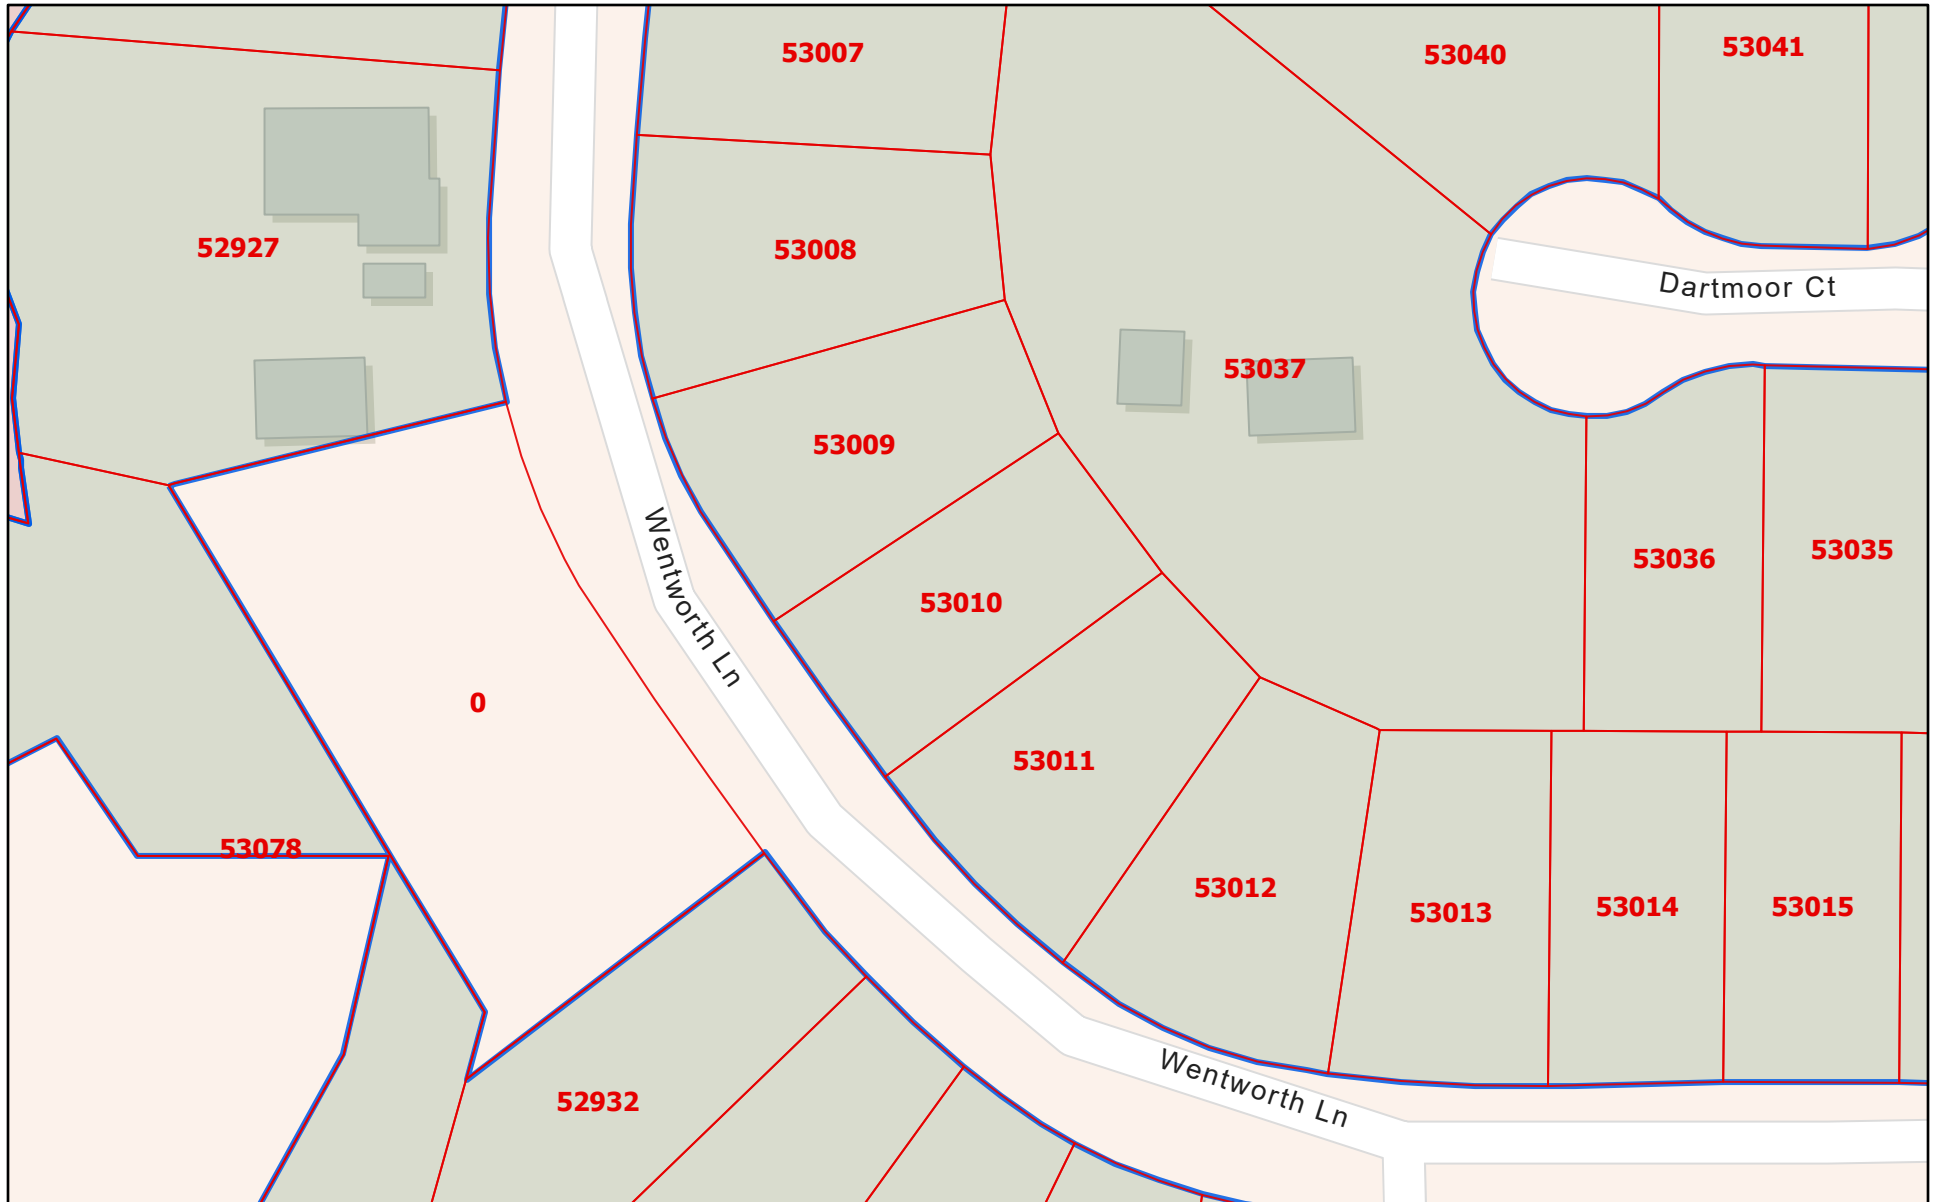

# San Jacinto CAD Web Map

5/4/2026, 9:23:09 AM

## Subdivisions by Name

- Parcels
- Abstracts
- Subdivisions
- Cape Royale - Common Reserves
- Cape Royale - Kings Ridge #2

Sources: Esri, TomTom, Garmin, FAO, NOAA, USGS, © OpenStreetMap contributors, and the GIS User Community

San Jacinto County Appraisal District, BIS Consulting -

Disclaimer: This product is for informational purposes only and has not been prepared for or be suitable for legal, engineering, or surveying purposes. It does not represent an on-the-ground survey and represents only the approximate relative location of boundaries.