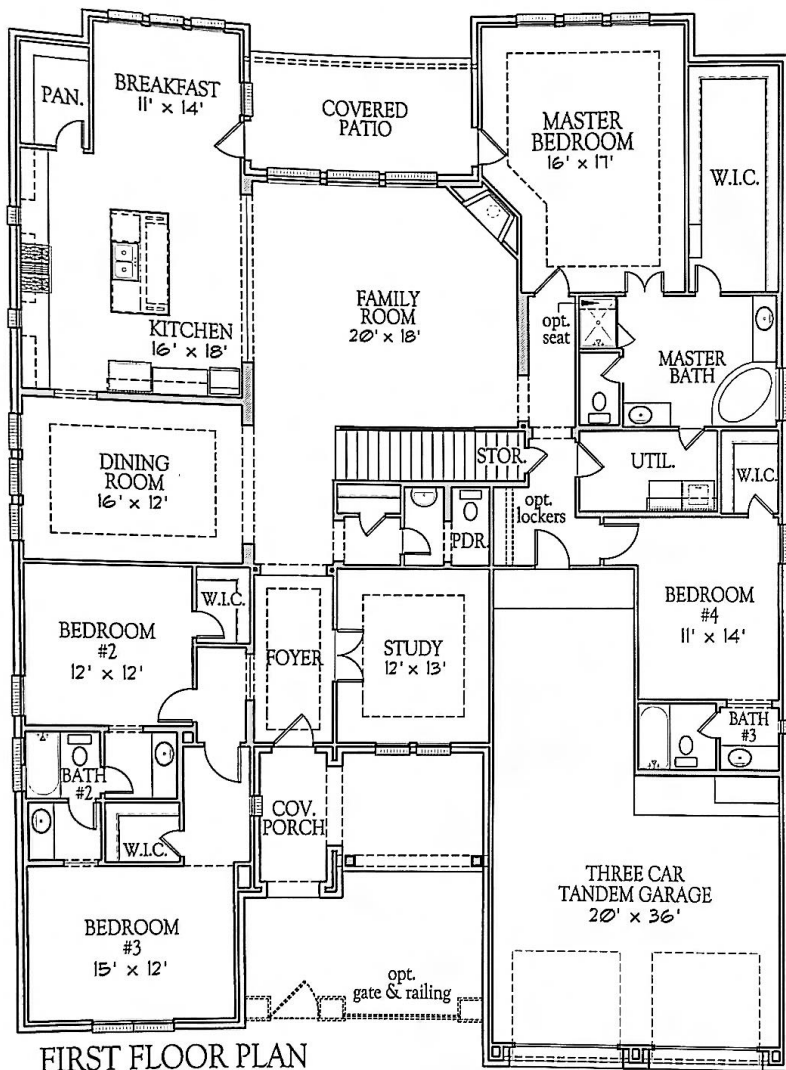

**Floor Plan with all the options in 20419 Salida Creek Cir, Cypress TX 77433**

FIRST FLOOR PLAN

SECOND FLOOR PLAN

OPTIONAL MEDIA ROOM

OPTIONAL MASTER BATH

Plans, elevations and available options are subject to change without notice. Elevation selection may affect windows, porches and architectural features. Room dimensions and square footages are approximate, and may change with selected options and/or elevations. Floor plans & elevations may show upgraded features, such as stone. See sales counselor for details. 7-03-12