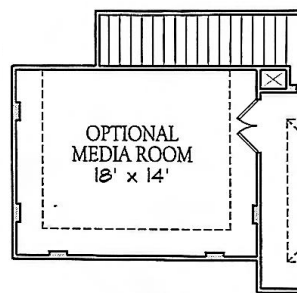

**Floor Plan with all the options in 20419 Salida Creek Cir, Cypress TX 77433**

FIRST FLOOR PLAN

SECOND FLOOR PLAN

OPTIONAL MEDIA ROOM

OPTIONAL MASTER BATH

Plans, elevations and available options are subject to change without notice. Elevation selection may affect windows, porches and architectural features. Room dimensions and square footages are approximate, and may change with selected options and/or elevations. Floor plans & elevations may show upgraded features, such as stone. See sales counselor for details. 7-03-12