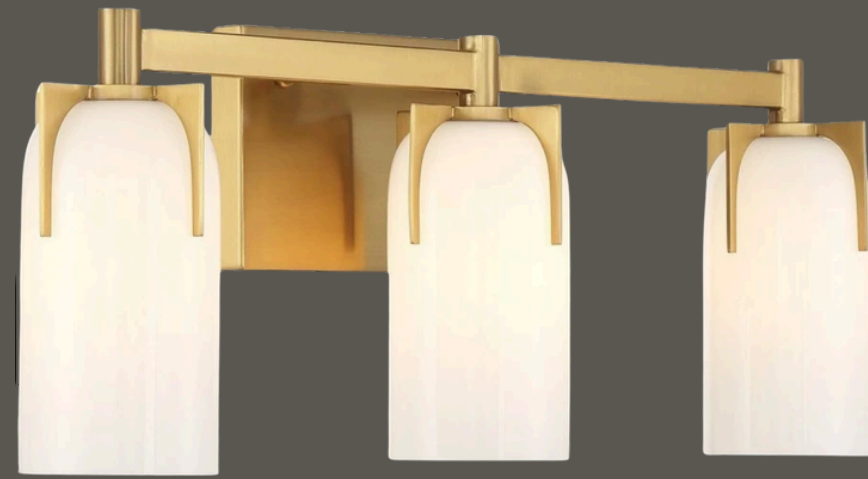

Shower wall

Paint Color  
Pure White Walls  
+ Ceiling Trim