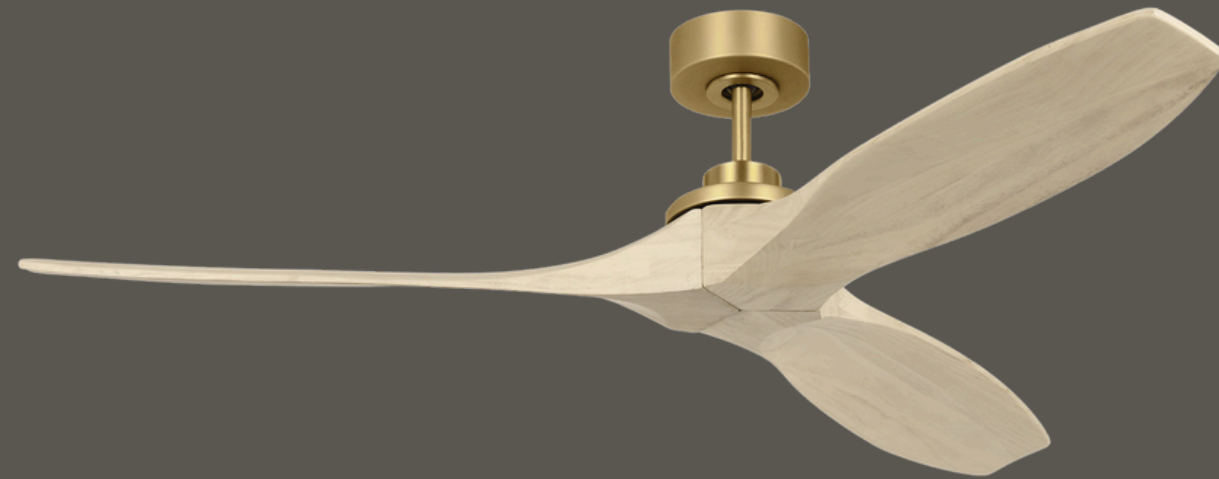

Game Room & Primary Bedroom
60" Ceiling Fan