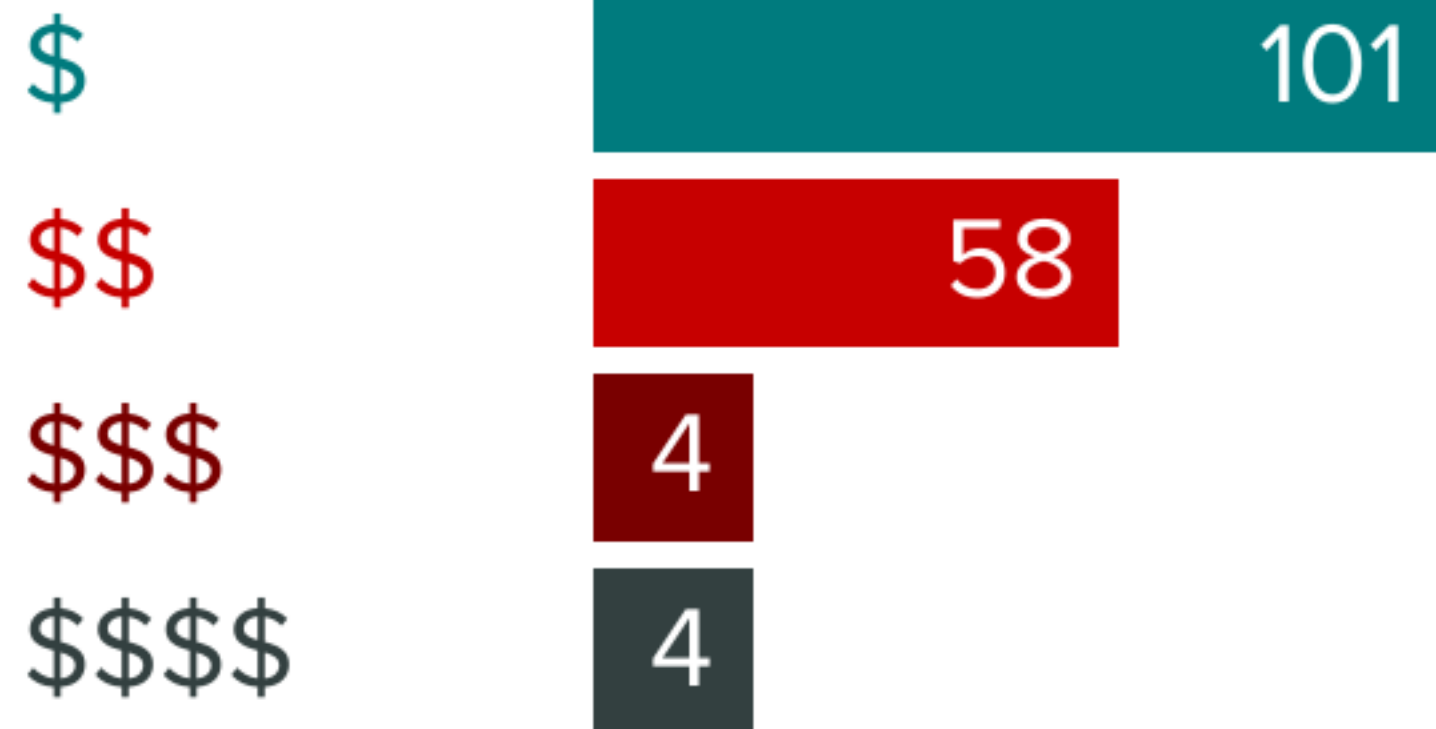

This home is located near **159** moderately priced restaurants and has an **above average** variety of cuisines.

174

WITHIN 5 MILES

GOOD EATS BY CATEGORY

AMERICAN	38
FAST FOOD	29
ASIAN	27
INTERNATIONAL	12
CHINESE	11
MEXICAN	11
BARBECUE	10
SEAFOOD	9
DELIS	6
OTHER	12