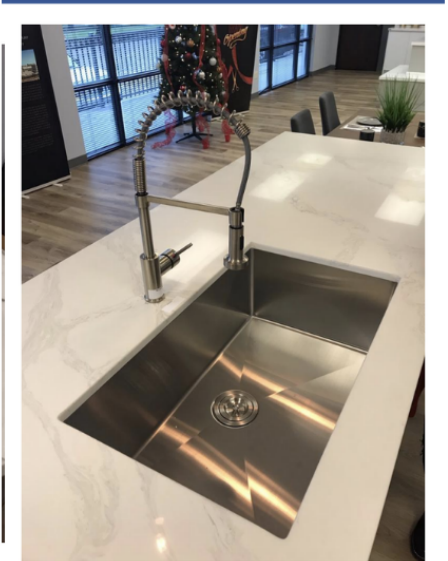

Finish Package

Visual finish selection package prepared for marketing use.
Images shown correspond to the exact approved finish set.
All hardware throughout the home is matte black.

Kitchen composition

Cabinet palette

Countertop

Backsplash

Main area flooring

Upper cabinetry in white, lower cabinetry in navy, with white quartz countertop and white penny backsplash.

Kitchen - Fixtures & Appliances

Kitchen faucet & sink

Dishwasher