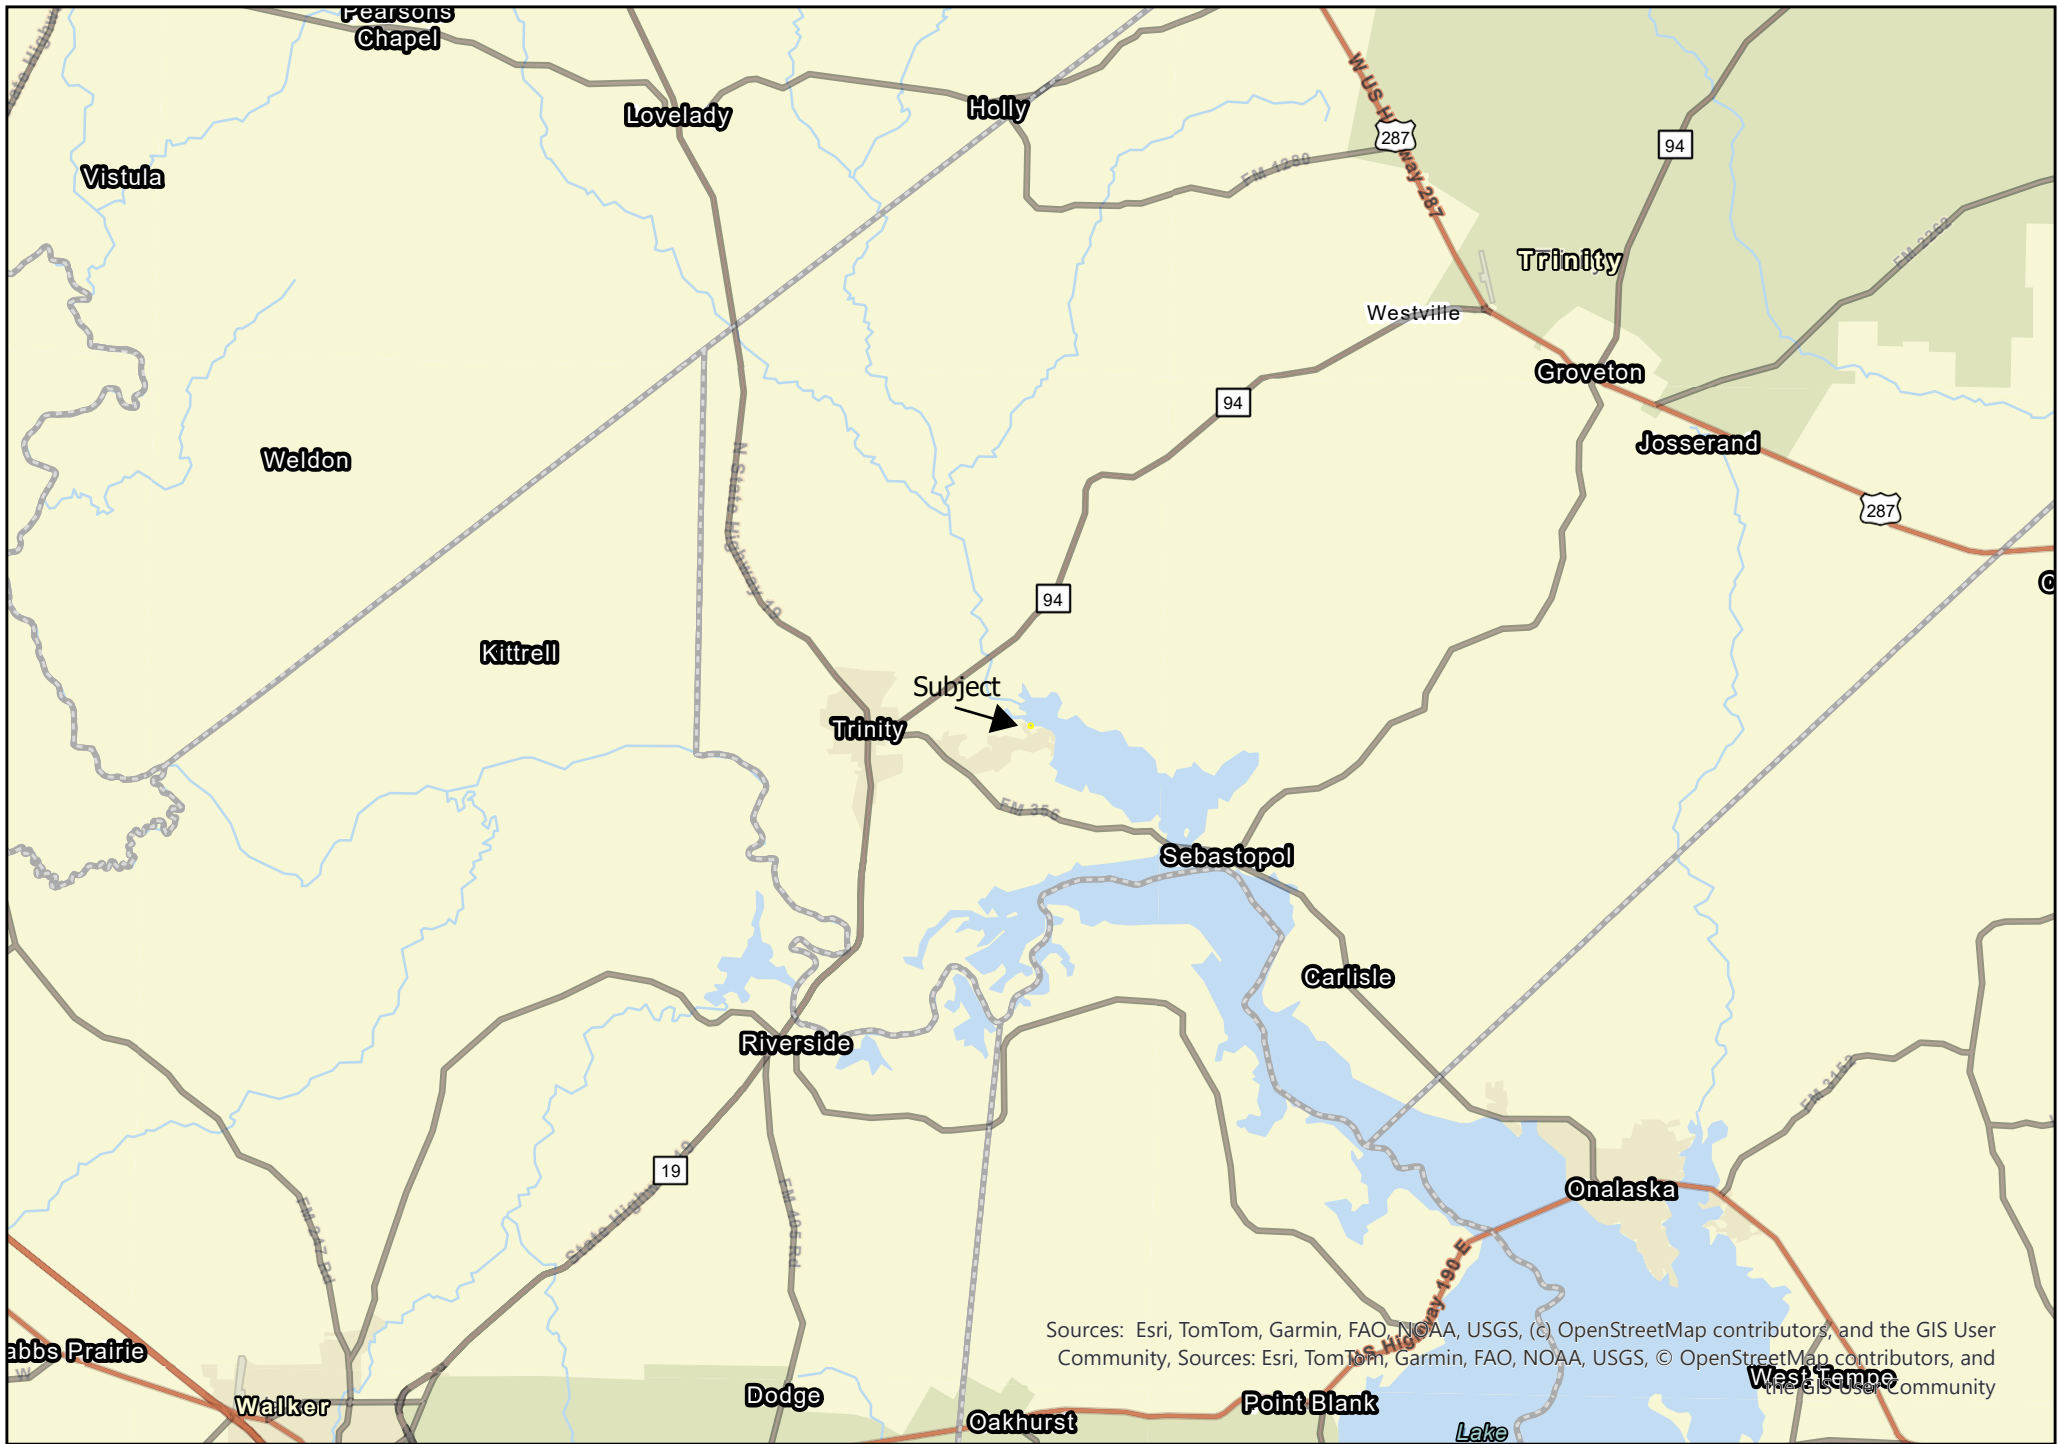

7 Lakeside | Trinity County, Texas

For Illustration Purposes Only

Sources: Esri, TomTom, Garmin, FAO, NOAA, USGS, (c) OpenStreetMap contributors, and the GIS User Community, Sources: Esri, TomTom, Garmin, FAO, NOAA, USGS, © OpenStreetMap contributors, and the GIS User Community

0 0.02 0.04 0.09 Miles

7 Lakeside | Trinity County, Texas

For Illustration Purposes Only

Sources: Esri, TomTom, Garmin, FAO, NOAA, USGS, (c) OpenStreetMap contributors, and the GIS User Community, Sources: Esri, TomTom, Garmin, FAO, NOAA, USGS, (c) OpenStreetMap contributors, and the GIS User Community

7 Lakeside | Trinity County, Texas

For Illustration Purposes Only