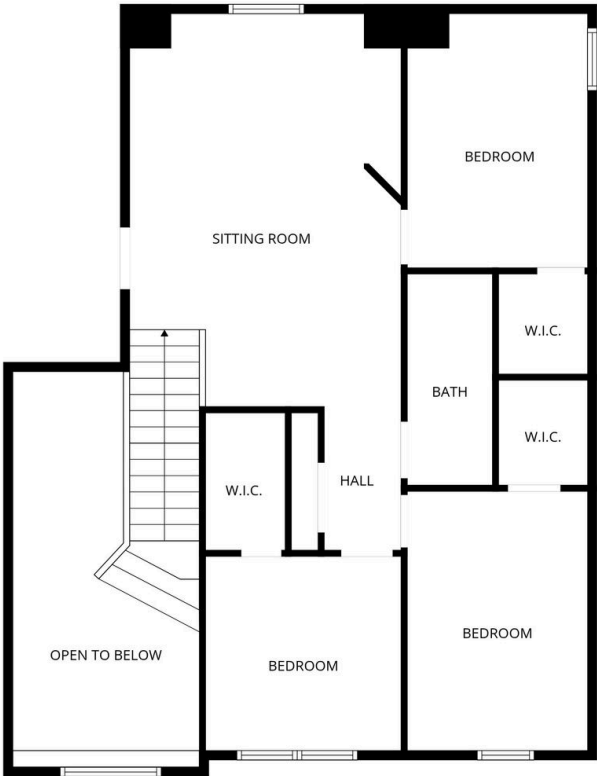

# Features

5014 Beech Fern Drive  
Richmond, Texas 77407

- 3-car garage + double-wide driveway
- No rear neighbors for added backyard privacy
- Custom California Closets designs in all closets, pantry & laundry room
- Covered patio with spacious backyard and recently installed privacy fence (2023)
- Trane Air Conditioner Core replaced in 2023
- Open-concept kitchen and family room
- Granite countertops, stainless steel appliances
- Island with sink + breakfast bar
- Two-story entry with great natural light
- Formal living (sitting room) + dining room
- Downstairs primary suite with fireplace
- Ensuite bath with double sinks, soaking tub, separate shower & walk-in closet
- Large upstairs game room
- 3 secondary bedrooms + full bath upstairs
- Sprinkler system + well-maintained landscaping
- Community amenities: pool, tennis courts & clubhouse
- Convenient access to Grand Parkway 99

# Floorplan

5014 Beech Fern Drive  
Richmond, Texas 77407

1st floor

2nd floor

FLOOR PLAN CREATED BY CUBICASA APP. MEASUREMENTS DEEMED HIGHLY RELIABLE BUT NOT GUARANTEED.