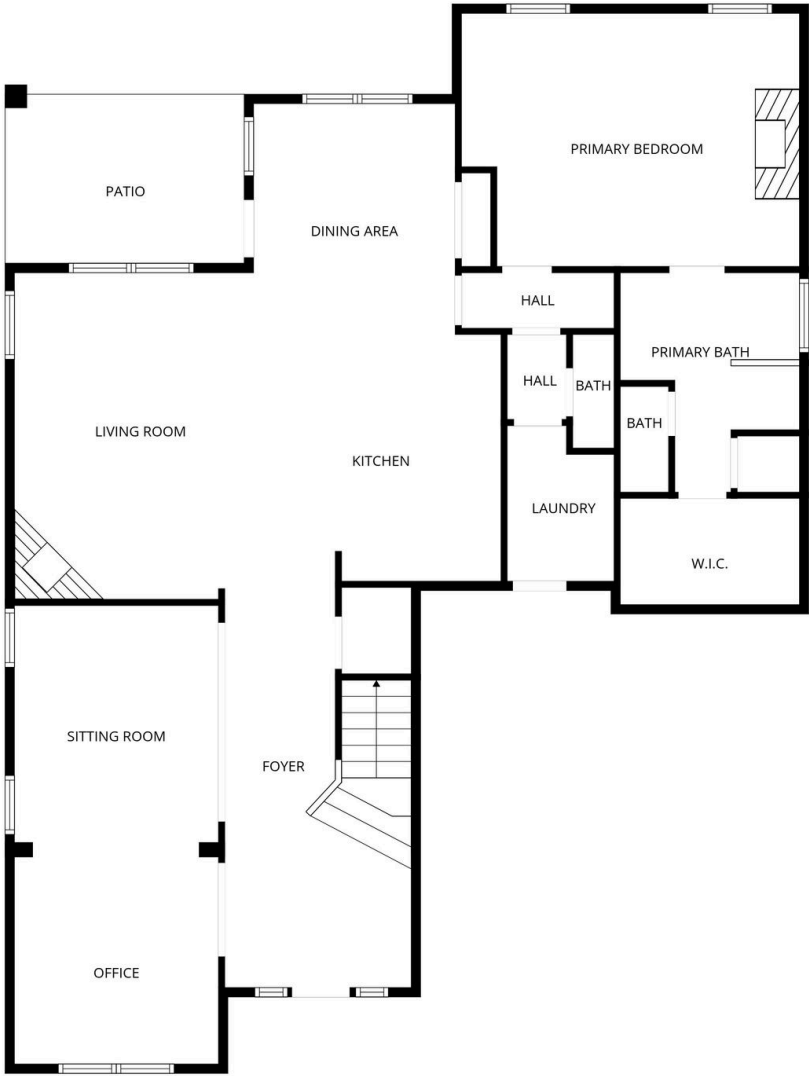

# Features

5014 Beech Fern Drive  
Richmond, Texas 77407

- 3-car garage + double-wide driveway
- No rear neighbors for added backyard privacy
- Custom California Closets designs in all closets, pantry & laundry room
- Covered patio with spacious backyard and recently installed privacy fence (2023)
- Trane Air Conditioner Core replaced in 2023
- Open-concept kitchen and family room
- Granite countertops, stainless steel appliances
- Island with sink + breakfast bar
- Two-story entry with great natural light
- Formal living (sitting room) + dining room
- Downstairs primary suite with fireplace
- Ensuite bath with double sinks, soaking tub, separate shower & walk-in closet
- Large upstairs game room
- 3 secondary bedrooms + full bath upstairs
- Sprinkler system + well-maintained landscaping
- Community amenities: pool, tennis courts & clubhouse
- Convenient access to Grand Parkway 99

# Floorplan

5014 Beech Fern Drive  
Richmond, Texas 77407

1st floor

2nd floor

FLOOR PLAN CREATED BY CUBICASA APP. MEASUREMENTS DEEMED HIGHLY RELIABLE BUT NOT GUARANTEED.