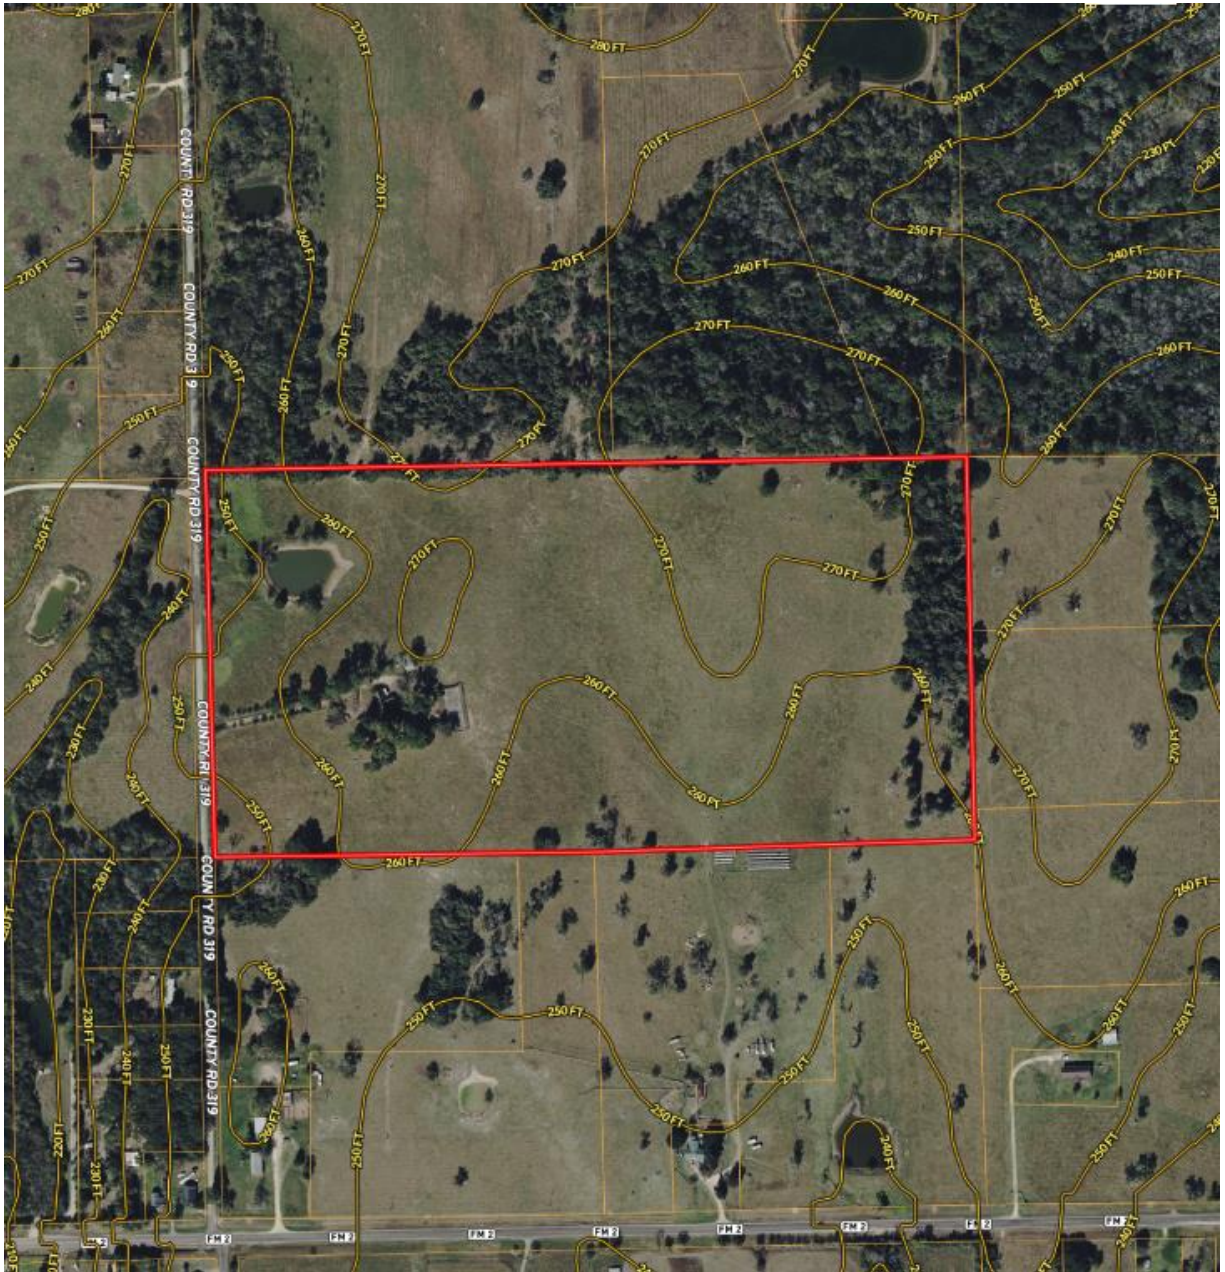

AERIAL MAP

For more information contact:
Don Holtkamp
Holtkamp Realty Consultants Inc.
(979) 525-1085 Cell
don@holtkamconsulting.com