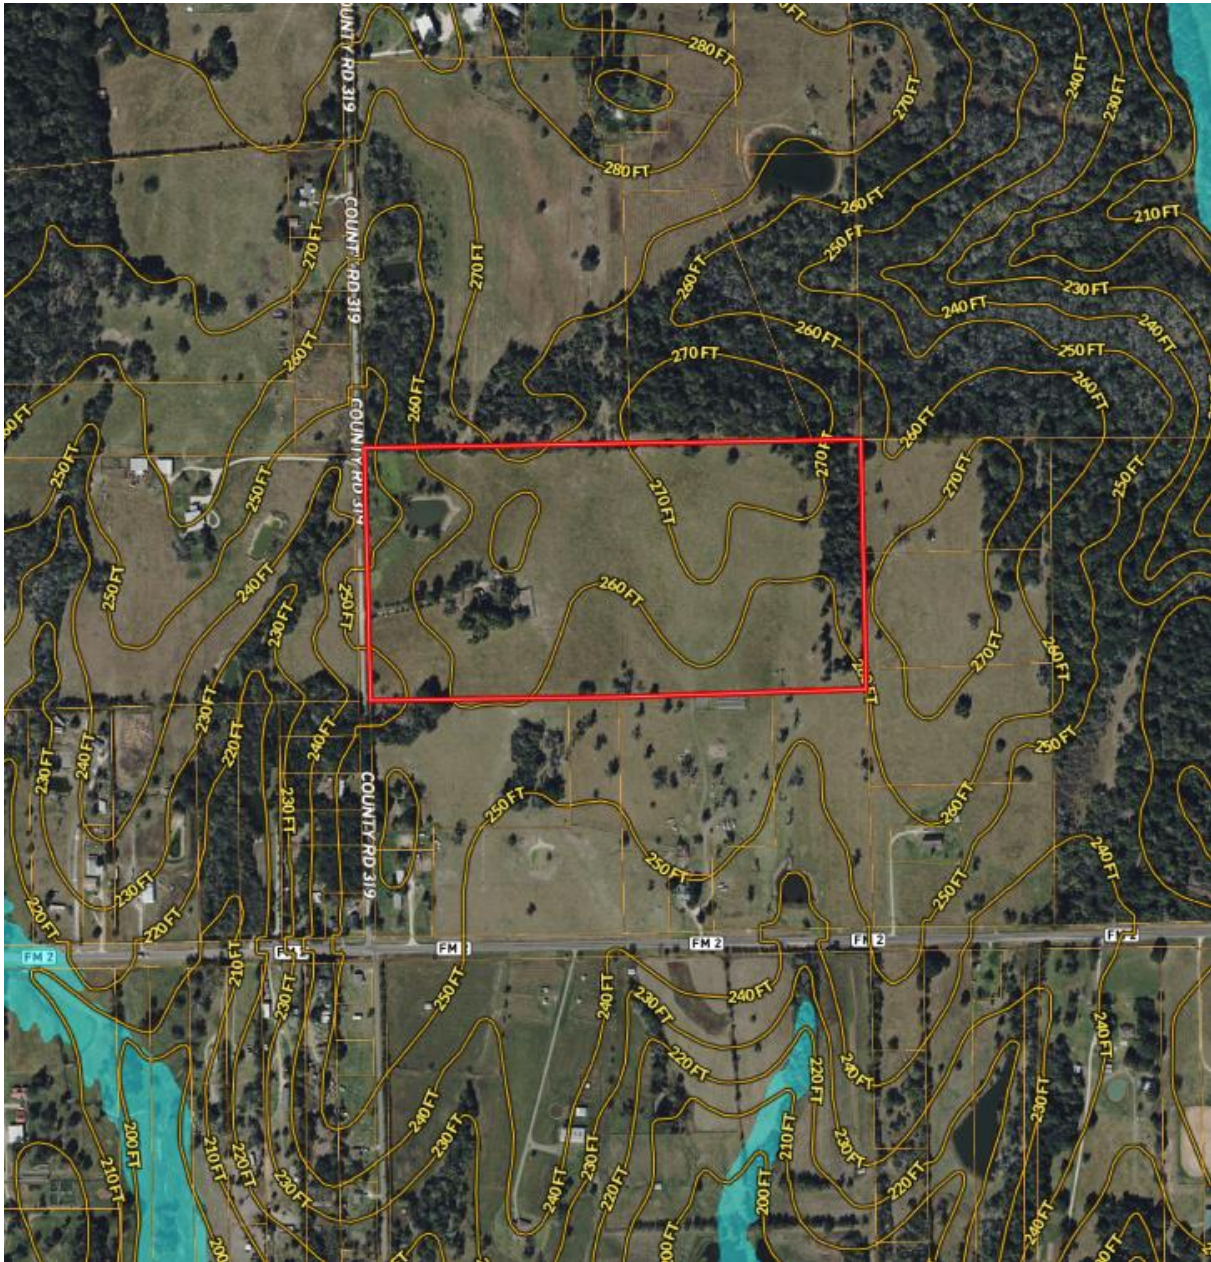

FLOOD MAP

For more information contact:
Don Holtkamp
Holtkamp Realty Consultants Inc.
(979) 525-1085 Cell
don@holtkamconsulting.com