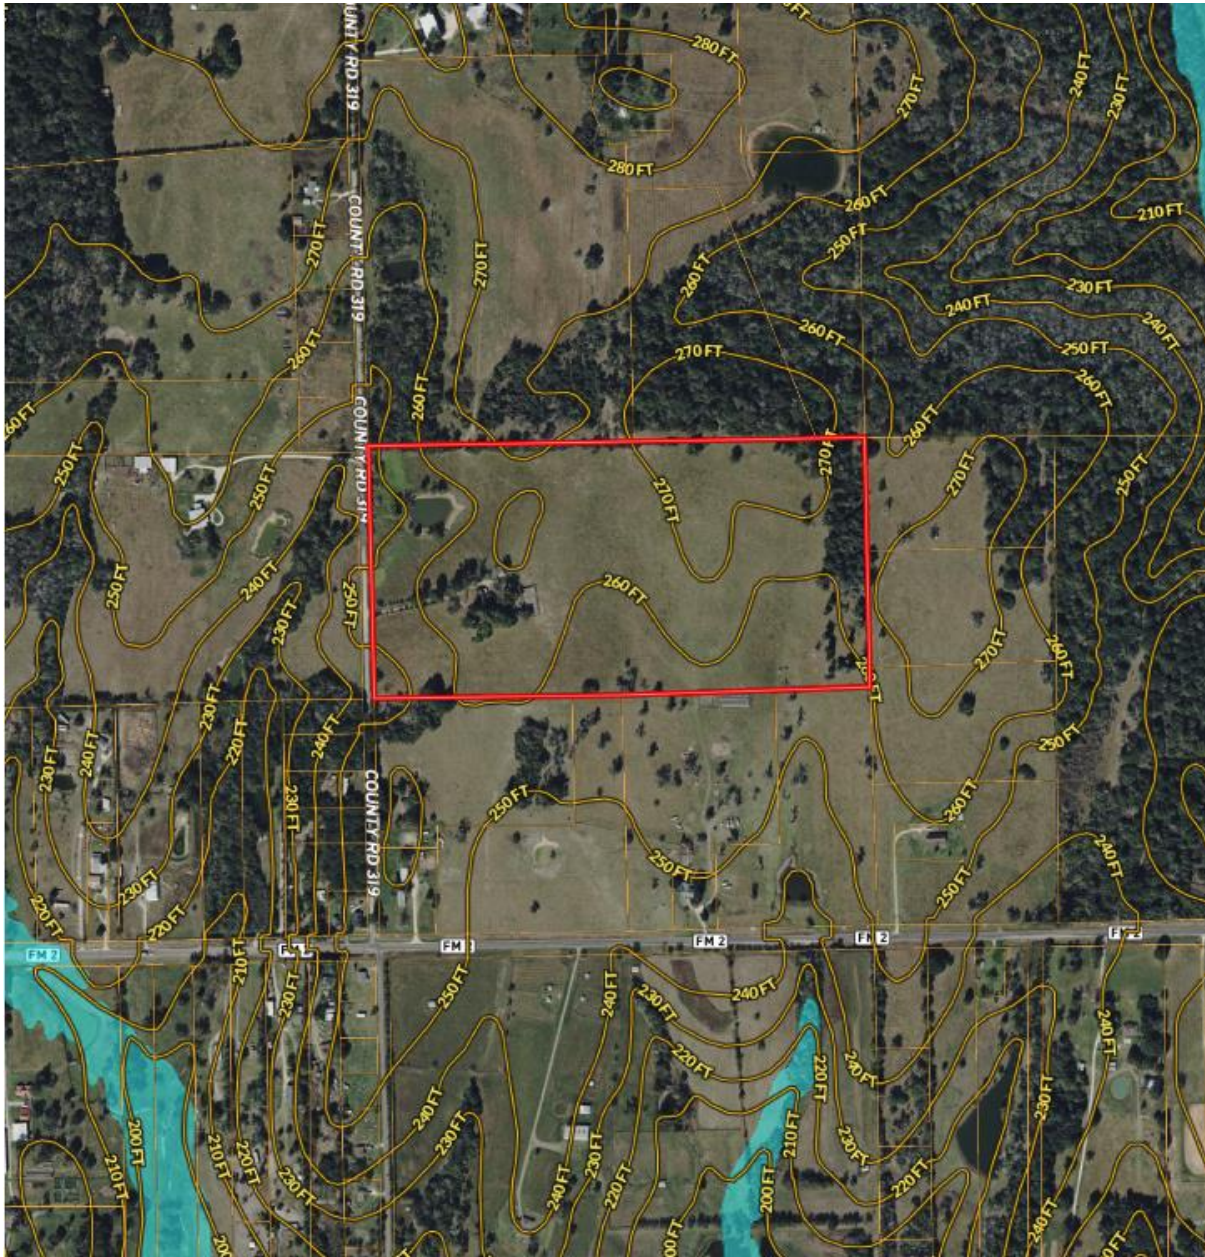

LOCATION MAP

For more information contact:
Don Holtkamp
Holtkamp Realty Consultants Inc.
(979) 525-1085 Cell
don@holtkampconsulting.com