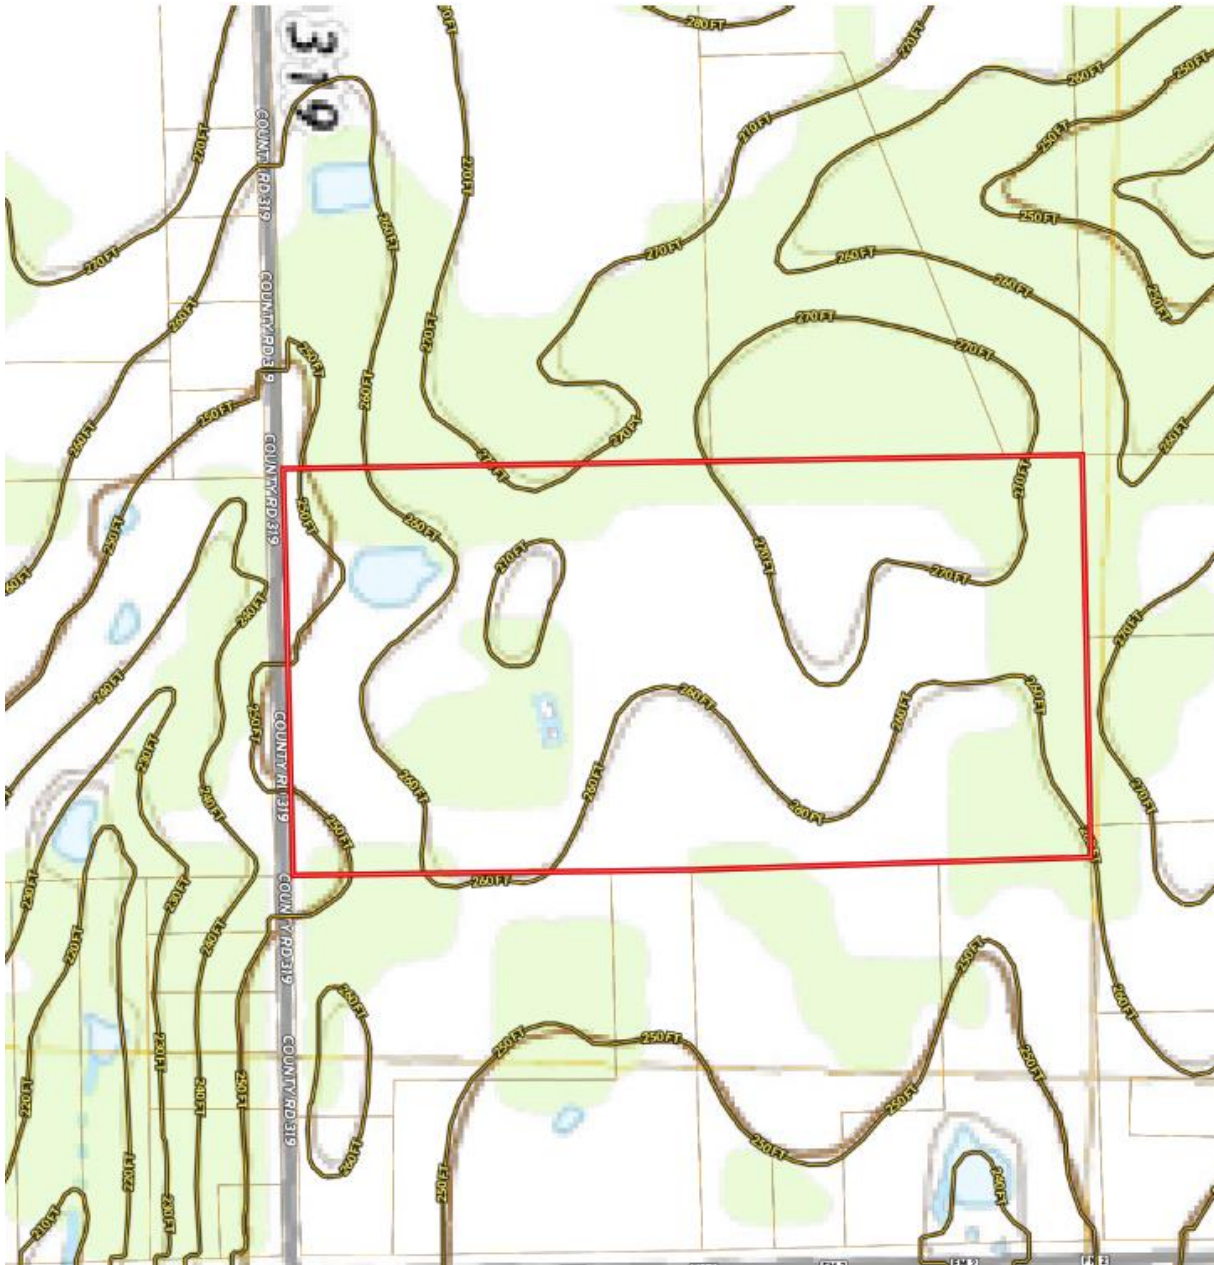

TOPOGRAPHY MAP

For more information contact:
Don Holtkamp
Holtkamp Realty Consultants Inc.
(979) 525-1085 Cell
don@holtkamconsulting.com