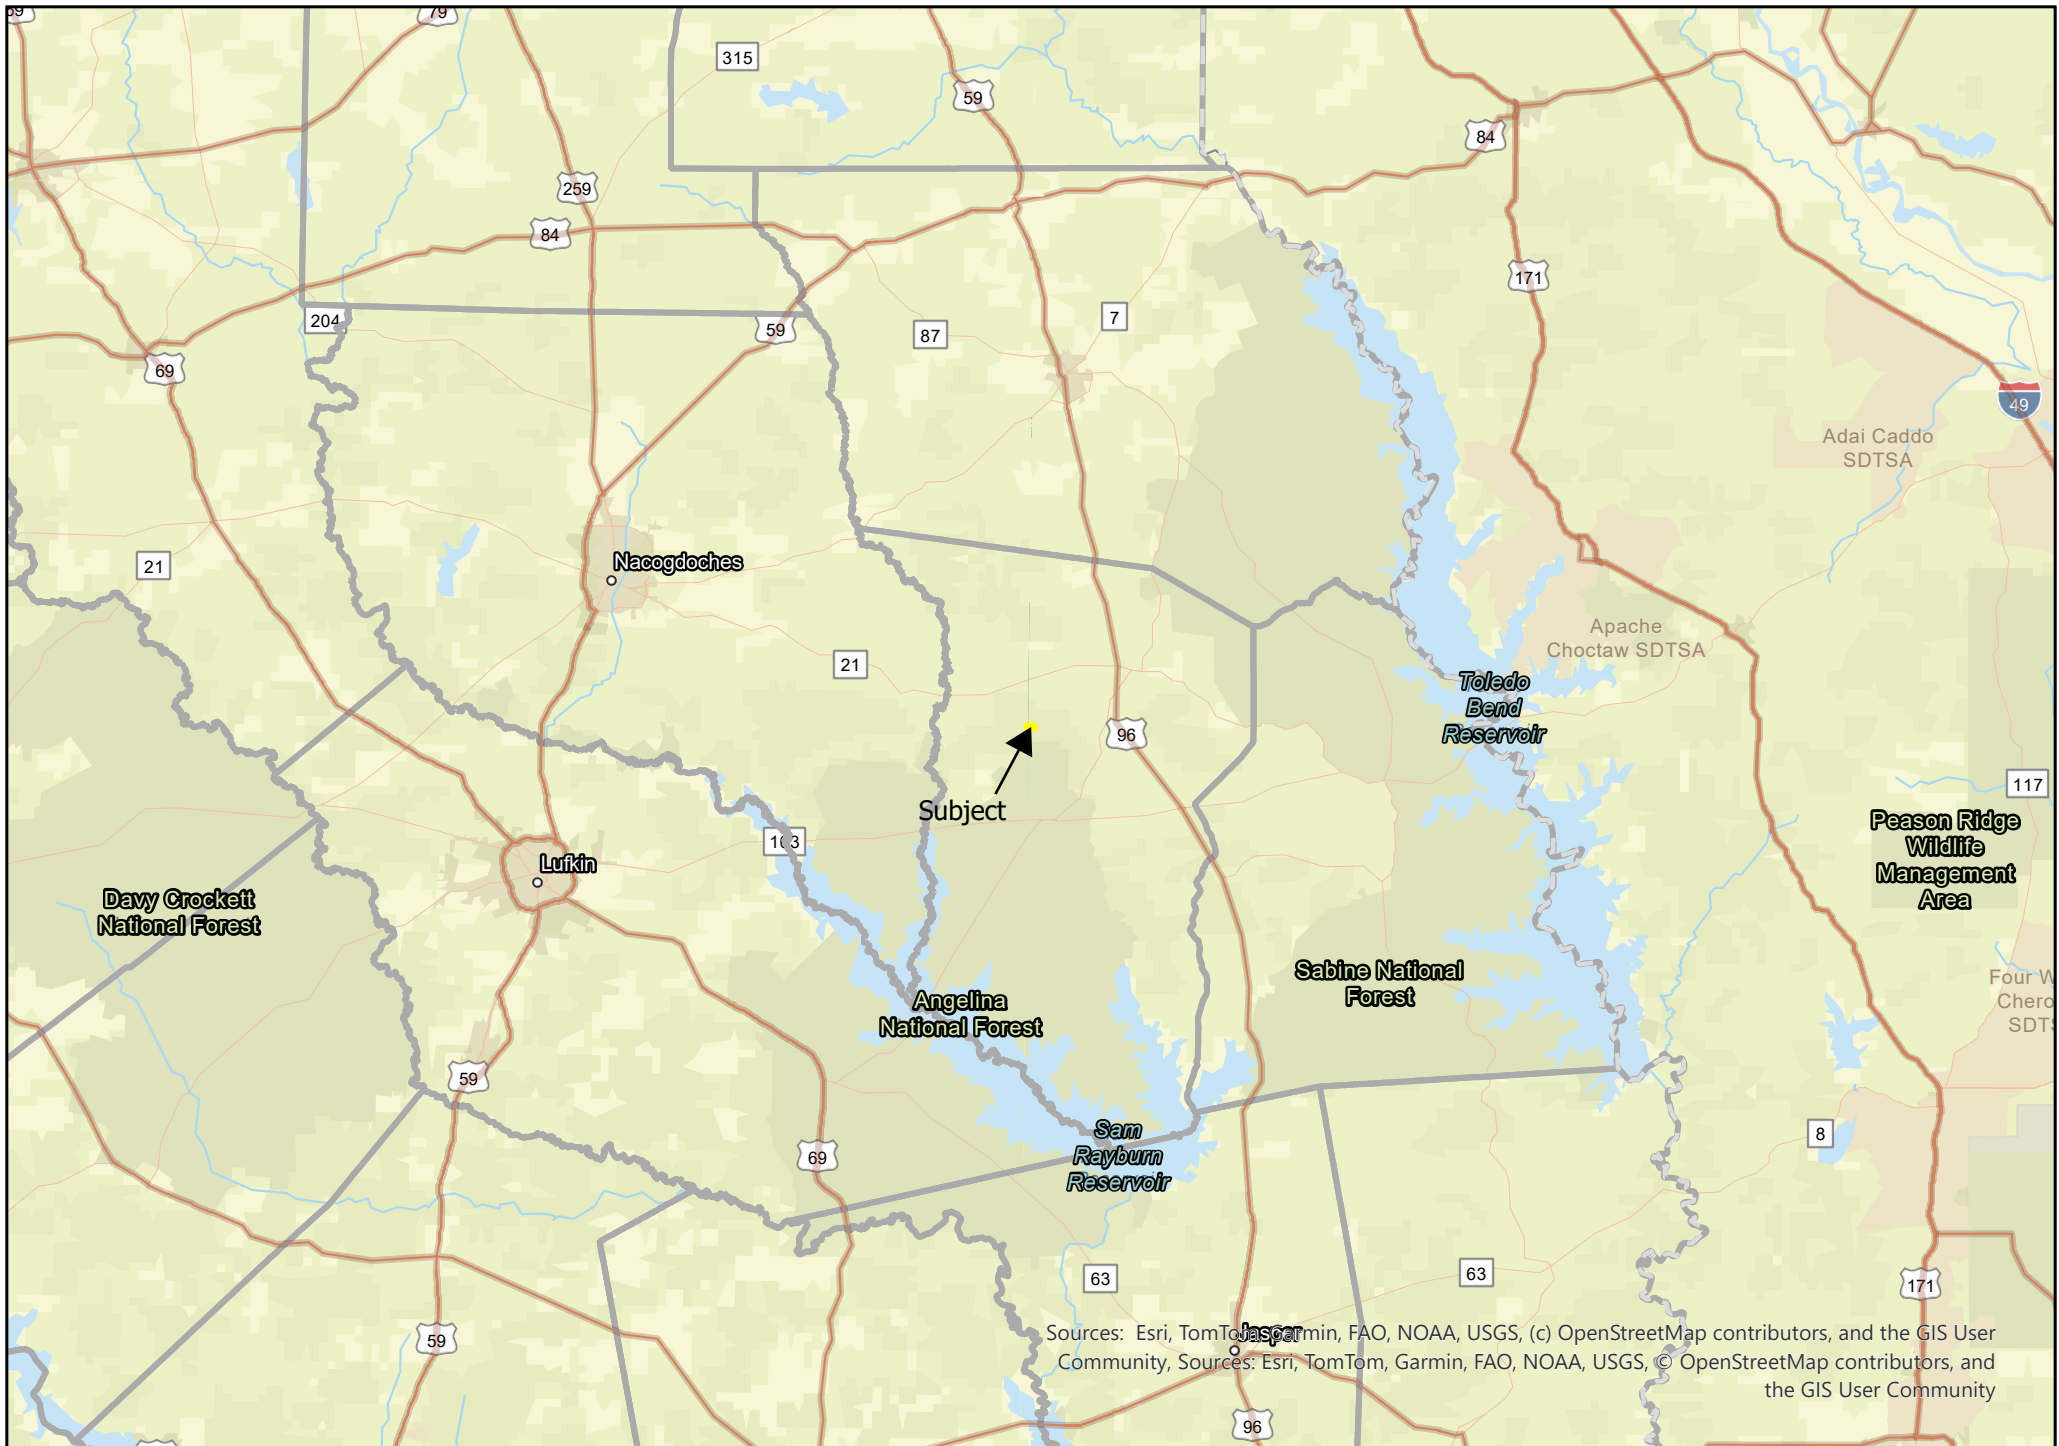

0 0.3 0.6 1.2 Miles

76 Acres | Off FM 1277 | San Augustine County, Texas

For Illustration Purposes Only

Sources: Esri, TomTom, Garmin, FAO, NOAA, USGS, (c) OpenStreetMap contributors, and the GIS User Community, Sources: Esri, TomTom, Garmin, FAO, NOAA, USGS, © OpenStreetMap contributors, and the GIS User Community

76 Acres | Off FM 1277 | San Augustine County, Texas

For Illustration Purposes Only

Sources: Esri, TomTom, Garmin, FAO, NOAA, USGS, (c) OpenStreetMap contributors, and the GIS User Community, Sources: Esri, TomTom, Garmin, FAO, NOAA, USGS, © OpenStreetMap contributors, and the GIS User Community