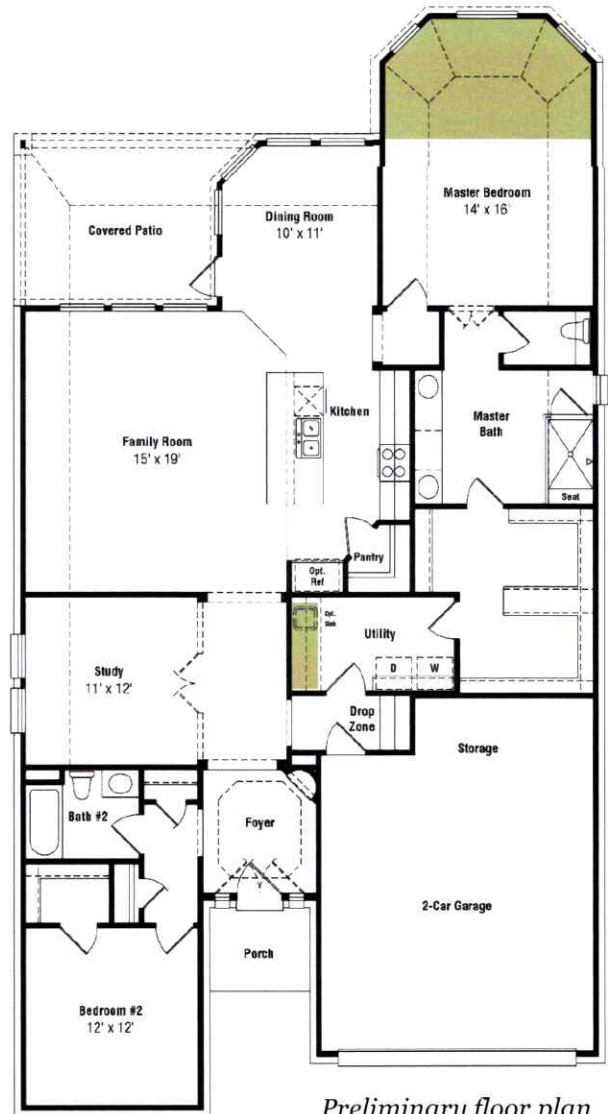

106 Beautyberry Court, Montgomery, Texas 77316 • 281.670.1007

BONTERRA55.COM

Life more than I imagined.®

AN INSPIRED LIVING EXPERIENCE FROM

TaylorMorrison.