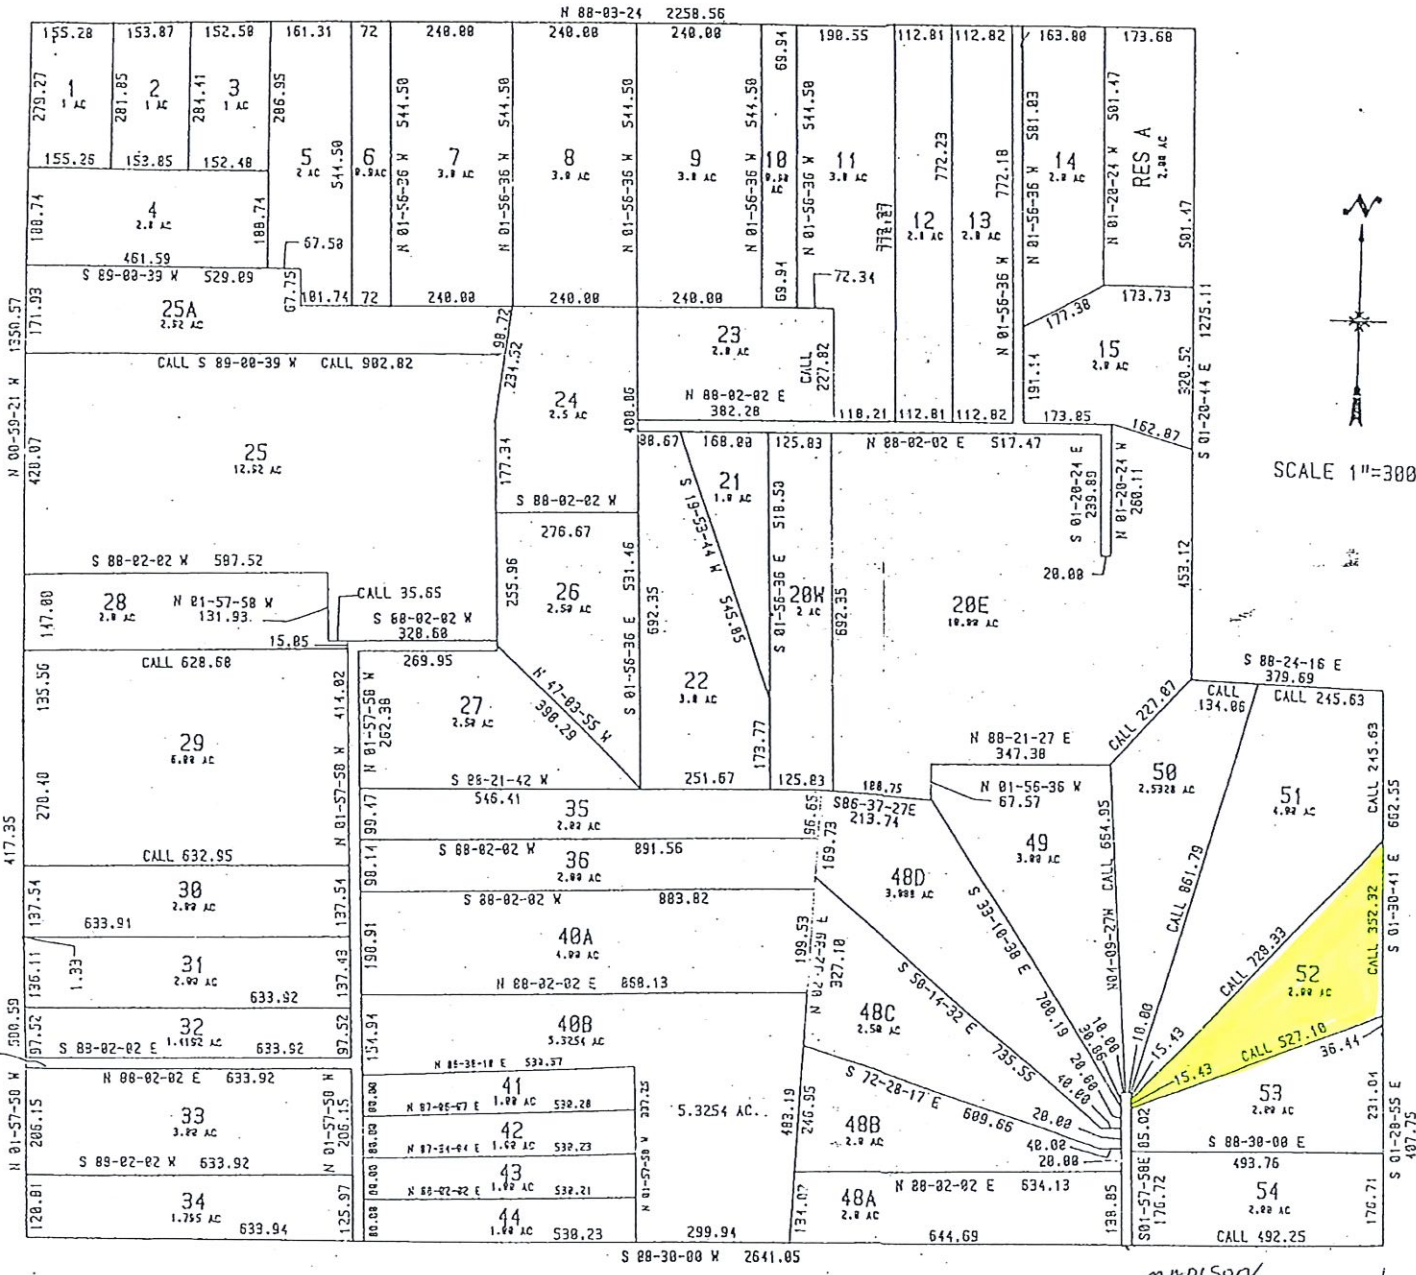

KICKAPOO ROAD

72 S

SCALE 1"=300'

MADISON NORTH TR