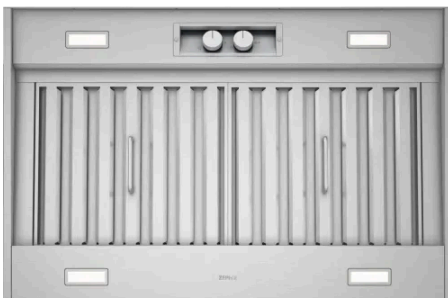

Kitchen

Thermador T30IR905SP

Freedom 30 Inch Wide 16.8 Cu. Ft. Energy Star Rated Column Refrigerator with WiFi

Finish: Panel Ready

Qty: 1

Thermador T30IF905SP

Freedom 30 Inch Wide 15.8 Cu. Ft. Capacity Energy Star Rated Column Freezer

Finish: Panel Ready

Qty: 1

Thermador PRG486WDH

Pro Harmony® 48 Inch Wide 4.6 Cu. Ft. Slide In Gas Range with 6 Burners and Griddle

Finish: Stainless Steel

Qty: 1

Avallon ARHI46PAB

380 - 1,200 CFM 48 Inch Wide Range Hood Insert with 22 Inch Depth

Finish: Stainless Steel

Qty: 1

Summer Kitchen

Coyote C3CL36NG

CL Series 80,000 BTU 36 Inch Wide Natural Gas Built-In Grill with Knob Controls and Heat Dividers

Finish: Stainless Steel

Qty: 1

Coyote CJAKTCS36

Insulated Jacket for Coyote CS36 and CSL36 BBQ Grills

Finish: Stainless Steel

Qty: 1

Zephyr AK9834BS

Spruce 1200 CFM 36 Inch Wide Outdoor Range Hood Insert with LumiLight LED Lighting

Finish: Stainless Steel