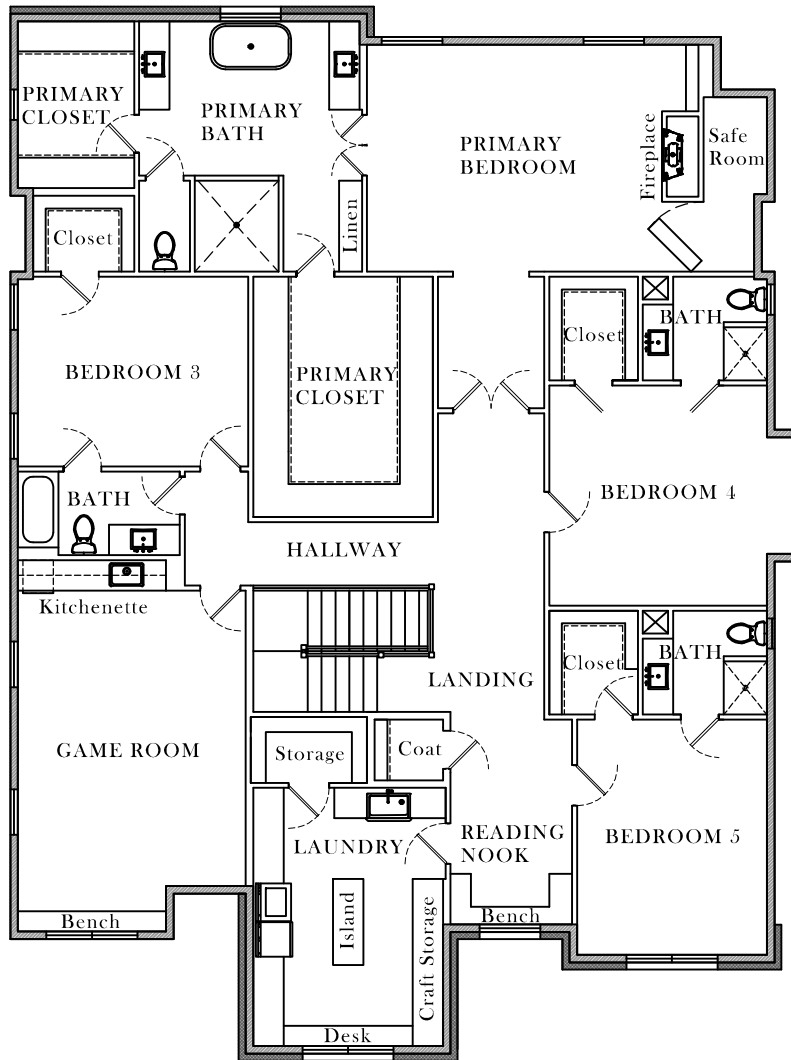

BLACKACRE BUILDERS, LLC

FIRST FLOOR PLAN
6242 MEADOW LAKE LANE, HOUSTON, TEXAS 77057

*Plans shown are not final and subject to change. Please refer to Builder on final specifications.
Plans shall not be reproduced or altered without the express permission of Blackacre Builders, LLC.*

BLACKACRE BUILDERS, LLC

SECOND FLOOR PLAN
6242 MEADOW LAKE LANE, HOUSTON, TEXAS 77057

*Plans shown are not final and subject to change. Please refer to Builder on final specifications.
Plans shall not be reproduced or altered without the express permission of Blackacre Builders, LLC.*