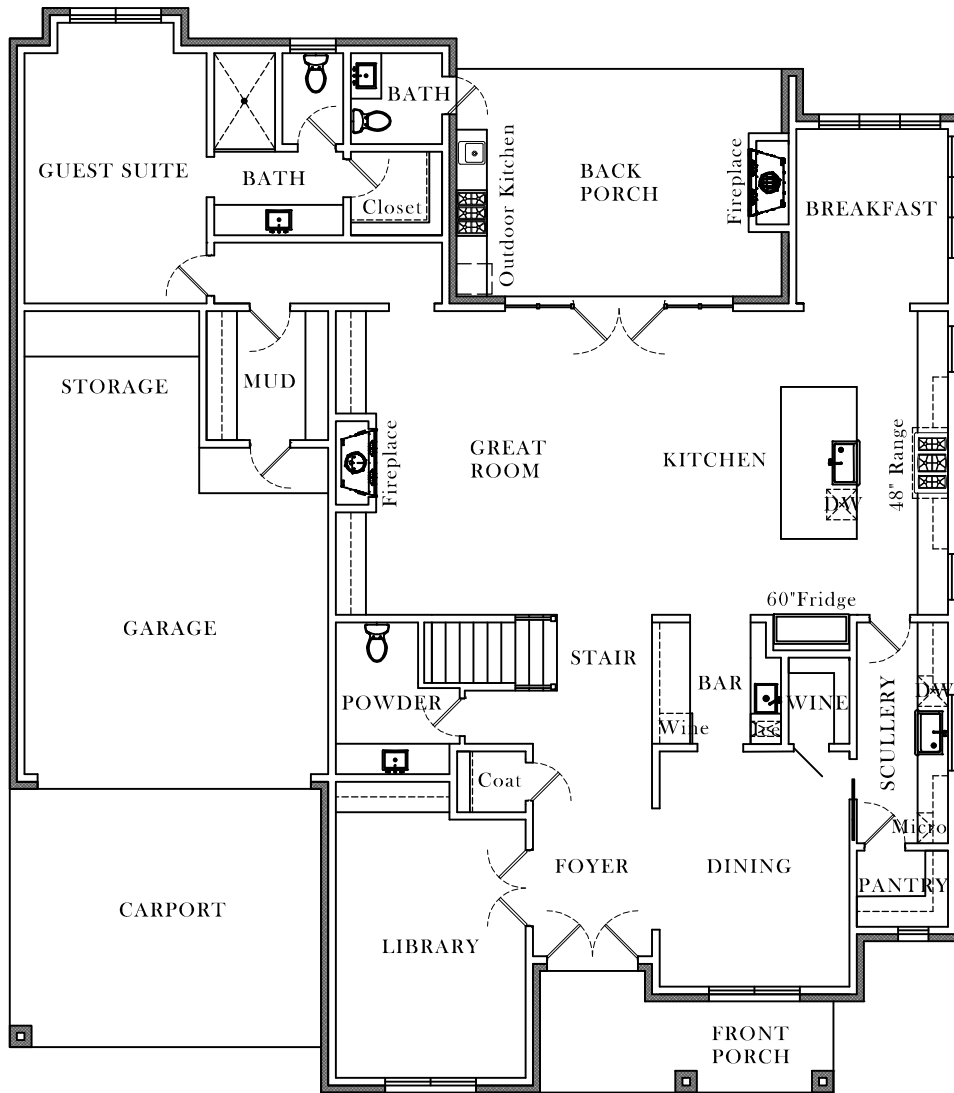

BLACKACRE BUILDERS, LLC

FIRST FLOOR PLAN
6242 MEADOW LAKE LANE, HOUSTON, TEXAS 77057

*Plans shown are not final and subject to change. Please refer to Builder on final specifications.
Plans shall not be reproduced or altered without the express permission of Blackacre Builders, LLC.*

BLACKACRE BUILDERS, LLC

SECOND FLOOR PLAN
6242 MEADOW LAKE LANE, HOUSTON, TEXAS 77057

*Plans shown are not final and subject to change. Please refer to Builder on final specifications.
Plans shall not be reproduced or altered without the express permission of Blackacre Builders, LLC.*