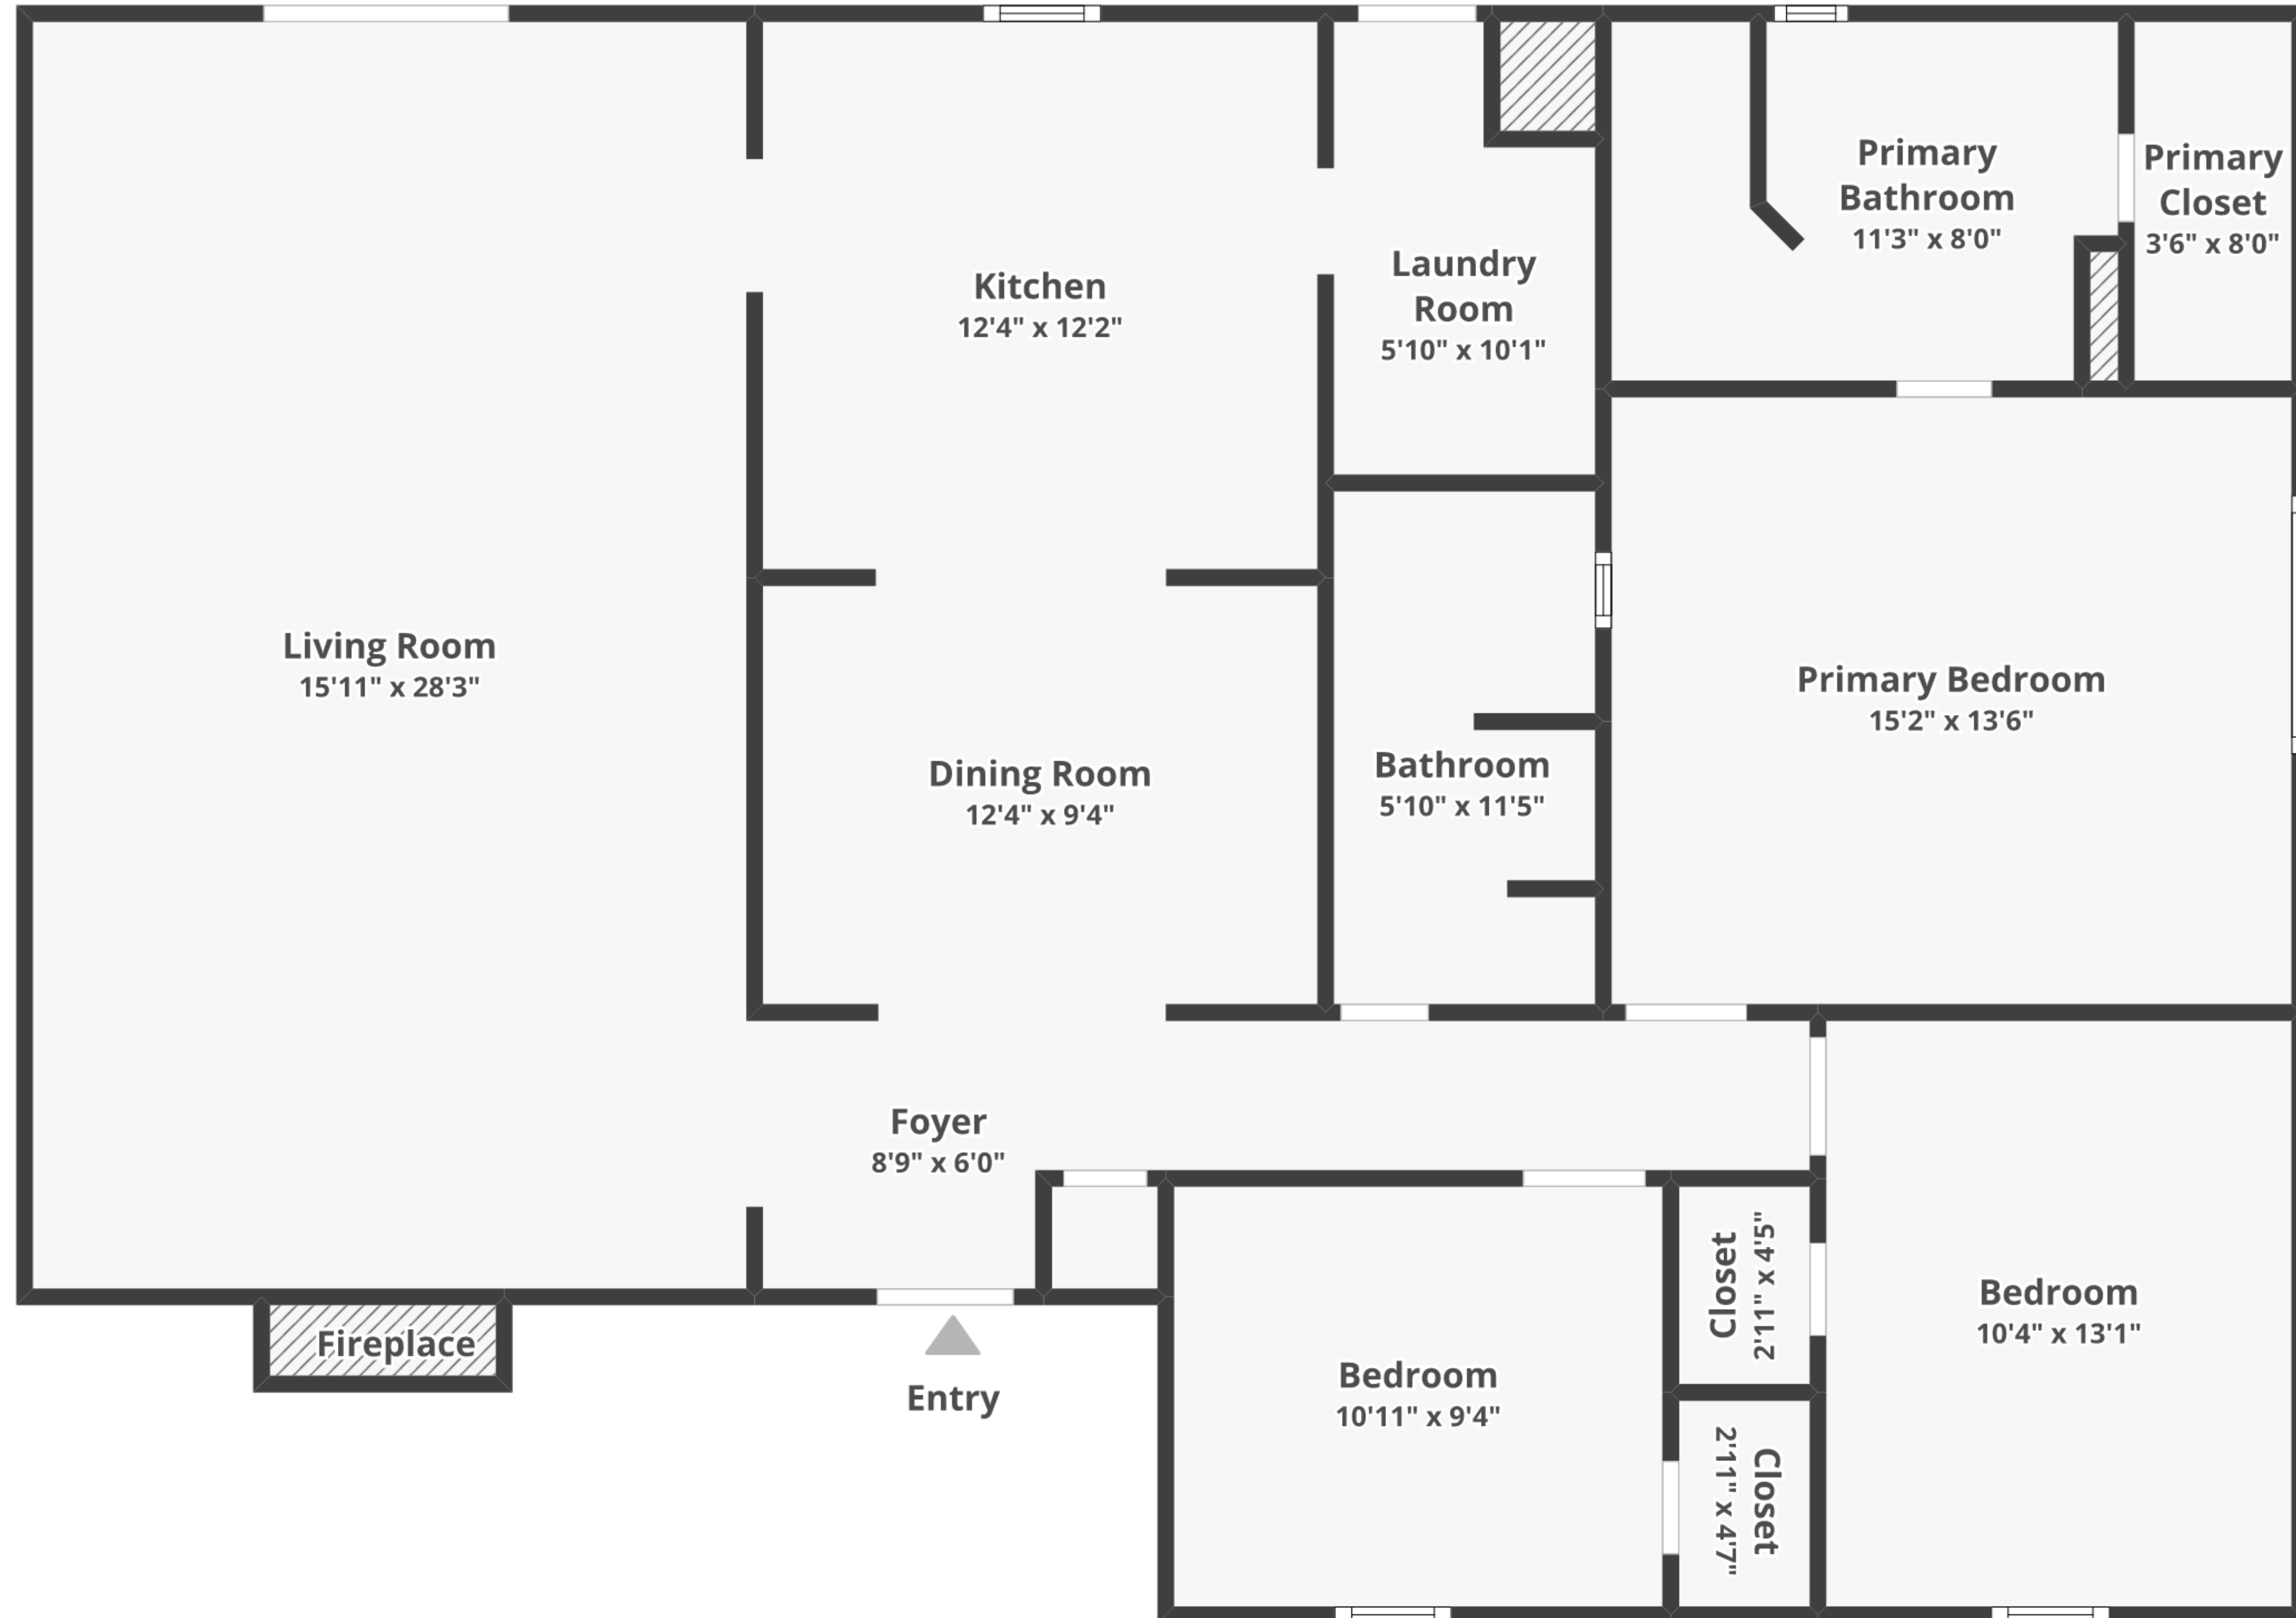

10792 Stidham Rd, Conroe, TX 77302

Total finished area: ~1,526.97 sq. ft.

Total unfinished area: ~14.76 sq. ft.

Floor 1

Finished area: ~1,526.97 sq. ft.

Unfinished area: ~14.76 sq. ft.