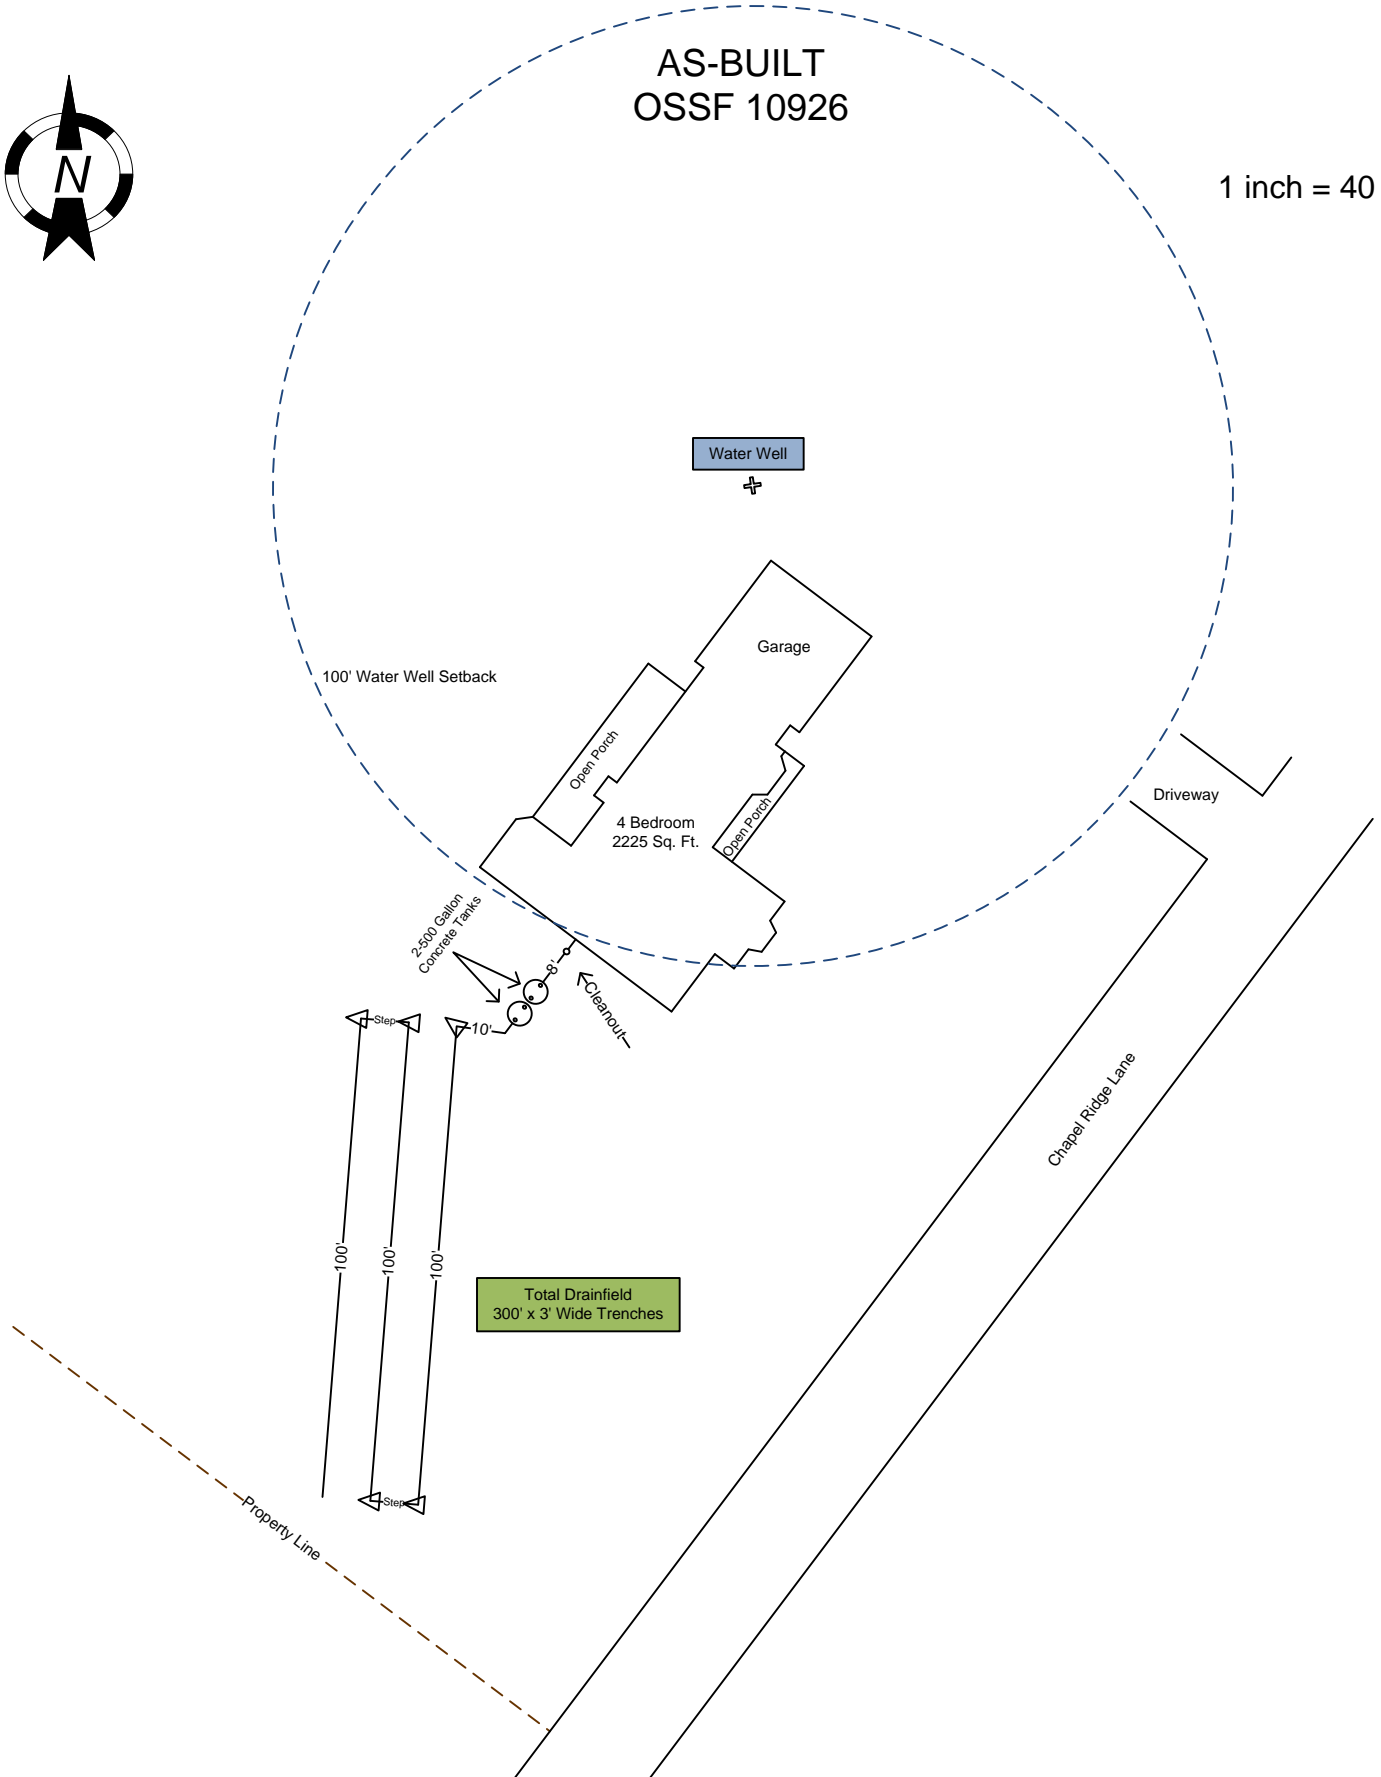

WASHINGTON COUNTY
ENVIRONMENTAL DEPARTMENT

AS-BUILT
OSSF 10926

1 inch = 40 feet

RENEE KMIEC
Designated Representative

OS25772

12/5/11
DATE