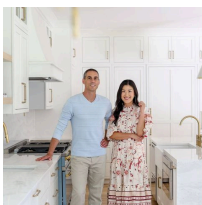

939 Colorado Street #22 - Neighborhood Map

1. Gus's World Famous Fried Chicken
2. B&B Butchers
3. Tacodeli
4. Aiko
5. Platypus Brewing
6. Tumble 22 - Texas Chicken Joint
7. Julep
8. Betelgeuse Betelgeuse - Pizza & Cocktails
9. Henderson & Kane
10. Catalina Coffee
11. Social Junkie
12. Kiss
13. Stanton's City Bites
14. Paper Co. Coffee Bar
15. Chick-fil-A
16. Aquarium Restaurant
17. ChòpnBlok
18. Foreign Grill
19. Andes Cafe
20. Buffalo Bayou Park
21. Eleanor Tinsley Park
22. Sesquicentennial Park