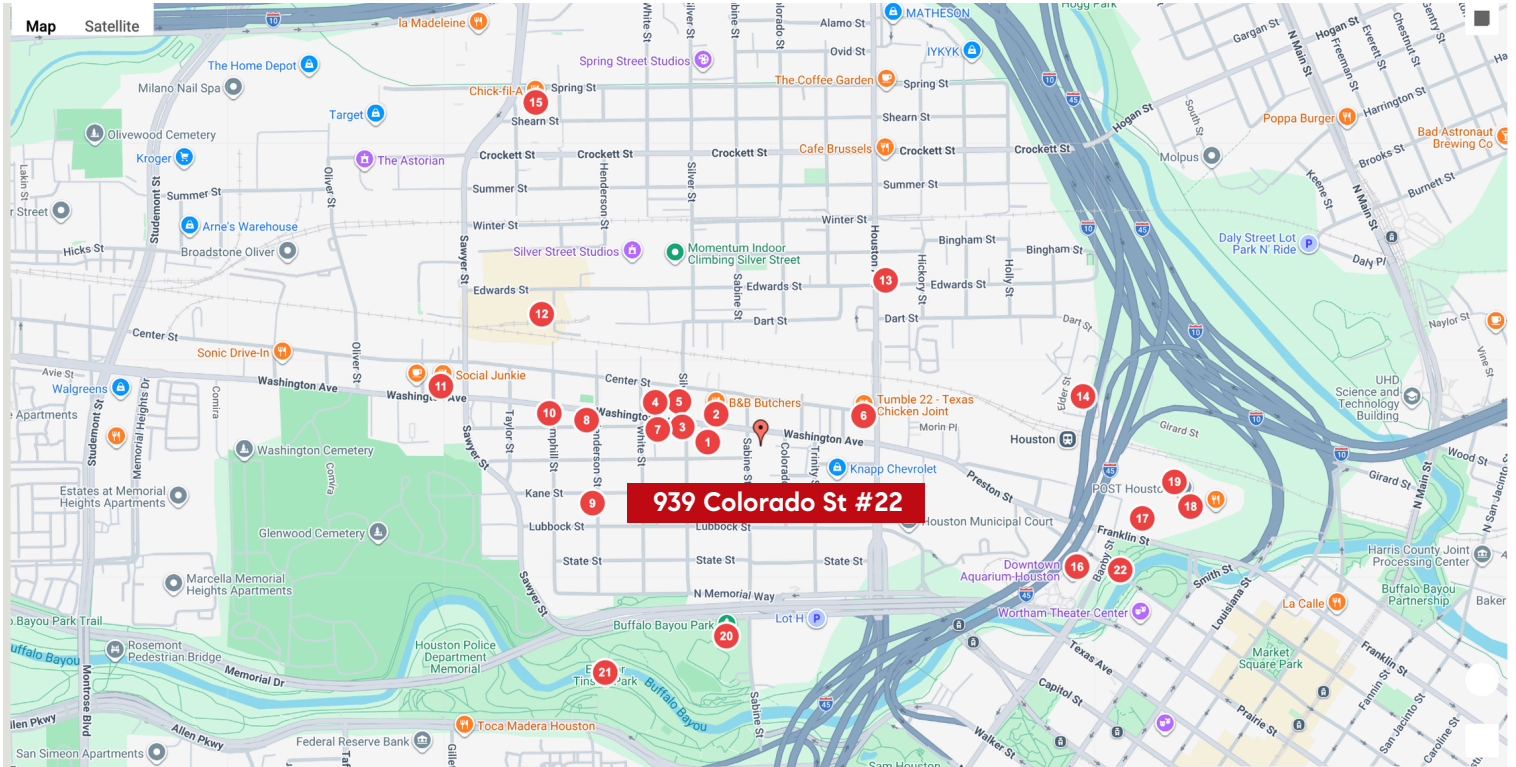

939 Colorado Street #22 - Neighborhood Map

1. Gus's World Famous Fried Chicken
2. B&B Butchers
3. Tacodeli
4. Aiko
5. Platypus Brewing
6. Tumble 22 - Texas Chicken Joint
7. Julep
8. Betelgeuse Betelgeuse - Pizza & Cocktails
9. Henderson & Kane
10. Catalina Coffee
11. Social Junkie
12. Kiss
13. Stanton's City Bites
14. Paper Co. Coffee Bar
15. Chick-fil-A
16. Aquarium Restaurant
17. ChòpnBlok
18. Foreign Grill
19. Andes Cafe
20. Buffalo Bayou Park
21. Eleanor Tinsley Park
22. Sesquicentennial Park