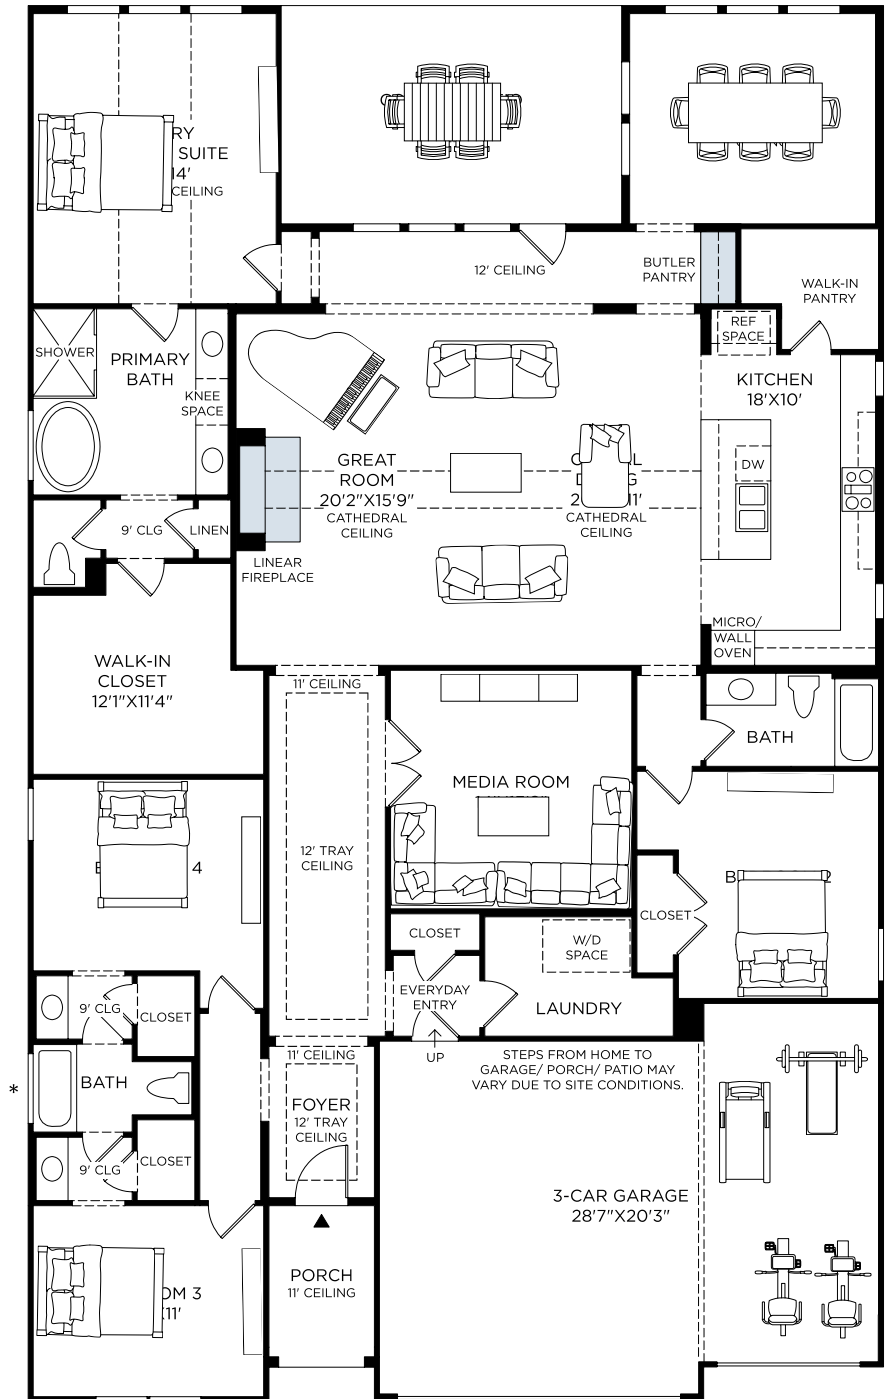

Toll Brothers

Belmore First Floor

Selected Options:

- Butler's Pantry
- Manor
- Electric Fireplace-60" Allusion Platinum Great Room