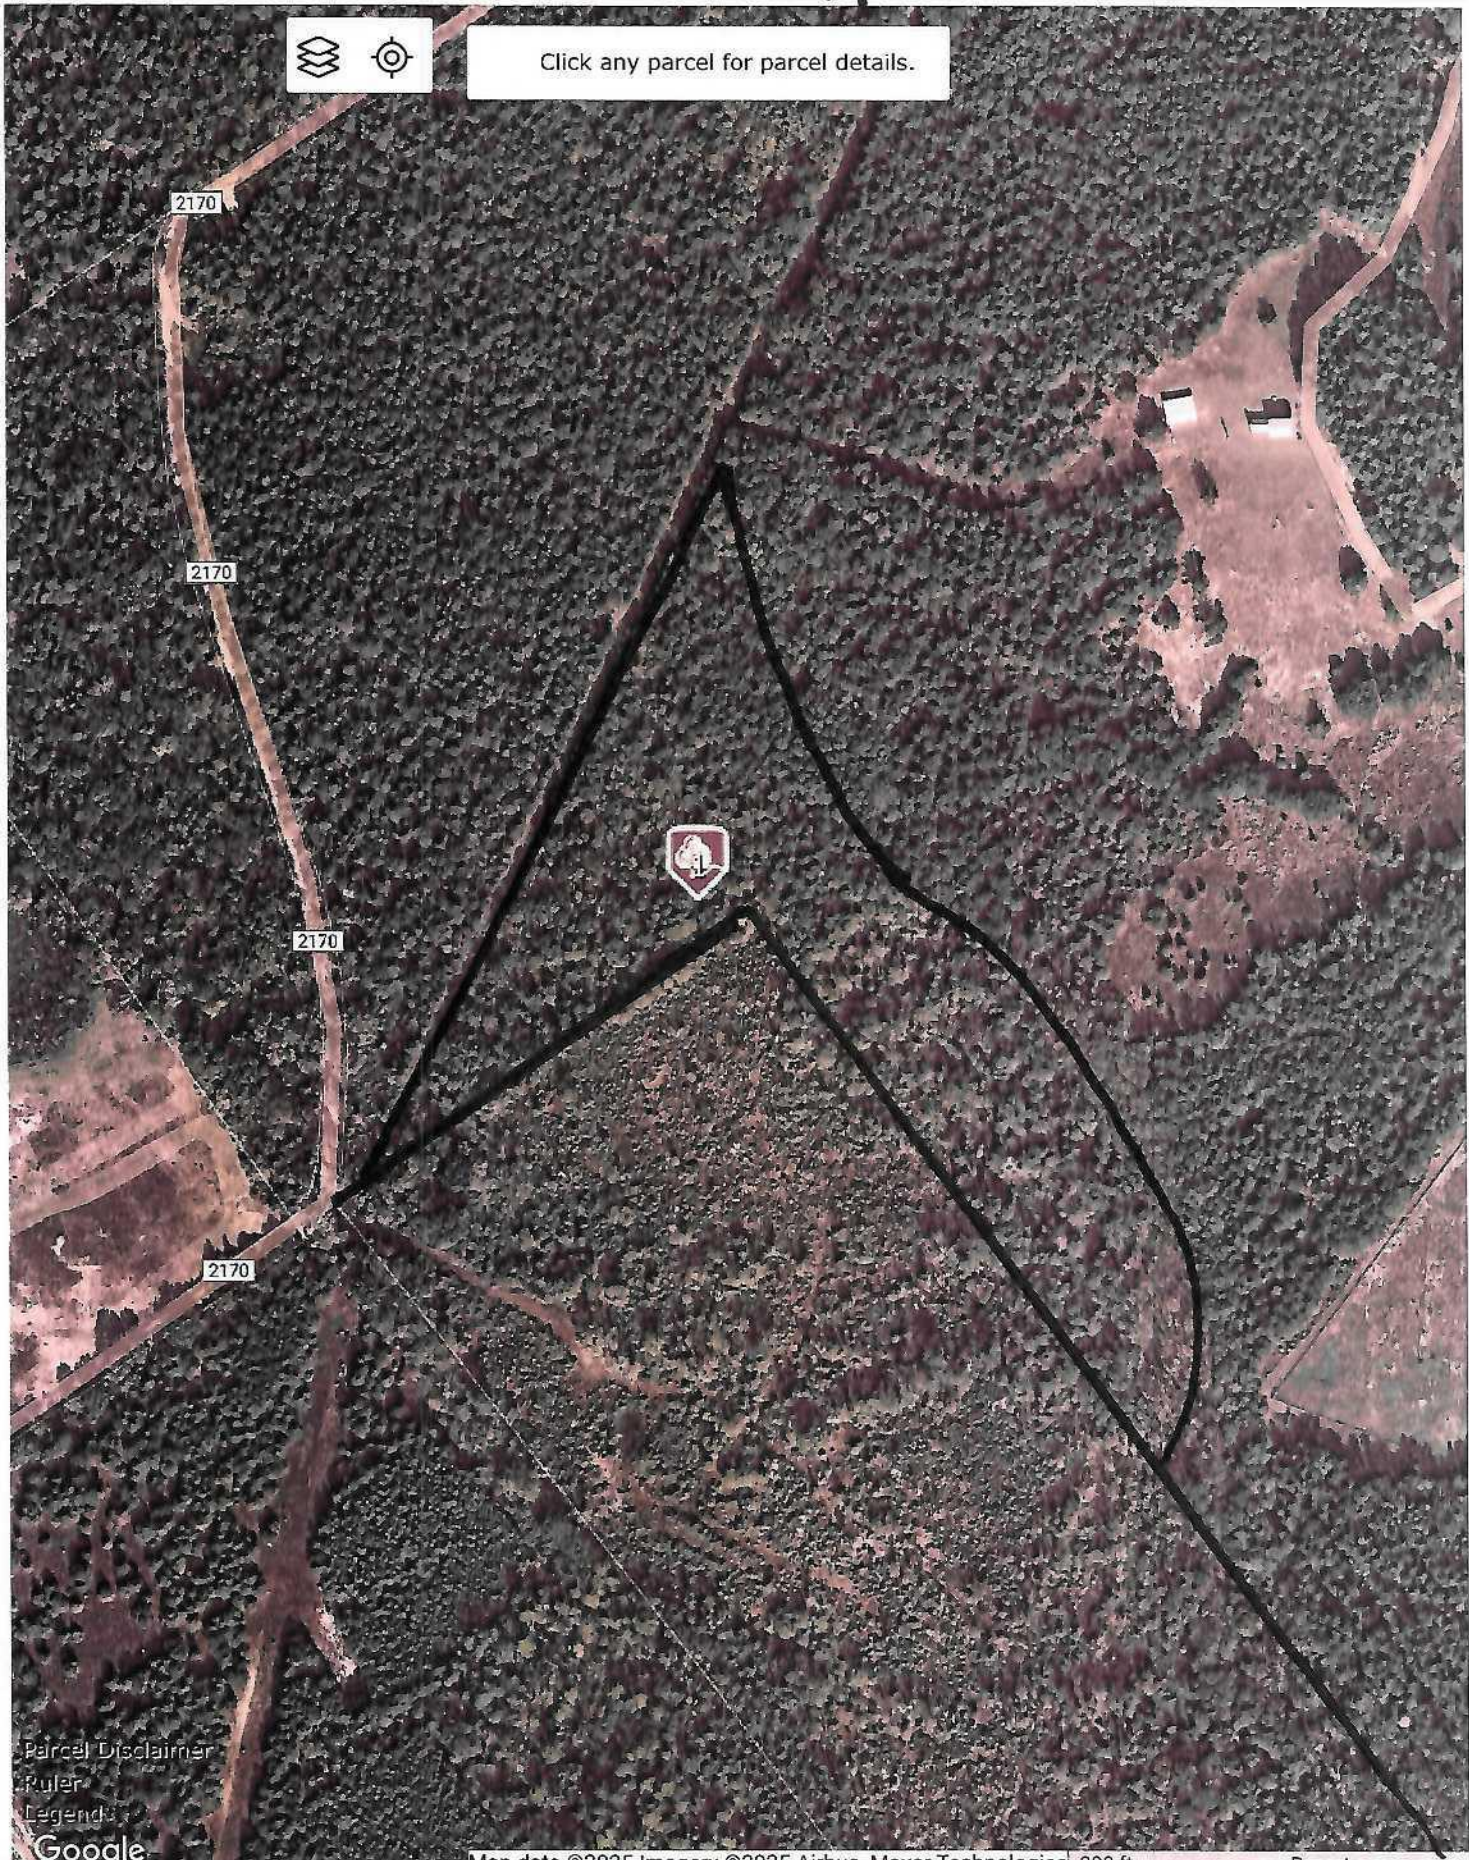

Map

Google Street View

Click any parcel for parcel details.

2170

B Hayes

2170

2170

2170

2170

2170

Parcel Disclaimer  
Ruler  
Legend

Map data ©2025 500 ft

[Report a map error](#)

# Approx Boundaries

Map Google Street View

Click any parcel for parcel details.

Parcel Disclaimer  
Ruler  
Legend