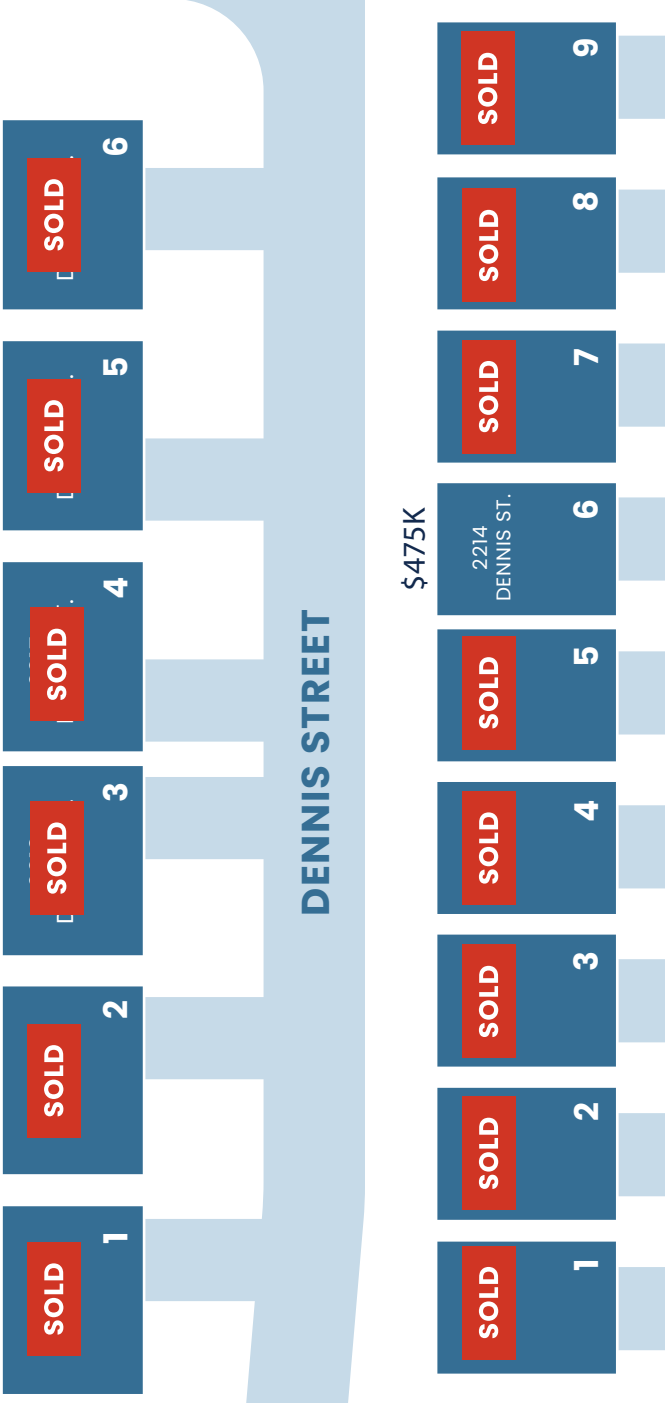

BASTROP STREET

DENNIS STREET

SHARED DRIVEWAY

HUTCHINS STREET

NEIGHBORHOOD LAYOUT