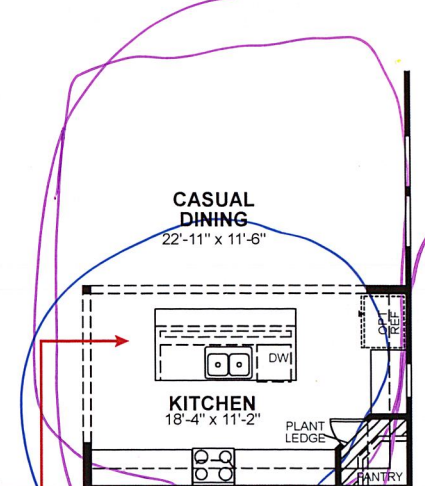

# Cameron

3-4 beds / 2 baths  
2,204 sq. ft.  
2 car garage

Elevation FCM

Elevation ACL

Elevation HCL

Elevation TRL

Elevation TRN

# Floor Plan

Please see New Home Counselor for available plan options.