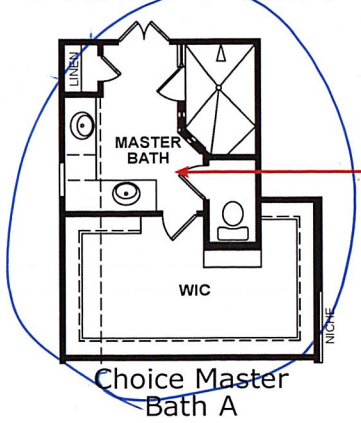

# Cameron

3-4 beds / 2 baths  
2,204 sq. ft.  
2 car garage

Elevation FCM

Elevation ACL

Elevation HCL

Elevation TRL

Elevation TRN

# Floor Plan

Please see New Home Counselor for available plan options.