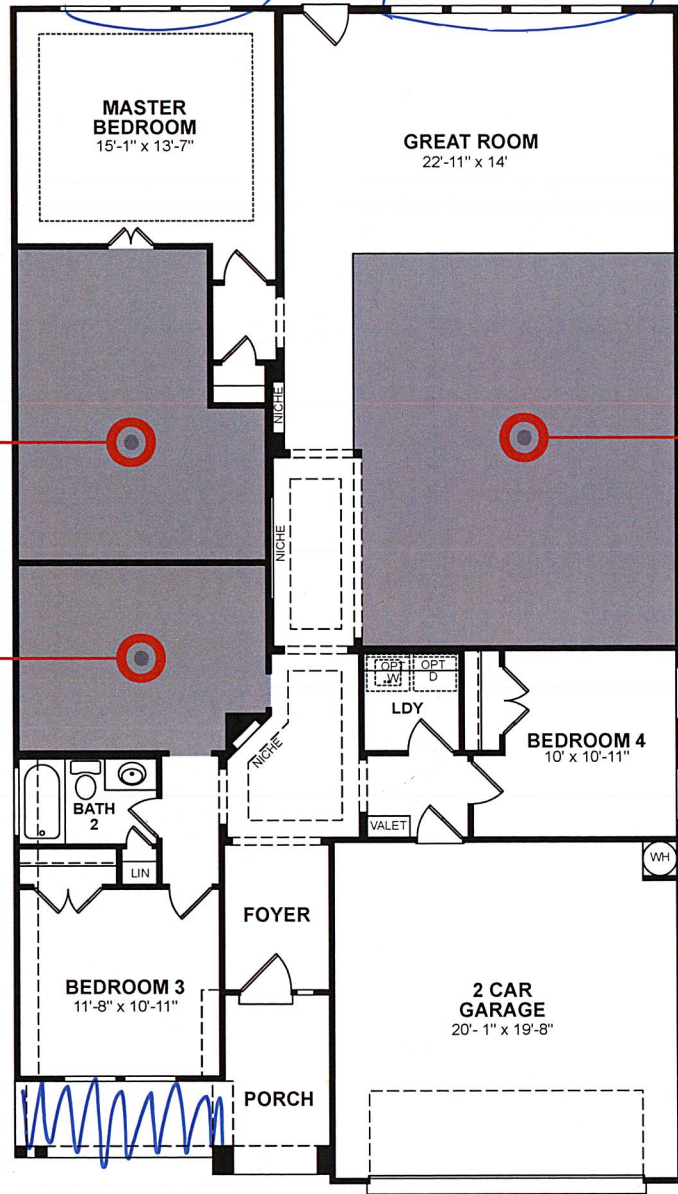

# Cameron

3-4 beds / 2 baths  
2,204 sq. ft.  
2 car garage

Elevation FCM

Elevation ACL

Elevation HCL

Elevation TRL

Elevation TRN

# Floor Plan

Please see New Home Counselor for available plan options.